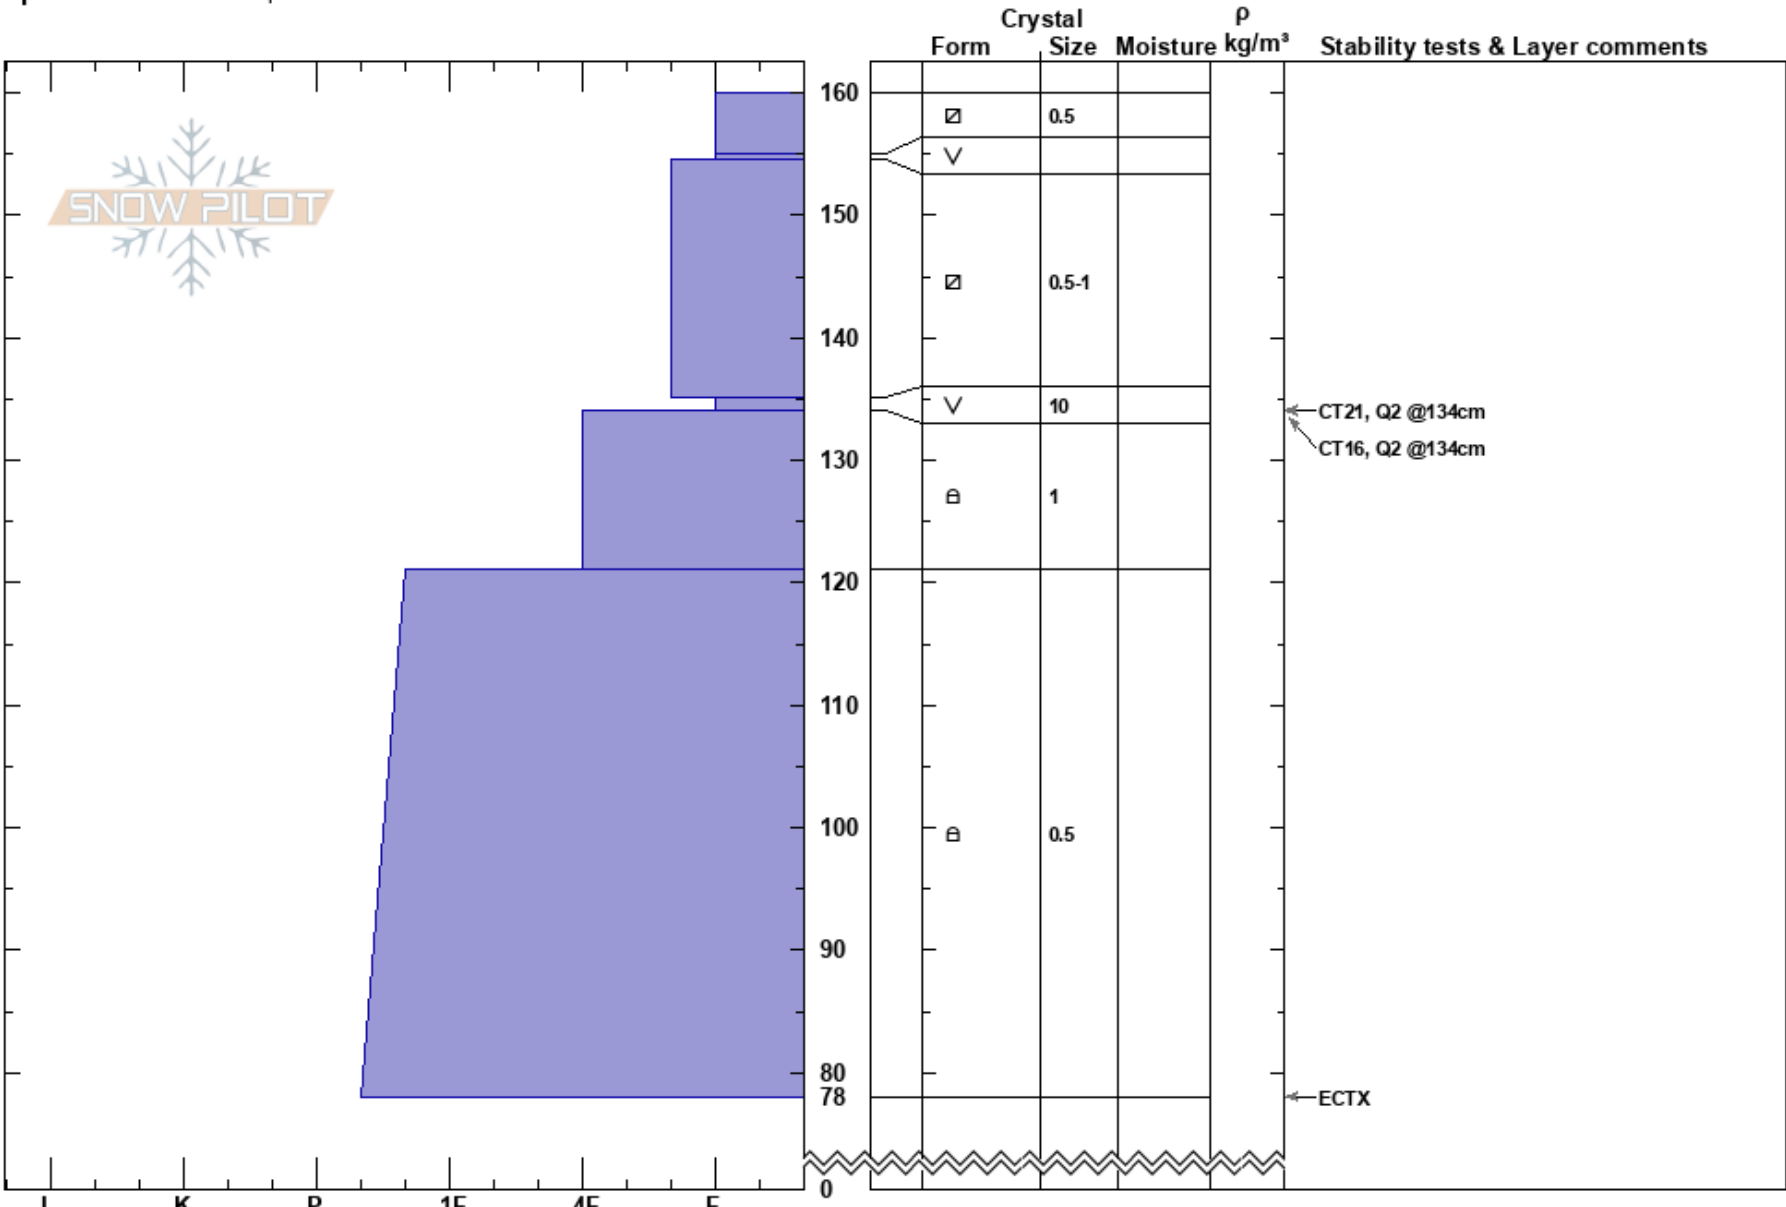

Wilderness Boundary
 Madison Range-S
 MT
Elevation: 8760 ft
Aspect: 240°
Specifics: We skied slope

Hannah Marshall
 02/13/2022 - 10:34am
Co-ord: 44.97662N, -111.35979W
Slope Angle: 25°
Wind Loading:

Stability:
Air Temperature:
Sky Cover: CLR
Precipitation: NO
Wind: Calm

HS: 160
PF: 40
Layer Notes:

Notes: Dug to the ground in a second pass through the pit- mostly pencil hard, rounding facets. ECTN11 in the surface hoar layer at 134cm.