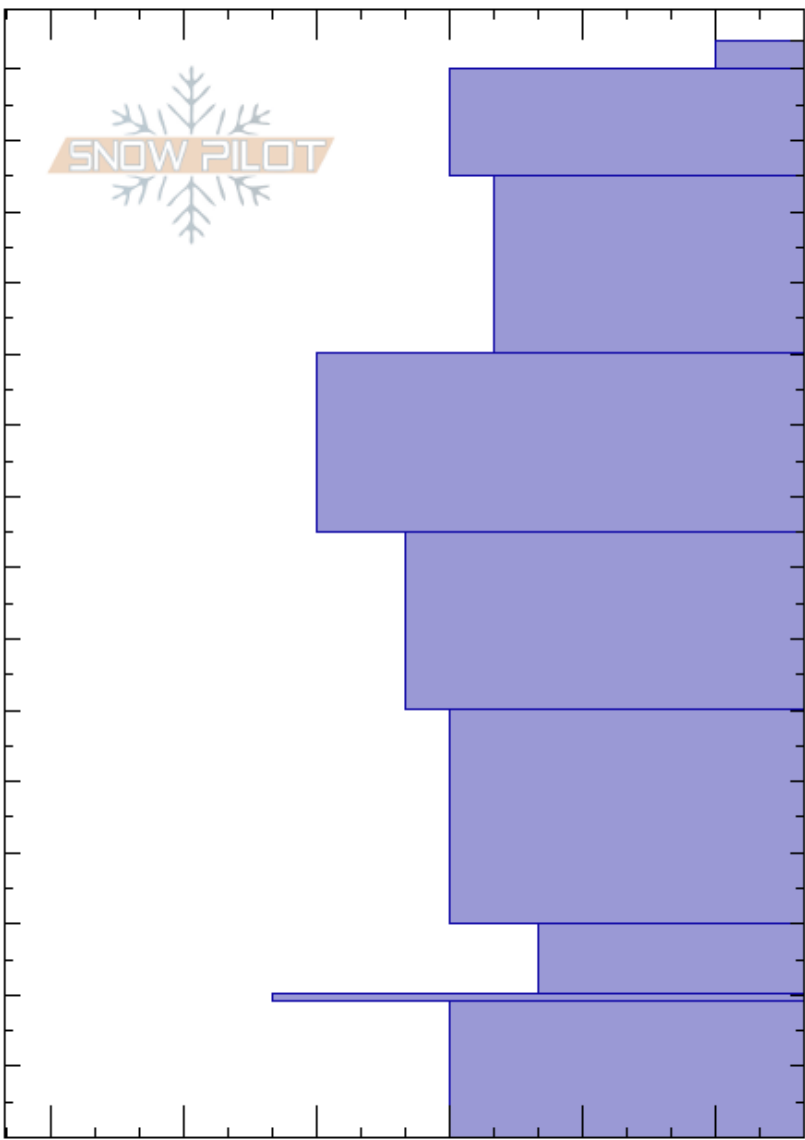

Muddy Creek/CedarMtn
 Madison Range-N
 MT
 Elevation: 9100 ft
 Aspect: 40°
 Specifics: We snowmobiled slope

Alex Marienthal
 02/12/2022 - 11:45am
 Co-ord: 45.22736N, -111.49042W
 Slope Angle: 28°
 Wind Loading: no

Stability: Good
 Air Temperature:
 Sky Cover: CLR
 Precipitation: NO
 Wind: NW Calm

HS: 154
 PF: 40 150-135cm: Problematic layer

Layer Notes:

Crystal Form	Crystal Size	Moisture	ρ kg/m ³	Stability tests & Layer comments
/ (+)				
/	0.1			
□	0.5			← 2x ECTN14 @135cm
⊖	0.5			
⊖	1			
⊖	1-2			
□ (^)	2-4			
⊙ (=)				
⊙				