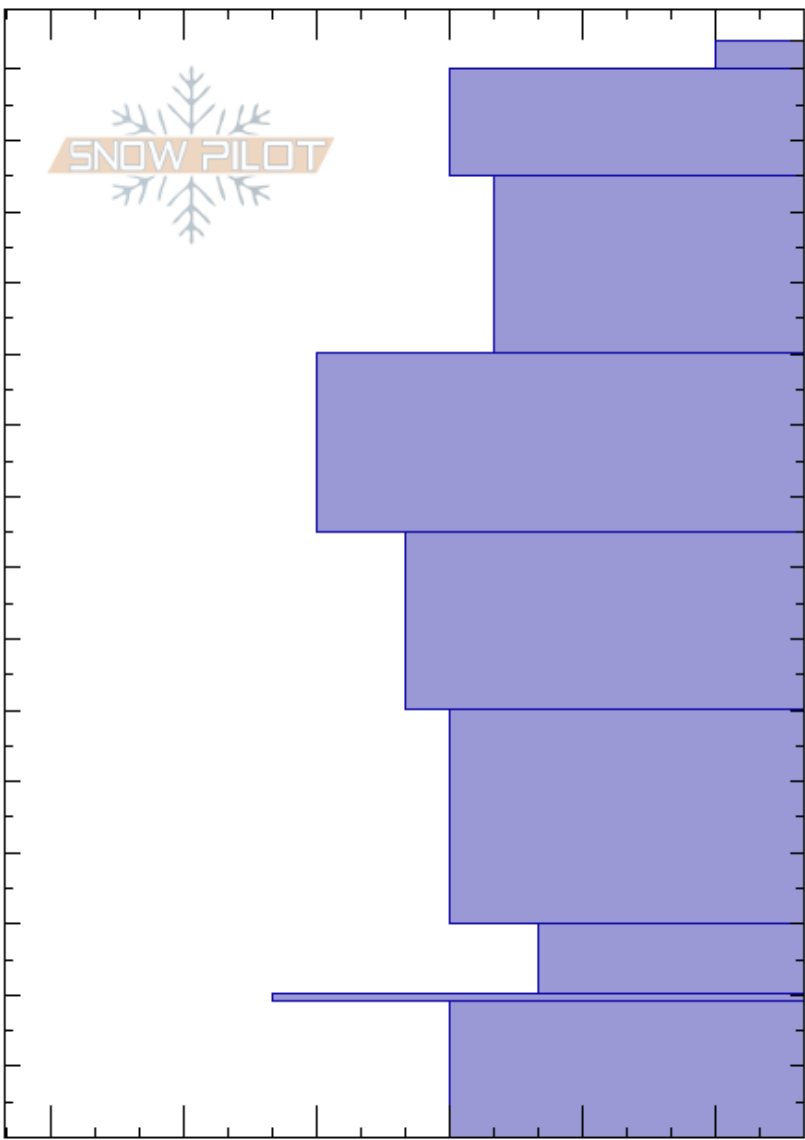

Muddy Creek/CedarMtn
 Madison Range-N
 MT
Elevation: 9100 ft
Aspect: 40°
Specifics: We snowmobiled slope

Alex Marienthal
 02/12/2022 - 11:45am
Co-ord: 45.22736N, -111.49042W
Slope Angle: 28°
Wind Loading: no

Stability: Good
Air Temperature:
Sky Cover: CLR
Precipitation: NO
Wind: NW Calm
HS: 154
PF: 40 150-135cm: Problematic layer

Layer Notes:

Height (cm)	Crystal Form	Crystal Size	Moisture	ρ kg/m ³	Stability tests & Layer comments
154					
150	/ (+)				
140	/	0.1			
130					← 2x ECTN14 @135cm
120	□	0.5			
110					
100	⊖	0.5			
90					
80					
70	⊖	1			
60					
50	⊖	1-2			
40					
30	□ (^)	2-4			
20	⊙ (=)				
10	⊙				
0					