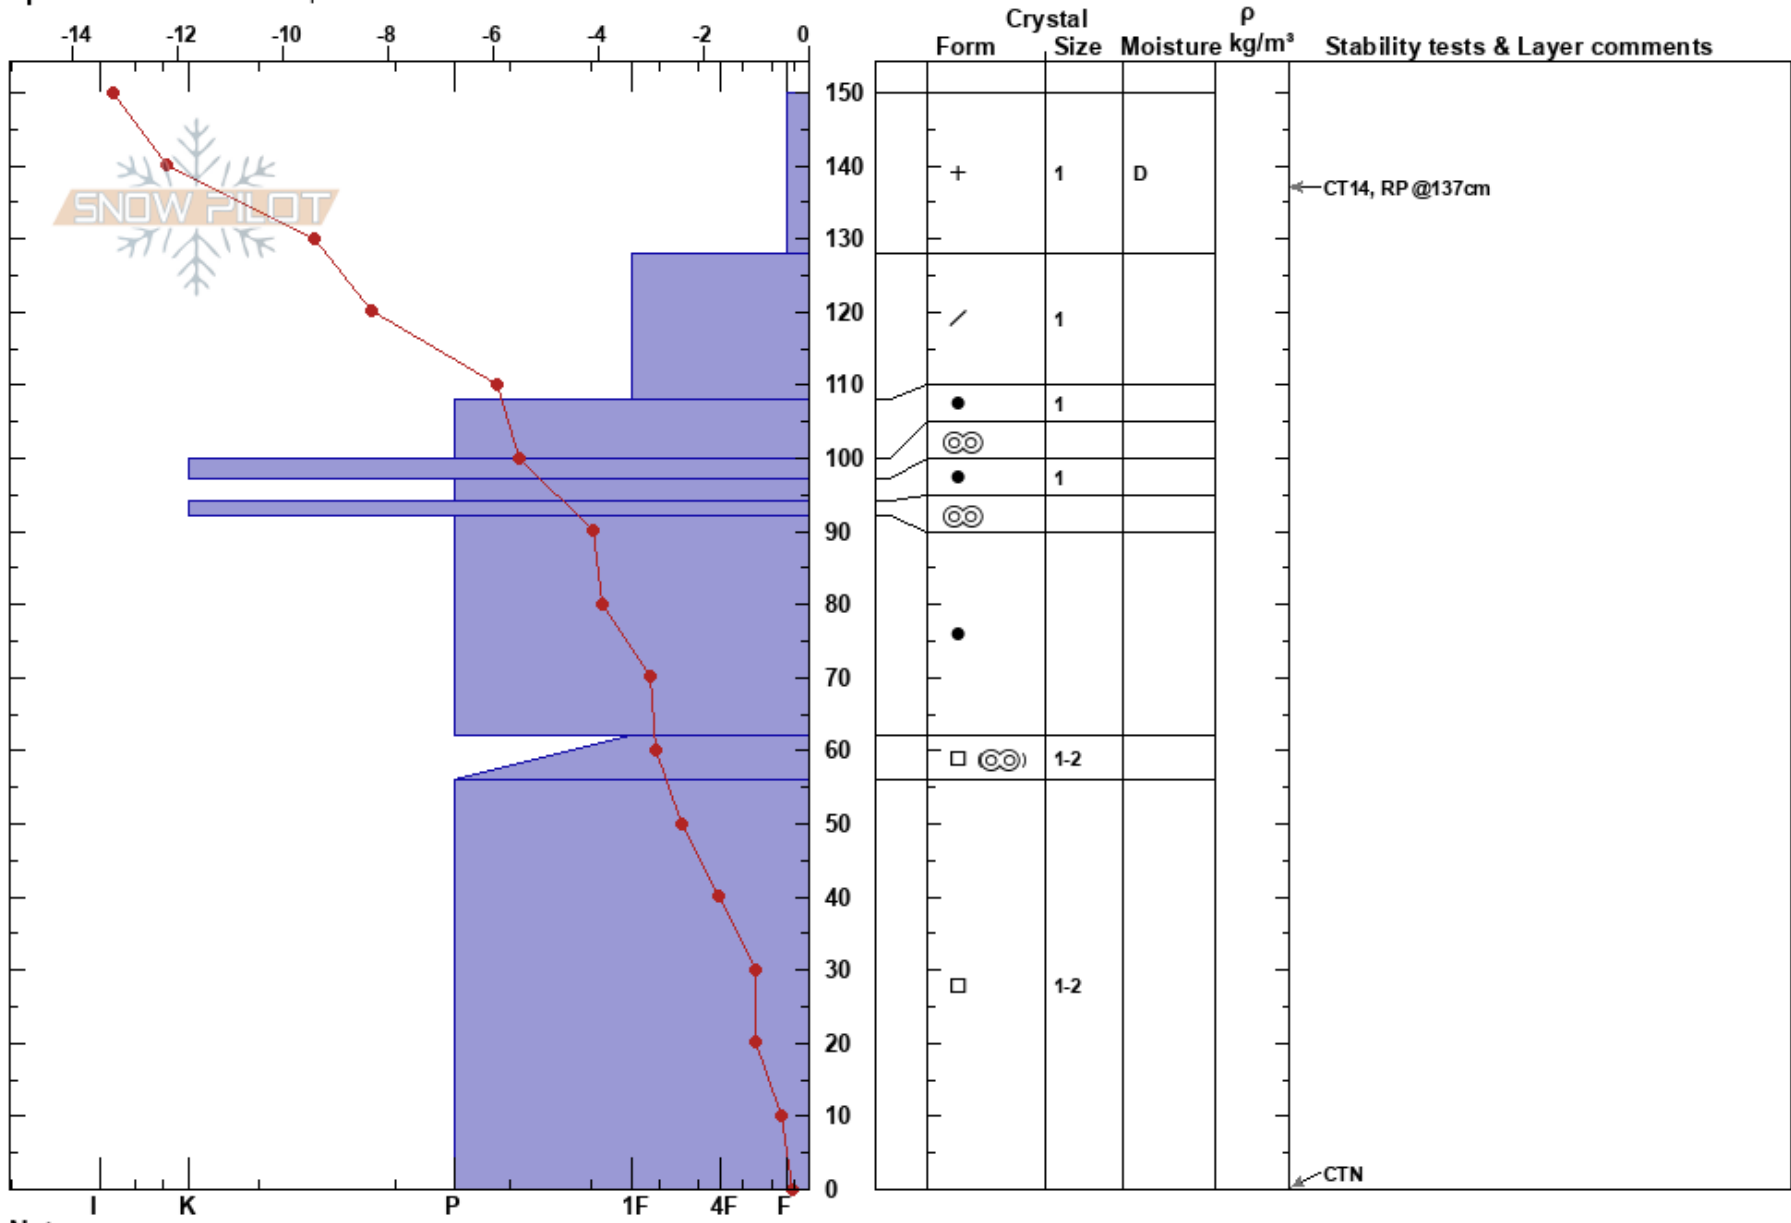

Bow Summit
 Canadian Rockies
 AB
 Elevation: 2337 m
 Aspect: N

Jennifer Kleinitz
 04/12/2017 - 12:10
 Co-ord: 11U 534224W 5728745N
 Slope Angle: 20°
 Wind Loading: previous

Stability: Good
 Air Temperature: -12.7°C
 Sky Cover: FEW
 Precipitation: NO
 Wind: NE Moderate

HS: 150
 Layer Notes:
 100-97cm: Problematic layer

Specifics: Ski tracks on slope

Notes: