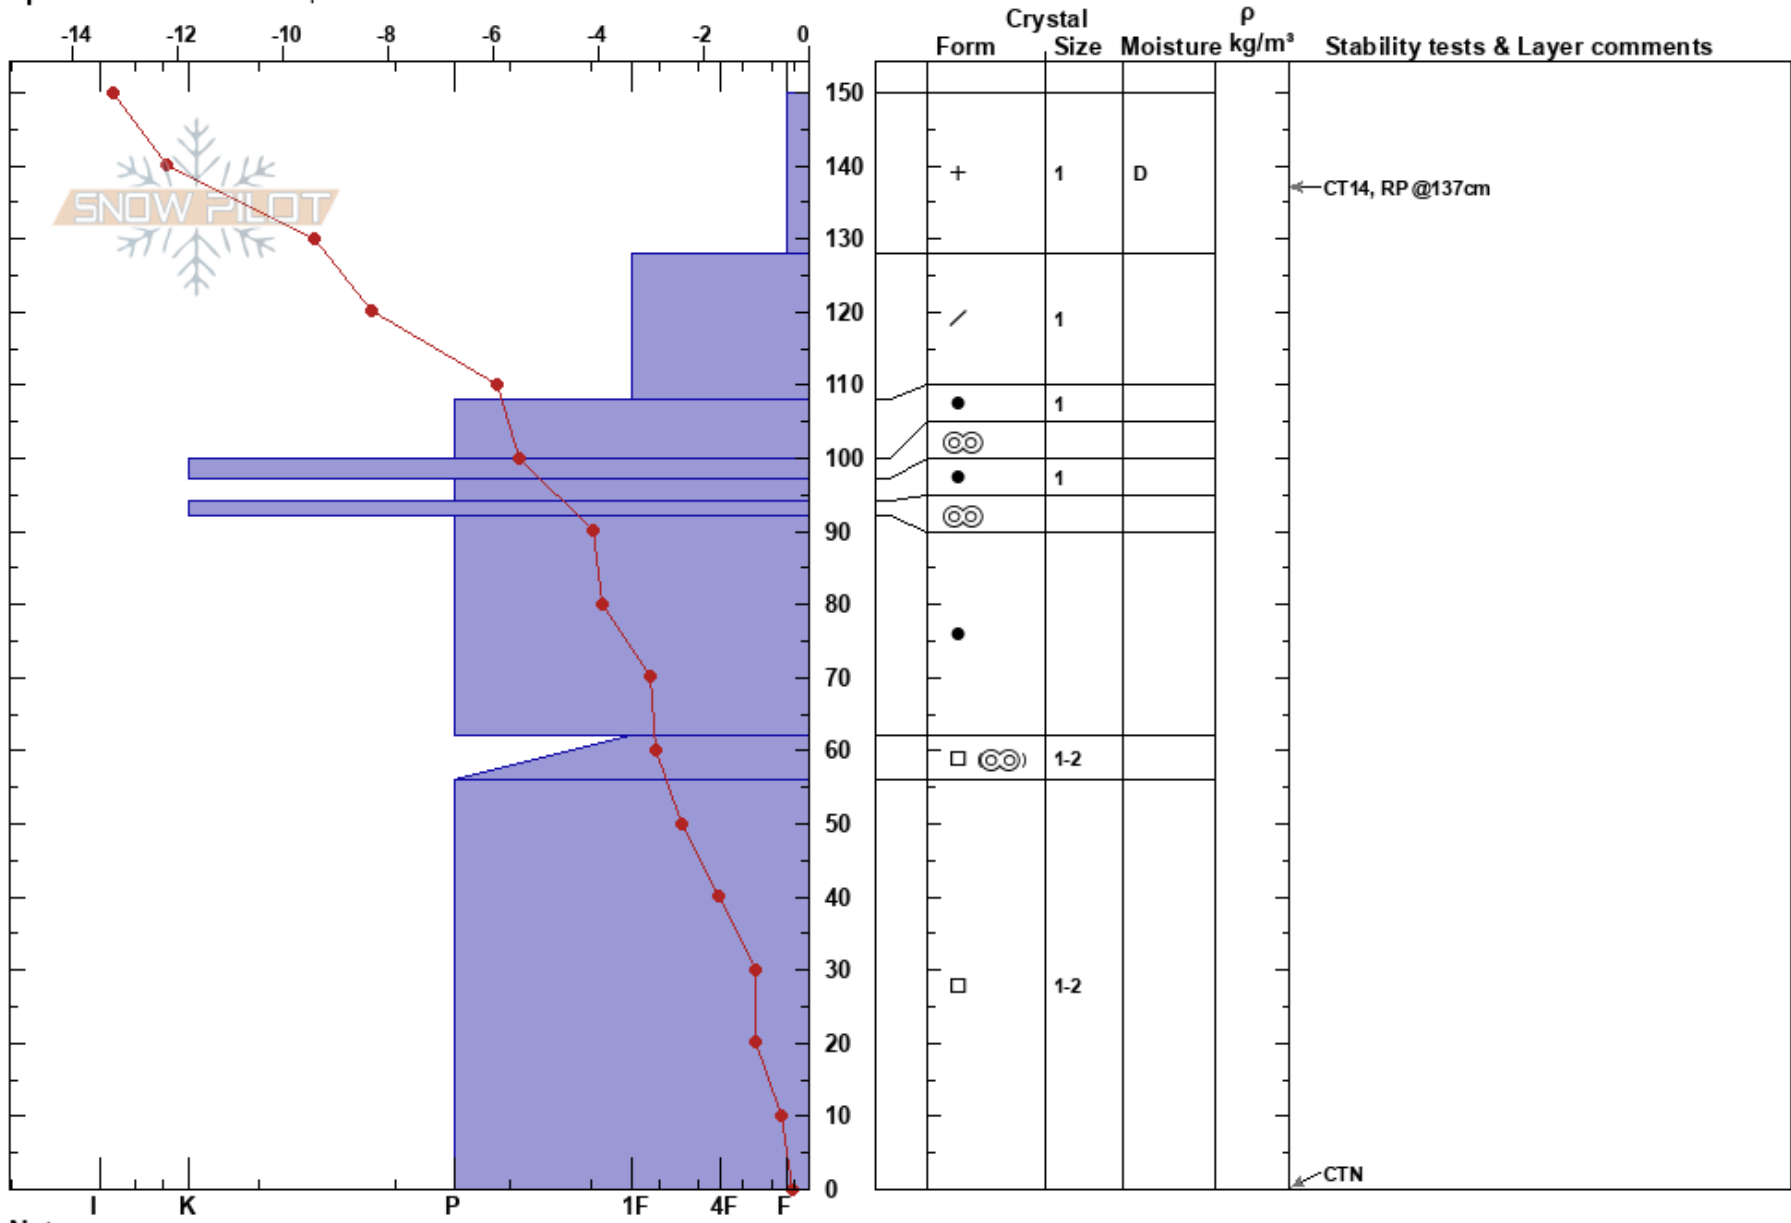

Bow Summit  
 Canadian Rockies  
 AB  
 Elevation: 2337 m  
 Aspect: N

Jennifer Kleinitz  
 04/12/2017 - 12:10  
 Co-ord: 11U 534224W 5728745N  
 Slope Angle: 20°  
 Wind Loading: previous

Stability: Good  
 Air Temperature: -12.7°C  
 Sky Cover: FEW  
 Precipitation: NO  
 Wind: NE Moderate

HS: 150  
 Layer Notes:  
 100-97cm: Problematic layer

Specifics: Ski tracks on slope

Notes: