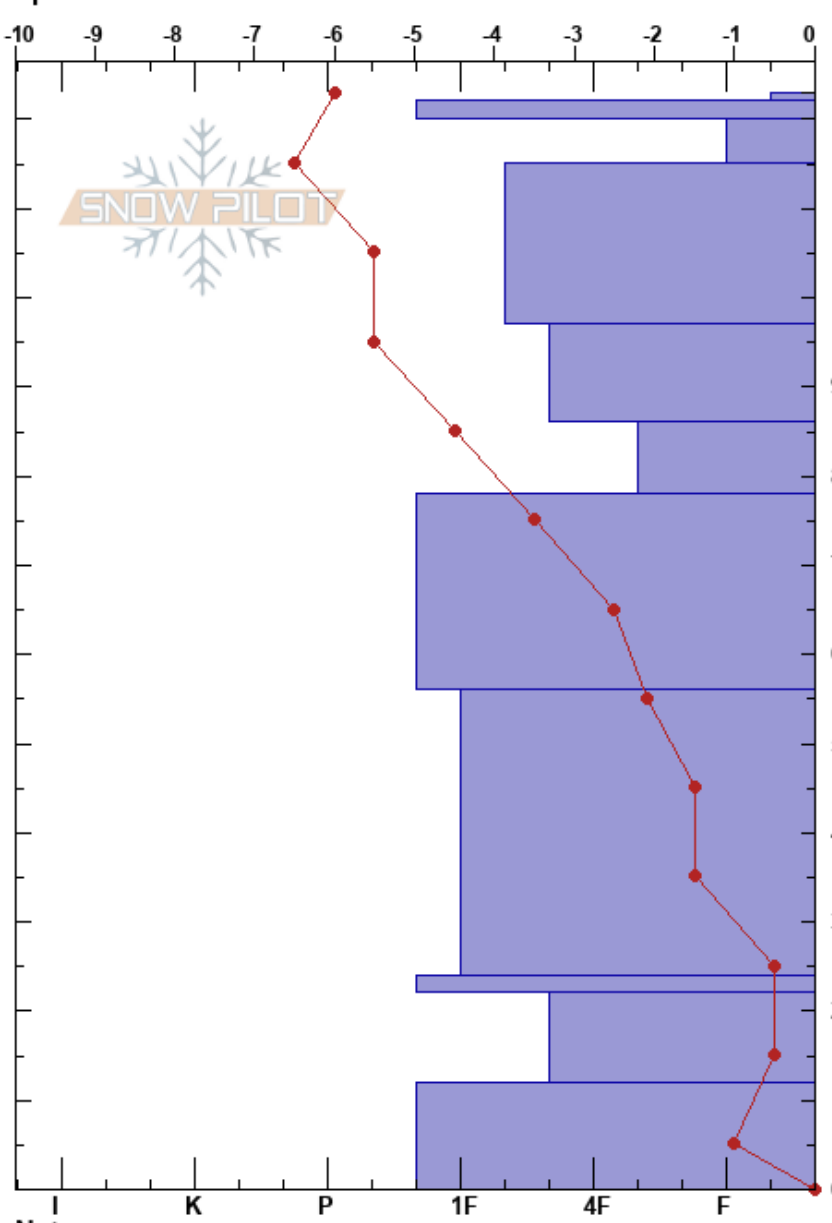

MiddleBasin Sci.Bowl
 Madison Range-N
 MT
 Elevation: 9205 ft
 Aspect: 97°
 Specifics:

Alex Marienthal
 02/11/2022 - 11:30am
 Co-ord: 45.32602N, -111.38197W
 Slope Angle: 28°
 Wind Loading: no

Stability: Good
 Air Temperature: -8.5°C
 Sky Cover: OVC
 Precipitation: S1
 Wind: NW Moderate
 HS: 123
 PF: 45
 PS: 12
 86-78cm: Problematic layer

Elevation (cm)	Crystal		Moisture	ρ kg/m ³	Stability tests & Layer comments
	Form	Size			
123					
120	+r (X)	1-2			
	• (/)	0.1			
	/	0.5-1			
110					
100	□ (/)	0.5-1			
90	□	1			← ECTN20 @97cm
80	□	1-2			← ECTN20 @86cm ← ECTN27 @86cm ← ECTN29 @86cm
70	⊖	1			← PST47/100 (Arr) @85cm ← PST42/100 (Arr) @79cm
60					
50					
40	⊖	2-3			
30					
20	⊙⊙ (⊖)	(2.5)			← PST25/100 (Arr) @21cm
10	^	3-4			
0	⊙⊙ (□)	(3)			