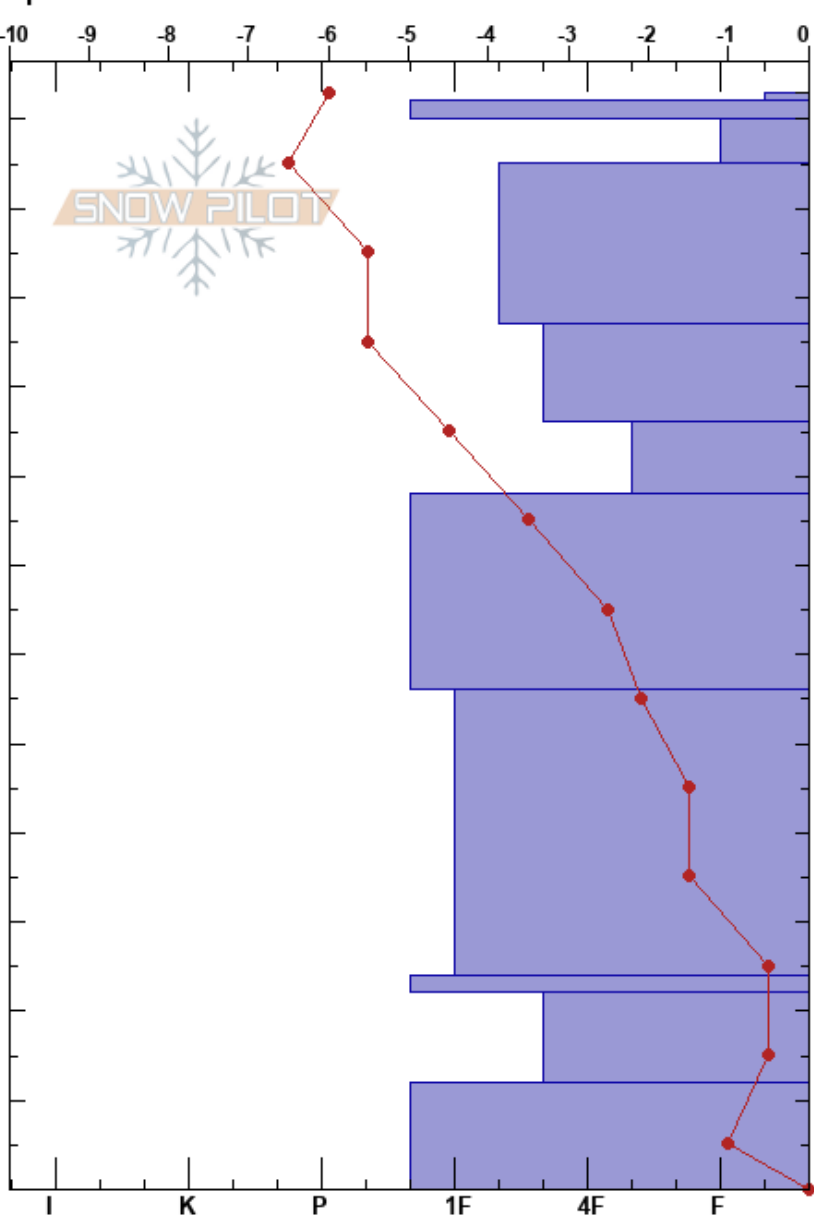

MiddleBasin Sci.Bowl  
 Madison Range-N  
 MT  
 Elevation: 9205 ft  
 Aspect: 97°  
 Specifics:

Alex Marienthal  
 02/11/2022 - 11:30am  
 Co-ord: 45.32602N, -111.38197W  
 Slope Angle: 28°  
 Wind Loading: no

Stability: Good  
 Air Temperature: -8.5°C  
 Sky Cover: OVC  
 Precipitation: S1  
 Wind: NW Moderate

HS: 123  
 PF: 45  
 PS: 12  
 86-78cm: Problematic layer

Elevation (m)	Crystal		Moisture	$\rho$ kg/m <sup>3</sup>	Stability tests & Layer comments
	Form	Size			
123					
120	+r (X)	1-2			
	• (/)	0.1			
	/	0.5-1			
110					
100	□ (/)	0.5-1			
90	□	1			← ECTN20 @97cm
80	□	1-2			← ECTN20 @86cm ← ECTN27 @86cm ← ECTN29 @86cm
70	⊖	1			← PST47/100 (Arr) @85cm ← PST42/100 (Arr) @79cm
60					
50					
40	⊖	2-3			
30					
20	⊙ (⊖)	(2.5)			← PST25/100 (Arr) @21cm
10	^	3-4			
0	⊙ (□)	(3)			