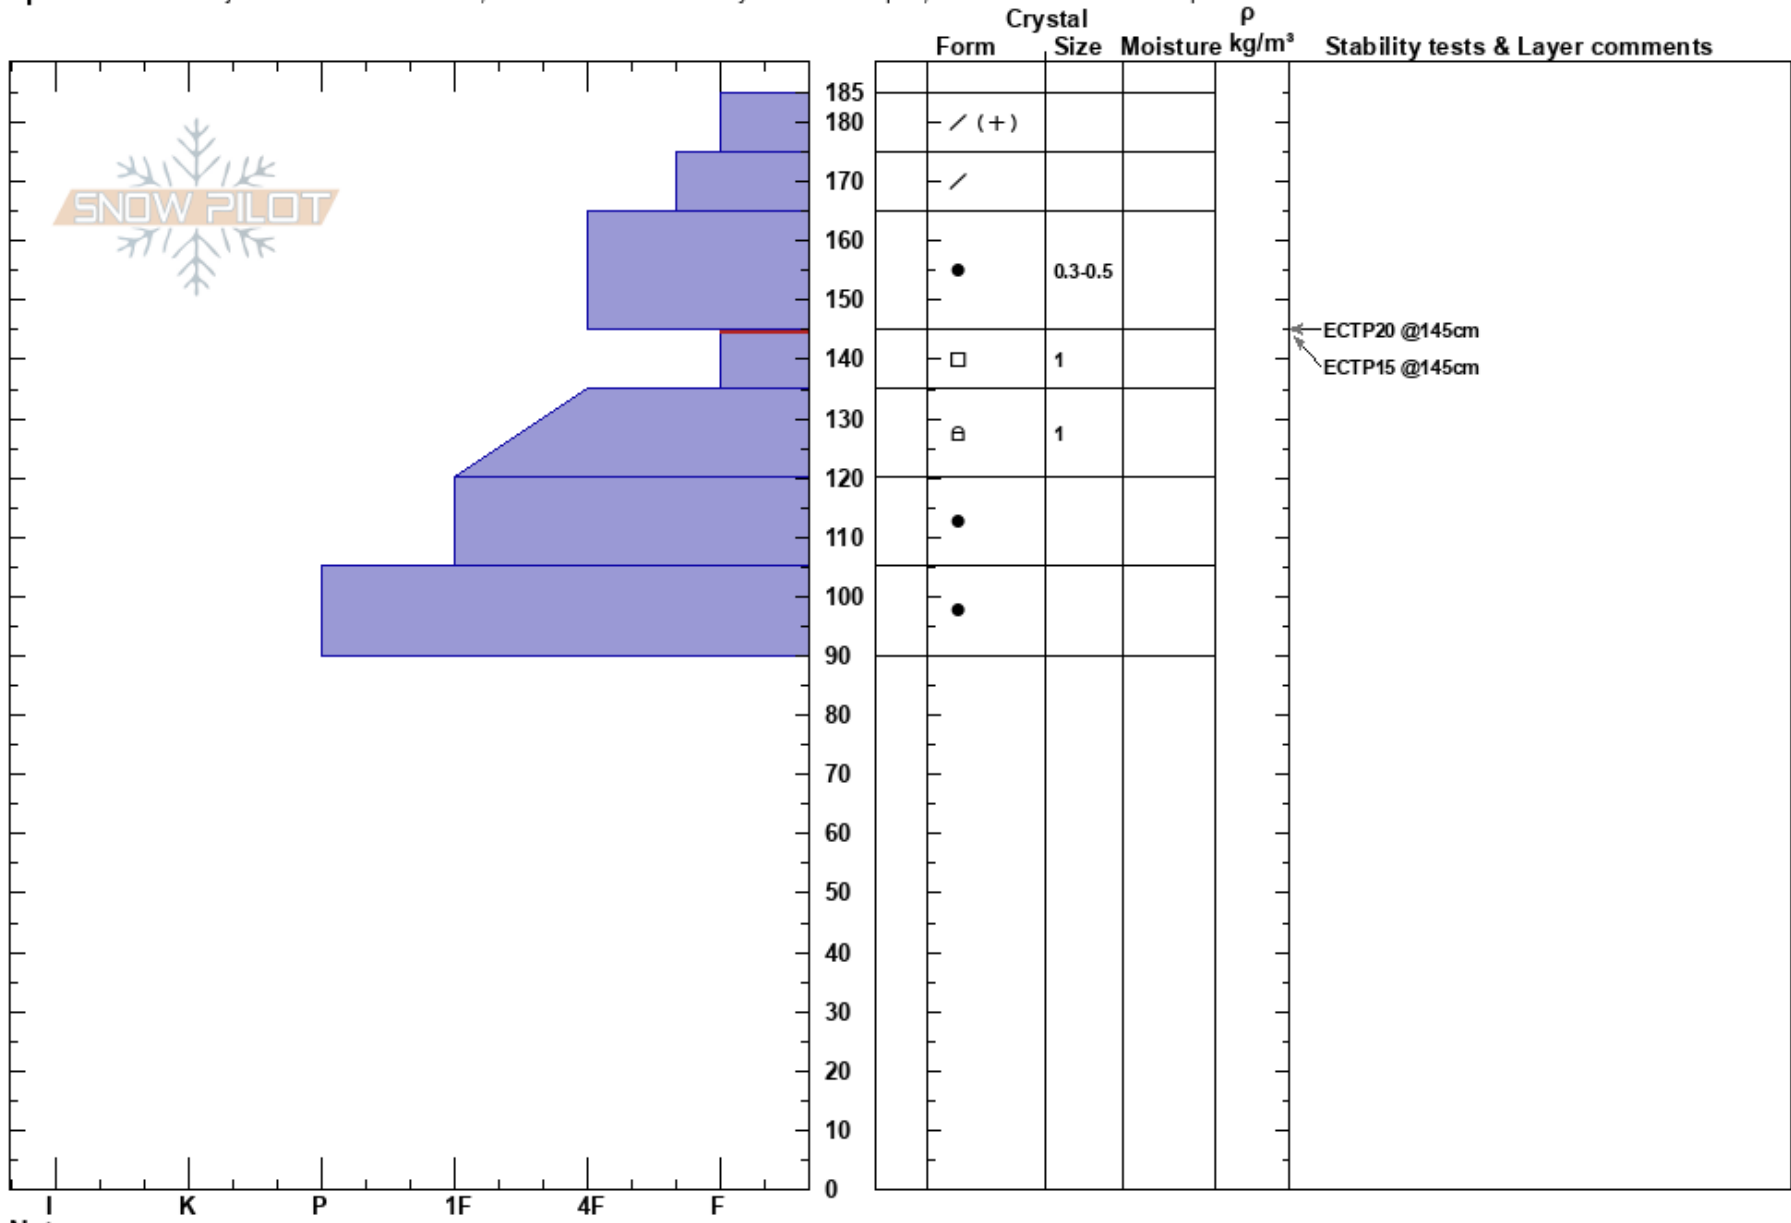

SW Sheep Avalanche  
Cooke City  
MT

Alex Marienthal  
02/07/2022 - 12:40pm  
Co-ord: 45.06766N, -109.93215W  
Slope Angle: 25°  
Wind Loading: no

Stability: Poor  
Air Temperature:  
Sky Cover: FEW  
Precipitation: NO  
Wind: Calm

HS: 185  
Layer Notes:  
145-135cm: Problematic layer

Elevation: 9759 ft  
Aspect: 220°

Specifics: Pit is adjacent to avalanche: flank; Recent avalanche activity on similar slopes; Snowmobile tracks on slope