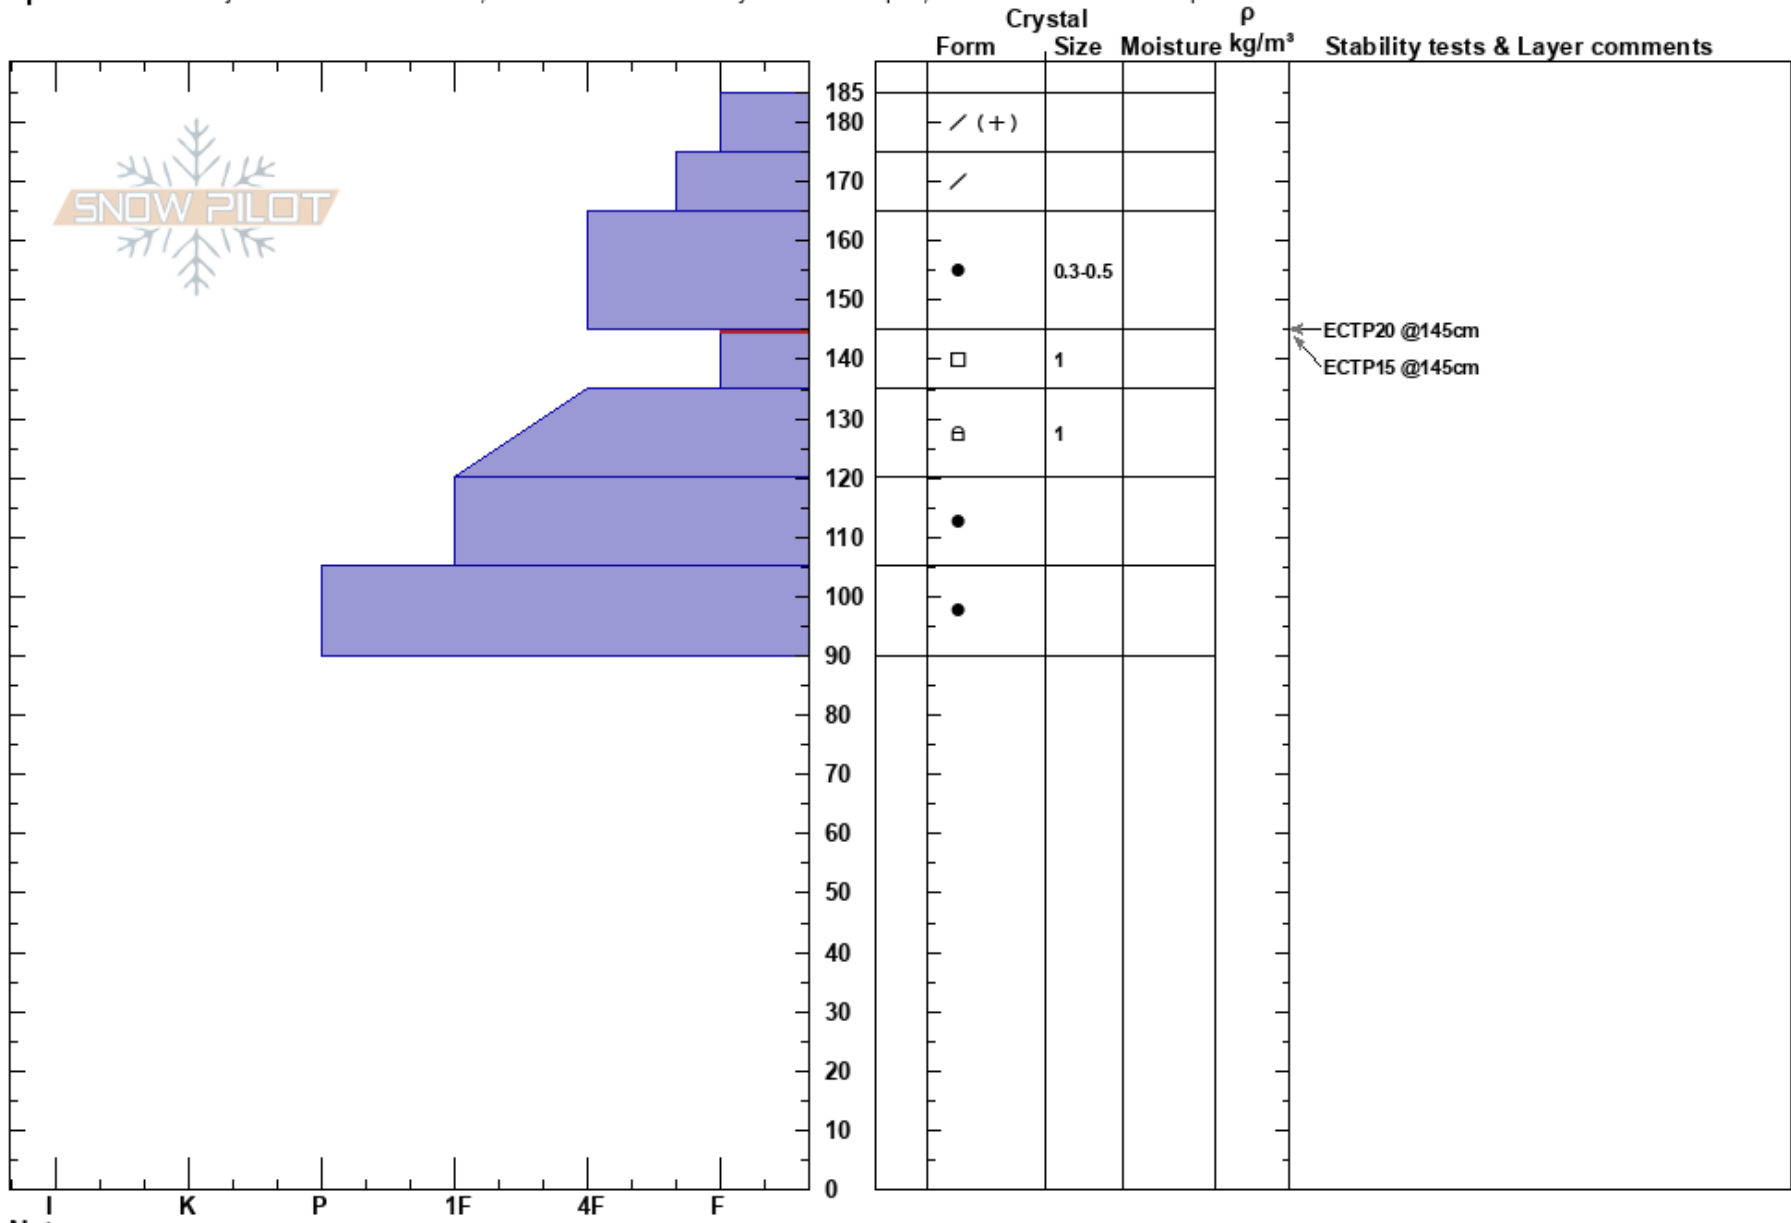

SW Sheep Avalanche  
 Cooke City  
 MT  
 Elevation: 9759 ft  
 Aspect: 220°

Alex Marienthal  
 02/07/2022 - 12:40pm  
 Co-ord: 45.06766N, -109.93215W  
 Slope Angle: 25°  
 Wind Loading: no

Stability: Poor  
 Air Temperature:  
 Sky Cover: FEW  
 Precipitation: NO  
 Wind: Calm  
 HS: 185  
 Layer Notes:  
 145-135cm: Problematic layer

Specifics: Pit is adjacent to avalanche: flank; Recent avalanche activity on similar slopes; Snowmobile tracks on slope

Notes: