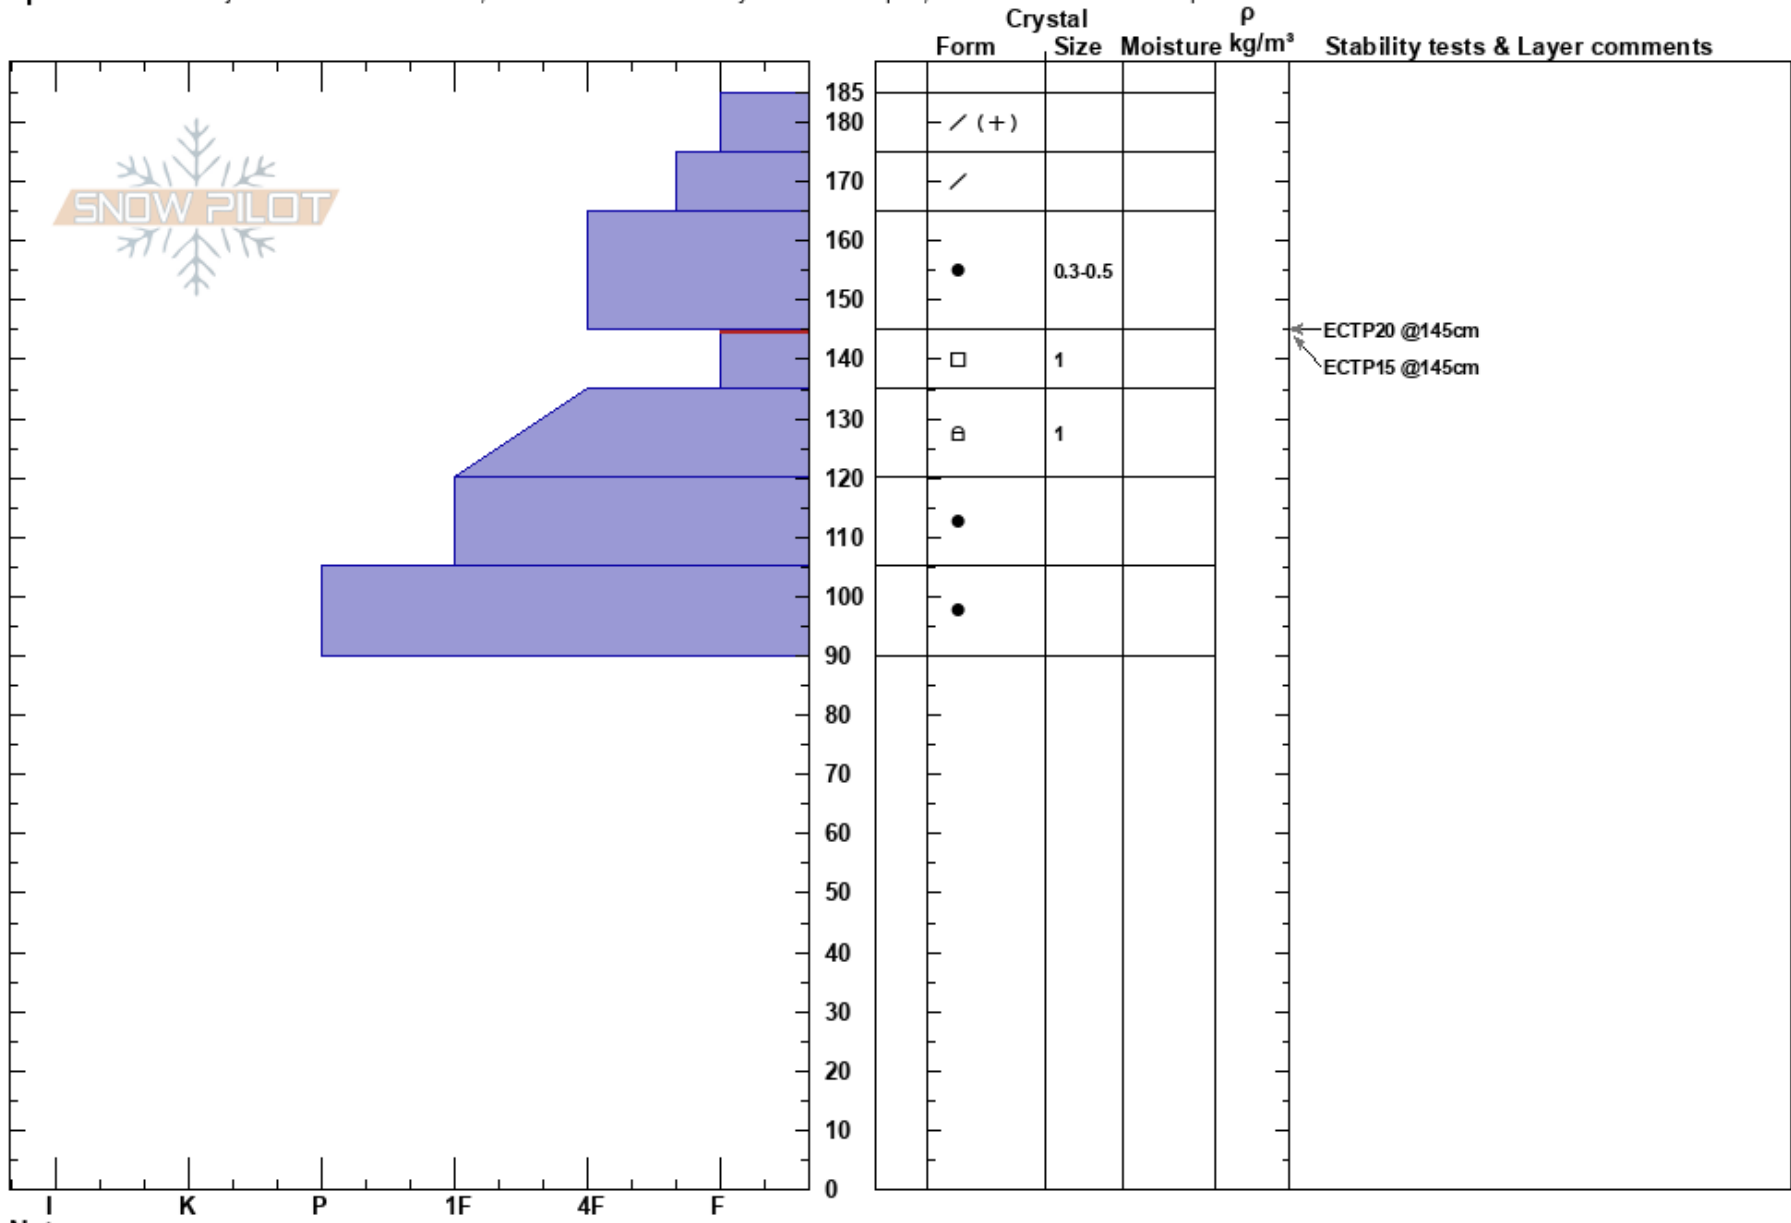

SW Sheep Avalanche
 Cooke City
 MT

Alex Marienthal
 02/07/2022 - 12:40pm
 Co-ord: 45.06766N, -109.93215W
 Slope Angle: 25°
 Wind Loading: no

Stability: Poor
 Air Temperature:
 Sky Cover: FEW
 Precipitation: NO
 Wind: Calm

HS: 185
 Layer Notes:
 145-135cm: Problematic layer

Elevation: 9759 ft
 Aspect: 220°

Specifics: Pit is adjacent to avalanche: flank; Recent avalanche activity on similar slopes; Snowmobile tracks on slope