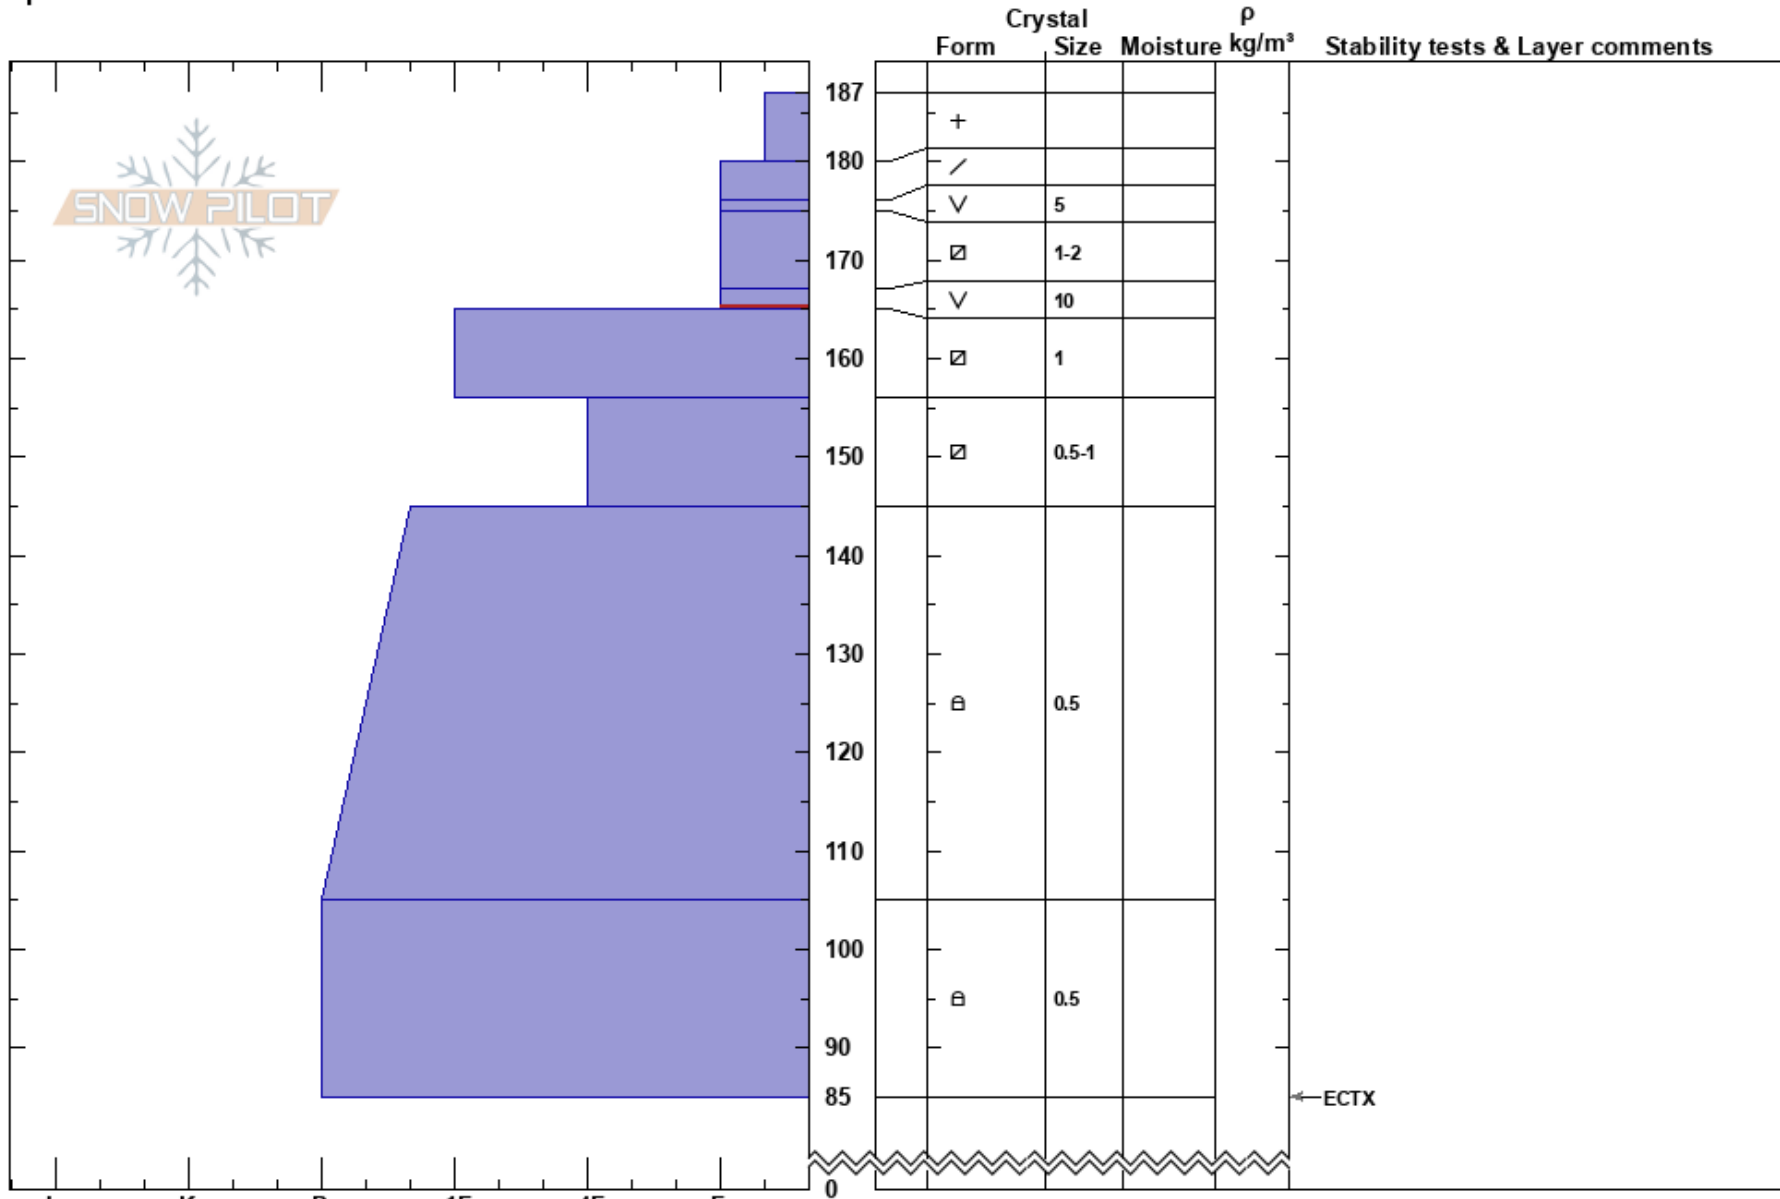

Tin Cup Pass
 Centennial Range
 MT
 Elevation: 7969 ft
 Aspect: 20°
 Specifics:

Doug Chabot-Admin
 02/06/2022 - 12:13pm
 Co-ord: 44.55107N, -111.53093W
 Slope Angle: 33°
 Wind Loading: no

Stability: Good
 Air Temperature: -8°C
 Sky Cover: FEW
 Precipitation: NO
 Wind: Calm

HS: 187
 Layer Notes: 167-165cm: Problematic layer

← ECTX

Notes: This is a good pit location for future digging. SH is very obvious in pit.