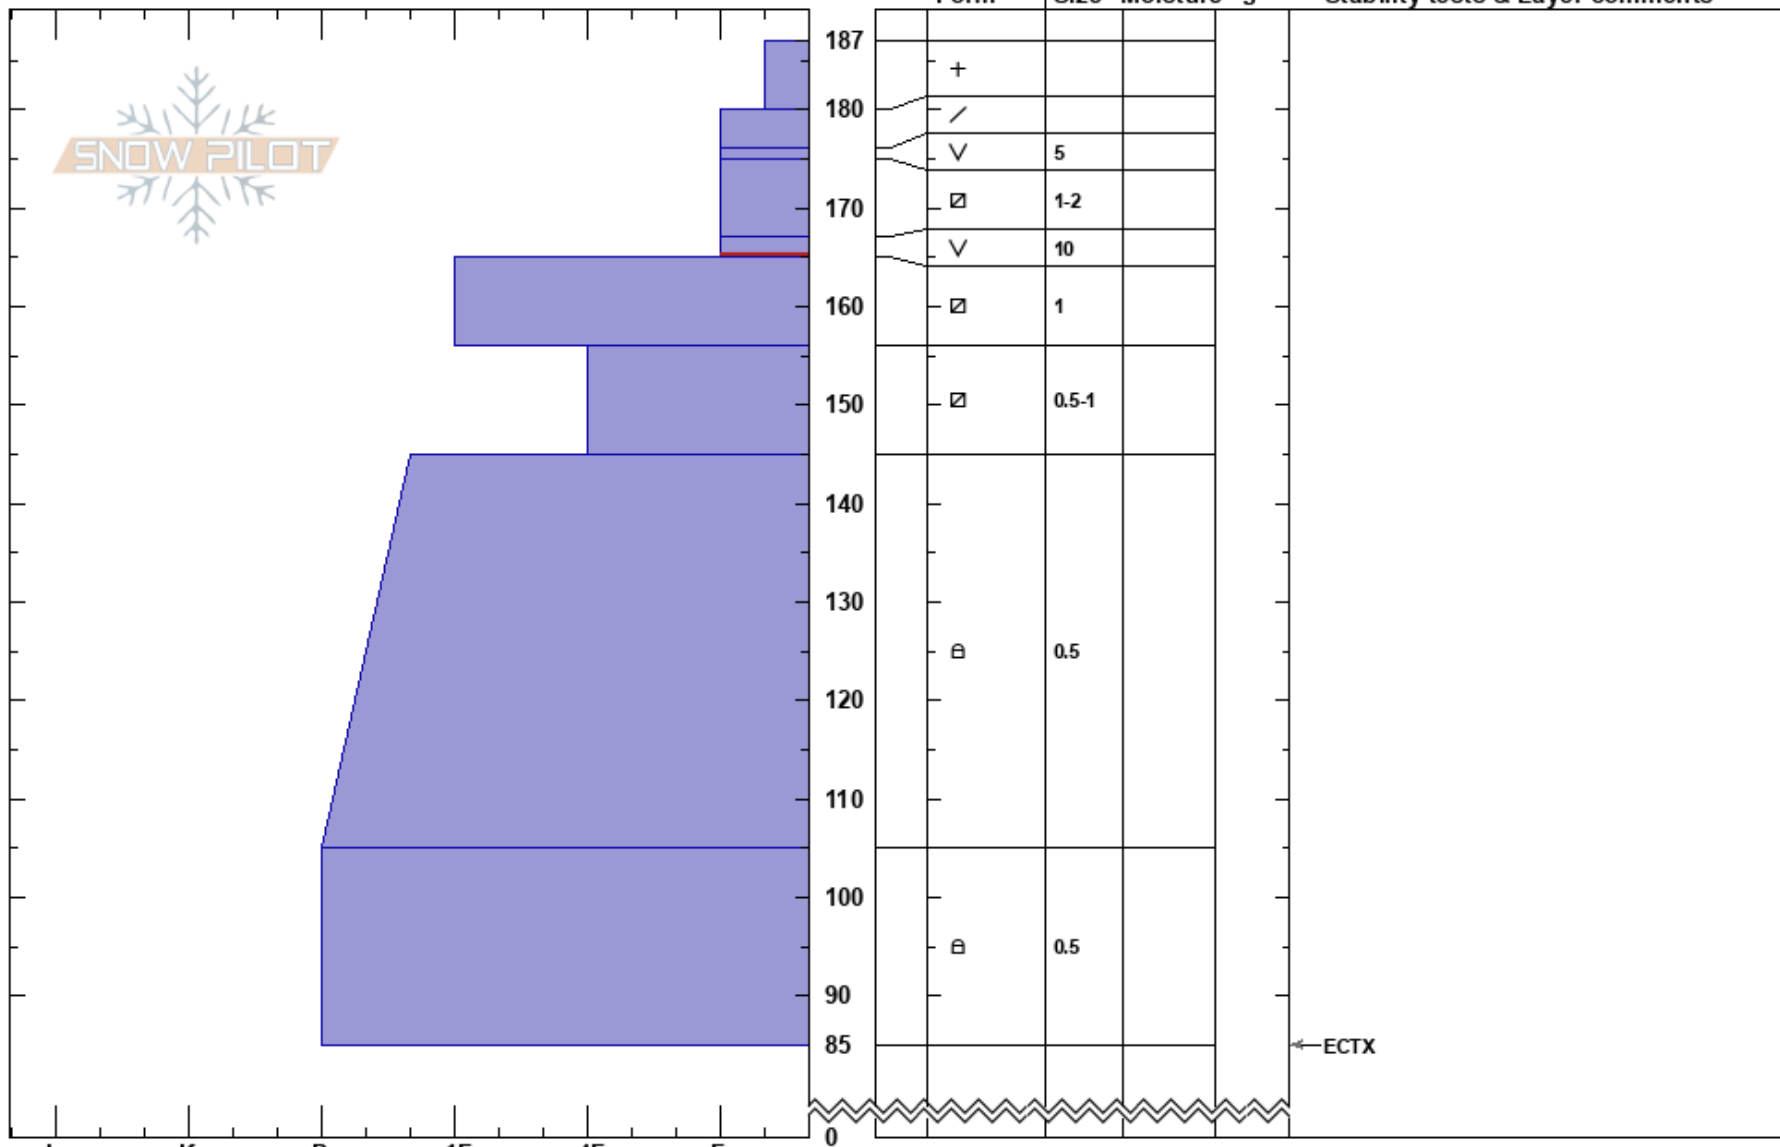

Tin Cup Pass  
 Centennial Range  
 MT  
 Elevation: 7969 ft  
 Aspect: 20°  
 Specifics:

Doug Chabot-Admin  
 02/06/2022 - 12:13pm  
 Co-ord: 44.55107N, -111.53093W  
 Slope Angle: 33°  
 Wind Loading: no

Stability: Good  
 Air Temperature: -8°C  
 Sky Cover: FEW  
 Precipitation: NO  
 Wind: Calm

HS: 187  
 Layer Notes: 167-165cm: Problematic layer

← ECTX

Notes: This is a good pit location for future digging. SH is very obvious in pit.