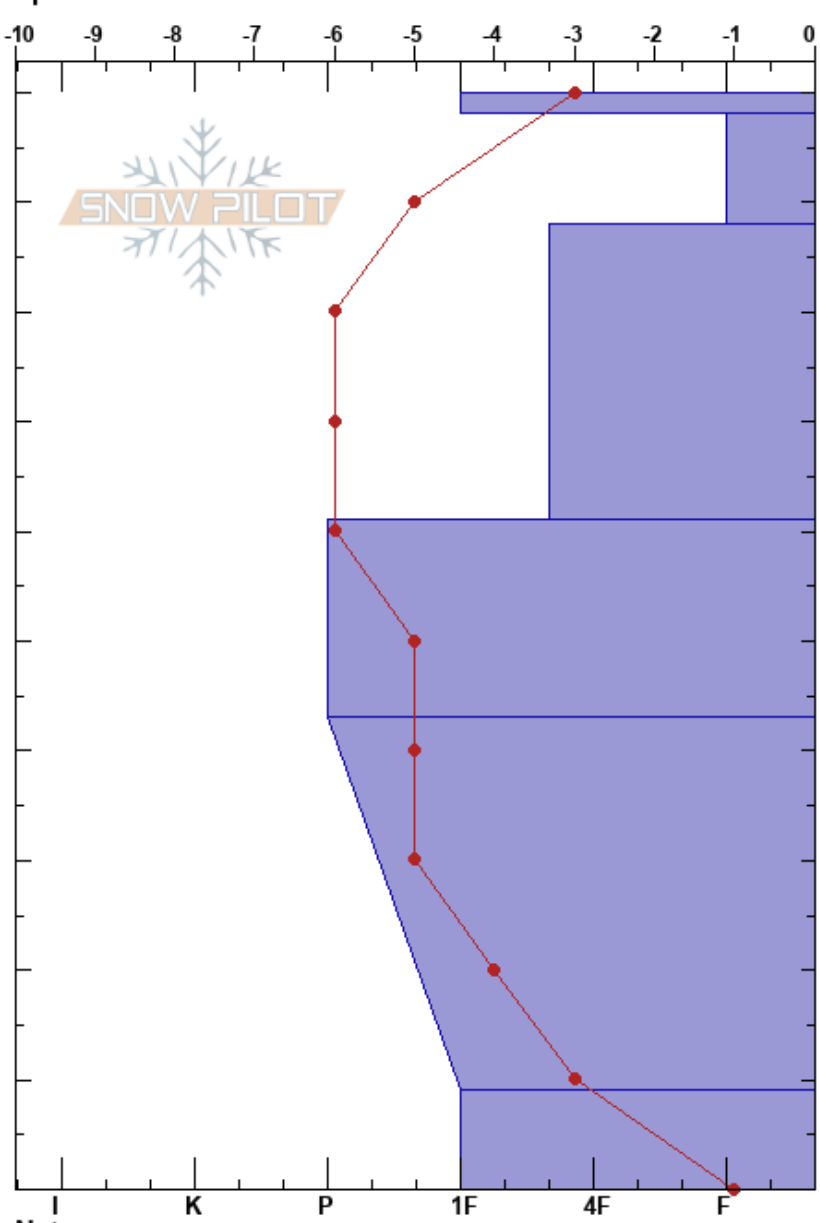

AAI PRO 1
 Teton Range
 WY
 Elevation: 7944 ft
 Aspect: SE
 Specifics: Practice Pit

Joe Die
 02/08/2022 - 2:00pm
 Co-ord: 43.50864N, -110.92179W
 Slope Angle: 15°
 Wind Loading: no

Stability:
 Air Temperature: 0°C
 Sky Cover: FEW
 Precipitation: NO
 Wind: Calm

HS: 100
 PF: 30
 PS: 10
 Layer Notes:

Elevation (ft)	Crystal		Moisture	ρ kg/m ³	Stability tests & Layer comments
	Form	Size			
100	⊙⊙				
90	⊖	1			
80	⊖	0.5-0.1			
70					
60	⊖	1			
50					
40	⊖	1			
30					
20					
10	⊖	2			
0					