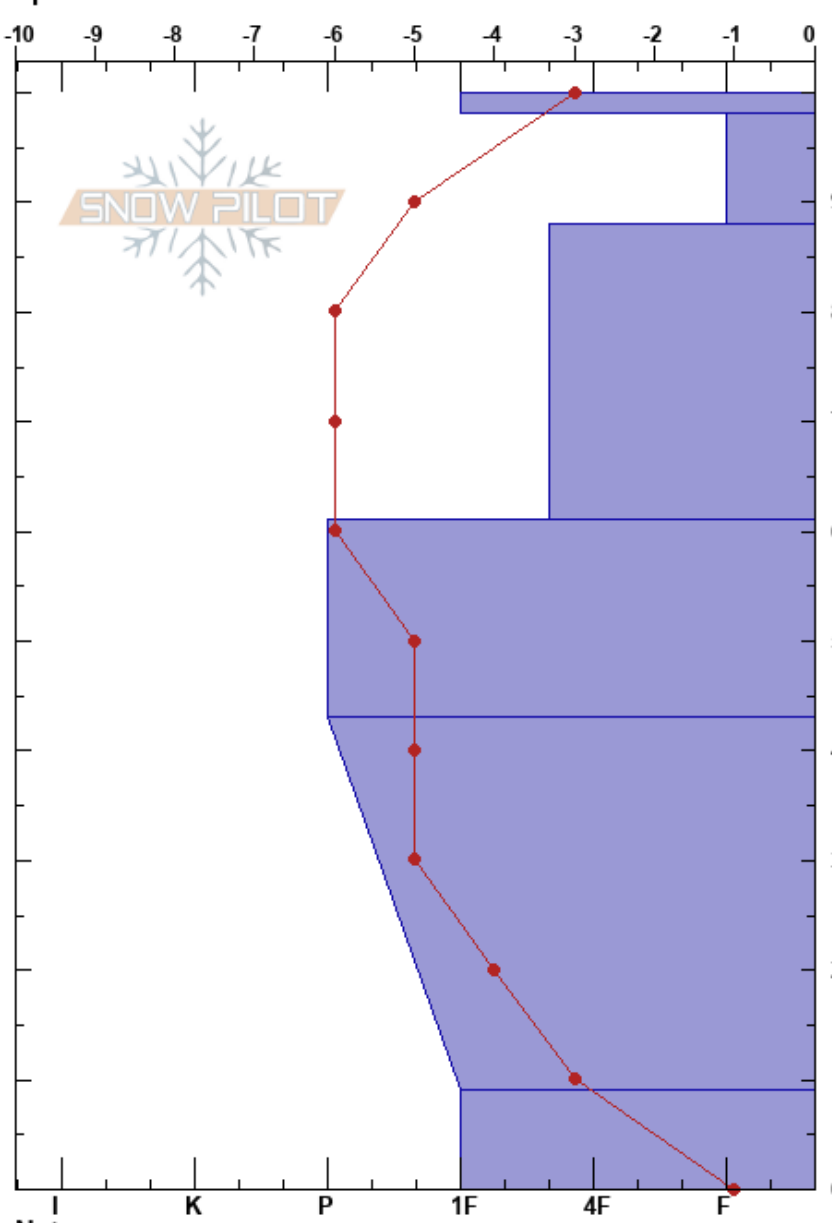

AAI PRO 1
 Teton Range
 WY
 Elevation: 7944 ft
 Aspect: SE
 Specifics: Practice Pit

Joe Die
 02/08/2022 - 2:00pm
 Co-ord: 43.50864N, -110.92179W
 Slope Angle: 15°
 Wind Loading: no

Stability: **HS: 100**
 Air Temperature: 0°C
 Sky Cover: FEW
 Precipitation: NO
 Wind: Calm

PF: 30
 PS: 10
 Layer Notes:

Elevation (ft)	Crystal		ρ kg/m ³	Stability tests & Layer comments
	Form	Size		
100	⊙⊙			
90	⊖	1		
80	⊖	0.5-0.1		
70				
60	⊖	1		
50				
40	⊖	1		
30				
20				
10	⊖	2		
0				