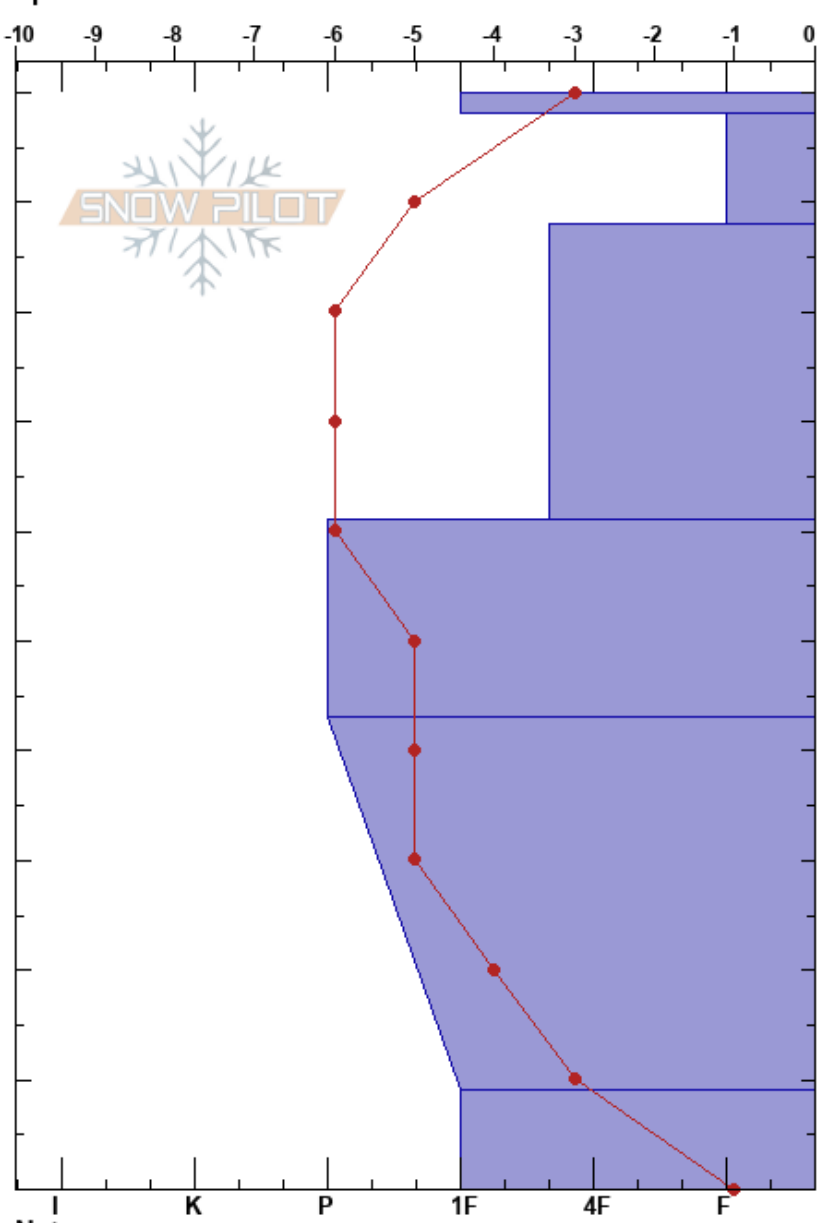

AAI PRO 1
 Teton Range
 WY
 Elevation: 7944 ft
 Aspect: SE
 Specifics: Practice Pit

Joe Die
 02/08/2022 - 2:00pm
 Co-ord: 43.50864N, -110.92179W
 Slope Angle: 15°
 Wind Loading: no

Stability: **HS: 100**
 Air Temperature: 0°C
 Sky Cover: FEW
 Precipitation: NO
 Wind: Calm

PF: 30
 PS: 10
 Layer Notes:

Elevation (ft)	Crystal		Moisture	ρ kg/m ³	Stability tests & Layer comments
	Form	Size			
100	⊙⊙				
90	⊖	1			
80	⊖	0.5-0.1			
70					
60	⊖	1			
50					
40	⊖	1			
30					
20					
10	⊖	2			
0					