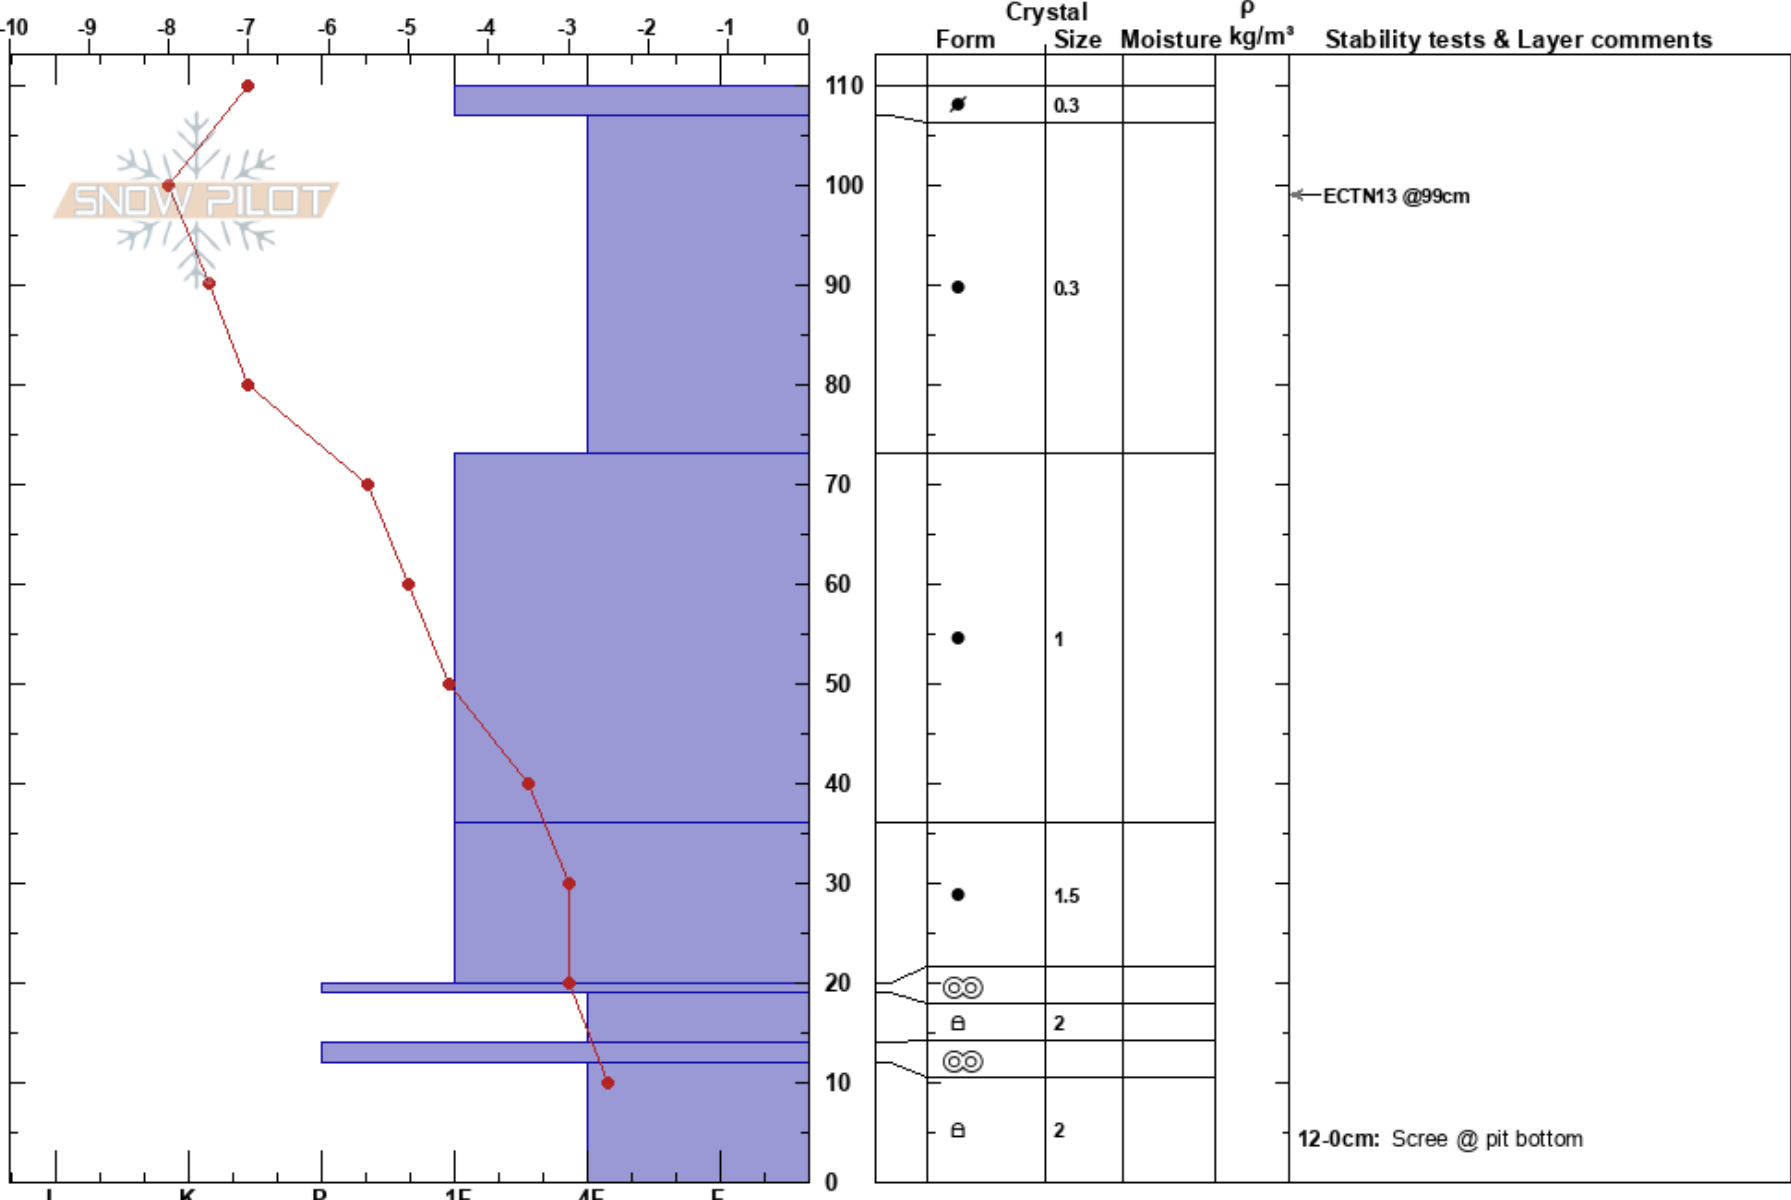

YC North Study Plot
 Madison Range-N
 MT
 Elevation: 8290 ft
 Aspect: 5°

Haylee Darby
 02/07/2022 - 1:30pm
 Co-ord: 45.24802N, -111.45598W
 Slope Angle: 25°
 Wind Loading: yes

Stability: **HS: 110**
 Air Temperature: -1°C PF: 28 12-0cm: Scree @ pit bottom
 Sky Cover: SCT
 Precipitation: NO
 Wind: W Moderate

Specifics: Pit dug in a Ski Area; Pit is representative of backcountry

Notes: Pit dug by: Doug McCabe, Haylee Darby, and Ellie Nolan inside a ski area boundary on untracked snow.