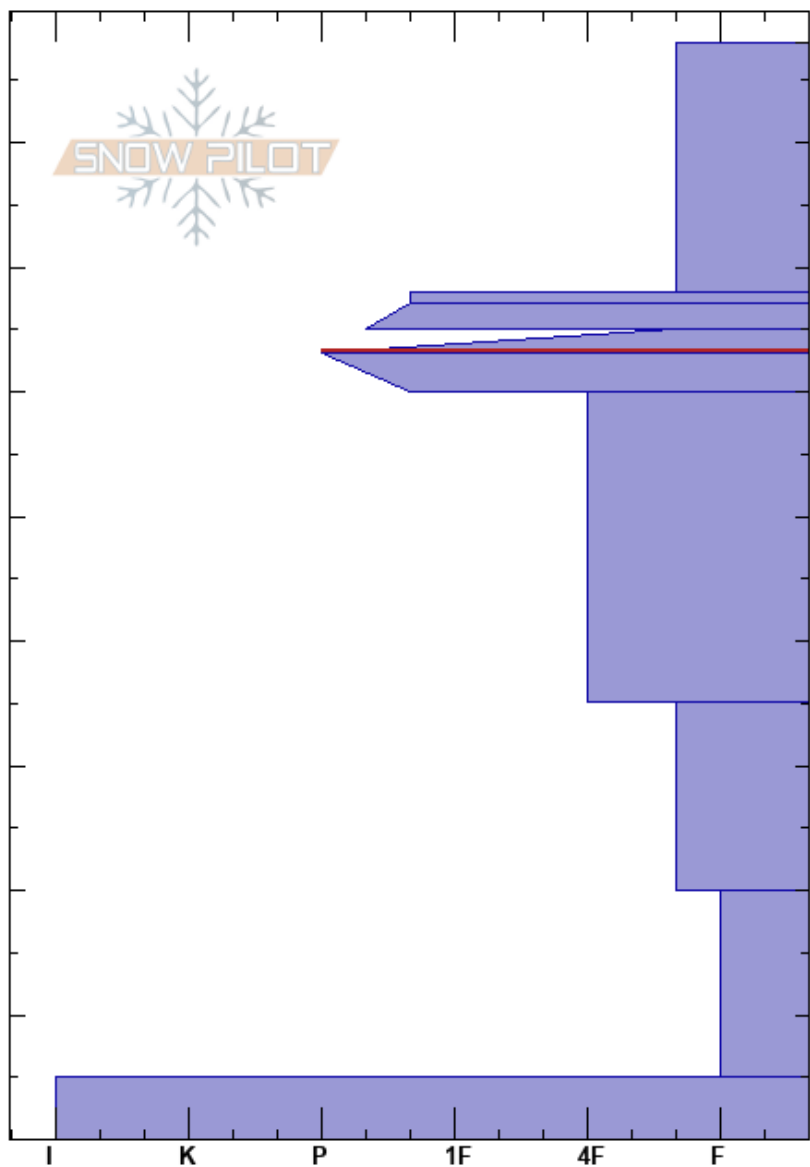

First Yellow Mule  
 Madison Range-N  
 MT  
 Elevation: 9500 ft  
 Aspect: 54°  
 Specifics:

Gabrielle Antonioli  
 12/04/2017 - 11:00am  
 Co-ord: 45.17191N, -111.39438W  
 Slope Angle: 38°  
 Wind Loading:

Stability: Fair Unstable  
 Air Temperature: -9.6°C  
 Sky Cover: SCT  
 Precipitation: S-1  
 Wind: W Calm

HS:88  
 65-63cm: Problematic layer

Crystal Form	Crystal Size	Moisture	$\rho$ kg/m <sup>3</sup>	Stability tests & Layer comments
+ (✓)	1			
■ (B)	1			CT13, Q1 @63cm ECTN13 @63cm PST77/100 (End) @63cm
	0.5-1			
□	3			ECTN24 @20cm PST77/100 (End) @20cm
^	3-4			
■				ECP22 @5cm