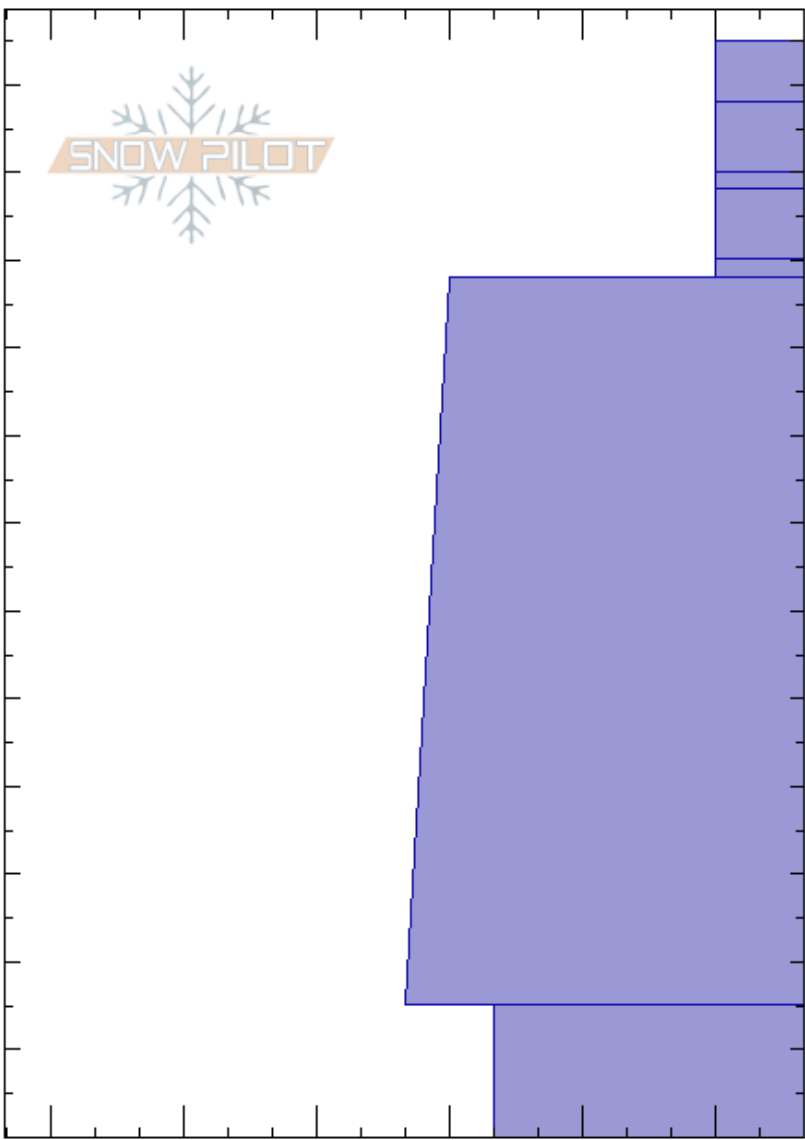

Bacon Rind Ridge
 Madison Range-S
 MT
Elevation: 8684 ft
Aspect: 95°
Specifics: We skied slope

Spencer Jonas
 02/05/2022 - 12:30pm
Co-ord: 44.94894N, -111.09317W
Slope Angle: 17°
Wind Loading:

Stability:
Air Temperature:
Sky Cover: OVC
Precipitation: S-1
Wind: Light Breeze

HS: 125

Layer Notes:

Height (cm)	Crystal		Moisture	ρ kg/m ³	Stability tests & Layer comments
	Form	Size			
125					
120	+ (X)				
110	/				
110	∇	5			← ECTN3 @110cm
105	□	0.5			
100	∇	5			← PST20/110 (SF) @100cm ← ECTN13 @100cm
90					
80					
70					
60					
50	⊖				
40					
30					
20					
15					← PST55/110 (End) @15cm
10	□ (^)	2-4			
0					