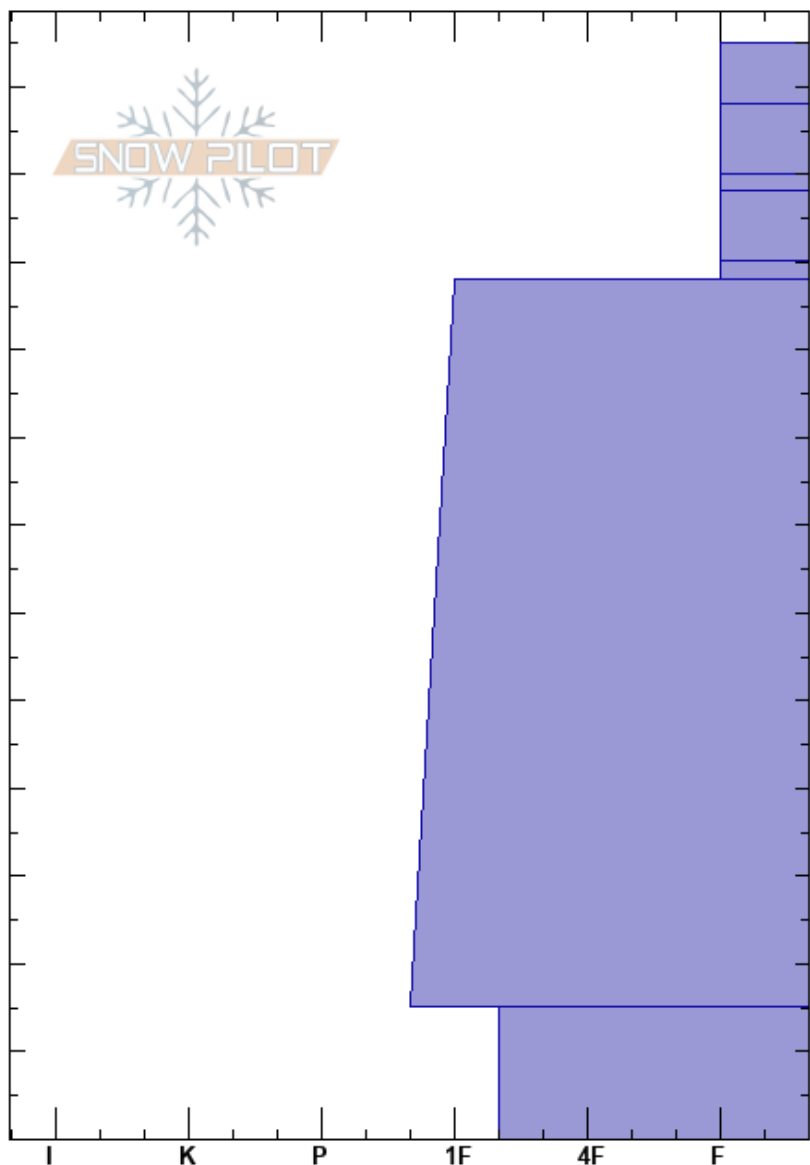

Bacon Rind Ridge  
 Madison Range-S  
 MT  
**Elevation:** 8684 ft  
**Aspect:** 95°  
**Specifics:** We skied slope

Spencer Jonas  
 02/05/2022 - 12:30pm  
**Co-ord:** 44.94894N, -111.09317W  
**Slope Angle:** 17°  
**Wind Loading:**

**Stability:**  
**Air Temperature:**  
**Sky Cover:** OVC  
**Precipitation:** S-1  
**Wind:** Light Breeze

**HS:** 125

**Layer Notes:**

Height (cm)	Crystal		$\rho$ kg/m <sup>3</sup>	Stability tests & Layer comments
	Form	Size		
125				
120	+ (X)			
110	/			
110	∇	5		← ECTN3 @110cm
100	□	0.5		
100	∇	5		← PST20/110 (SF) @100cm ← ECTN13 @100cm
90				
80				
70				
60				
50	⊖			
40				
30				
20				
15				← PST55/110 (End) @15cm
10	□ (^)	2-4		
0				