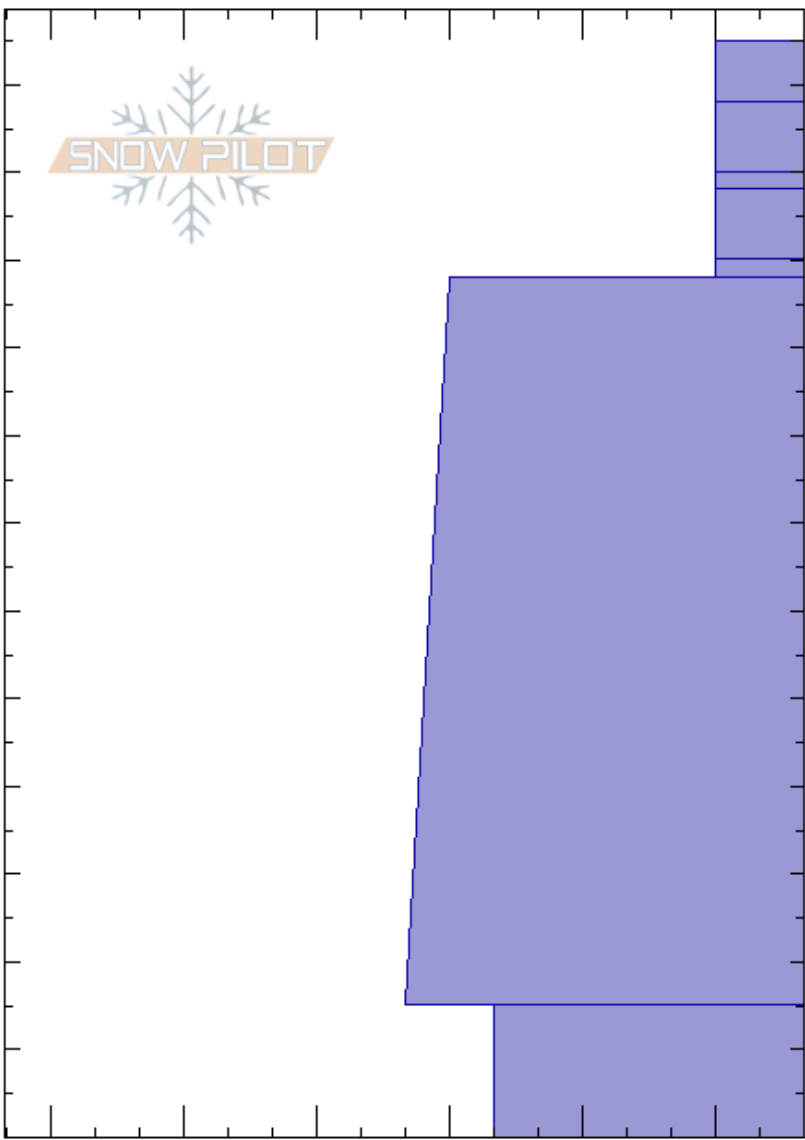

Bacon Rind Ridge
 Madison Range-S
 MT
Elevation: 8684 ft
Aspect: 95°
Specifics: We skied slope

Spencer Jonas
 02/05/2022 - 12:30pm
Co-ord: 44.94894N, -111.09317W
Slope Angle: 17°
Wind Loading:

Stability:
Air Temperature:
Sky Cover: OVC
Precipitation: S-1
Wind: Light Breeze

HS: 125

Layer Notes:

Height (cm)	Crystal		Moisture	ρ kg/m ³	Stability tests & Layer comments
	Form	Size			
125					
120	+ (X)				
110	/				
110	∇	5			← ECTN3 @110cm
100	□	0.5			
100	∇	5			← PST20/110 (SF) @100cm ← ECTN13 @100cm
90					
80					
70					
60					
50	⊖				
40					
30					
20					
15					← PST55/110 (End) @15cm
10	□ (^)	2-4			
0					