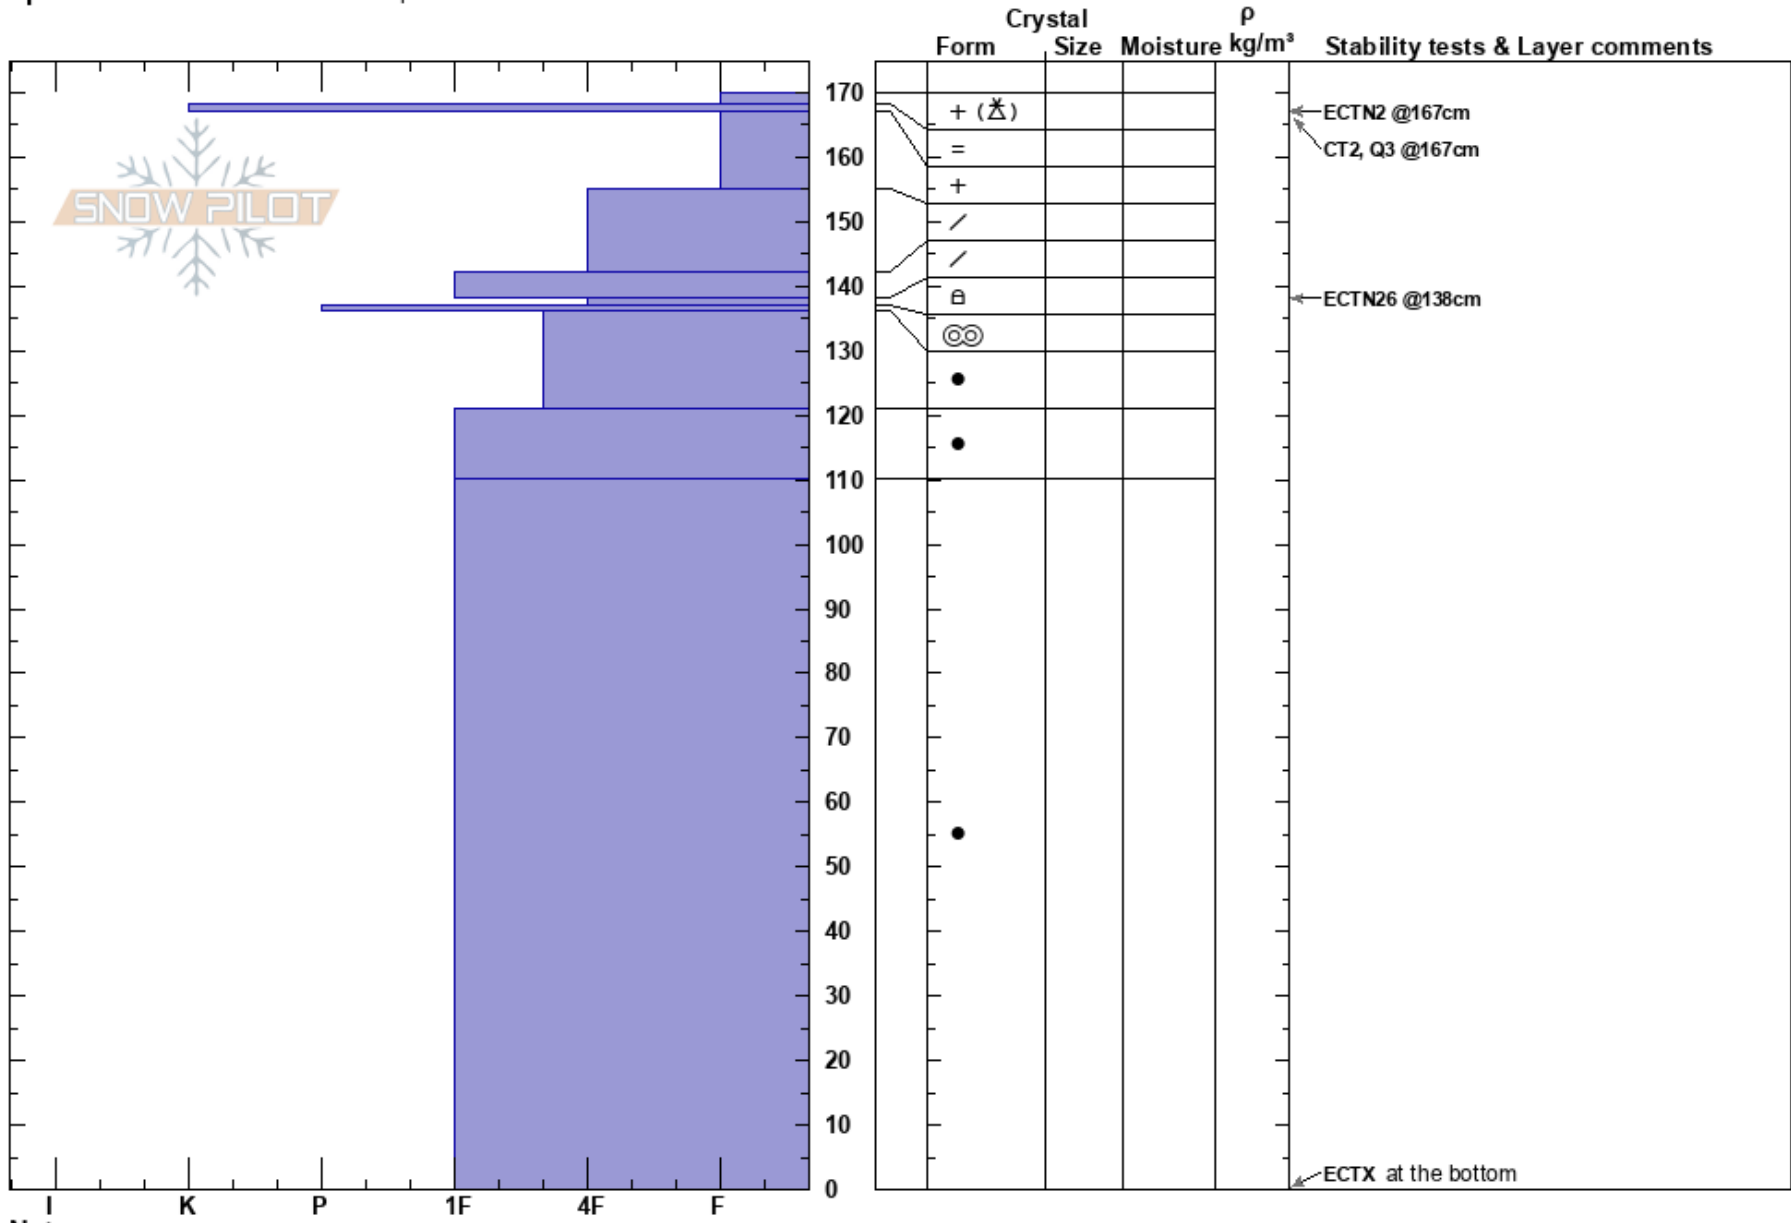

Dorris Creek
 Swan Range
 MT
 Elevation: 6219 ft
 Aspect: 90°
 Specifics: Snowmobile tracks on slope

Eric Knoff
 02/05/2022 - 10:50am
 Co-ord: 48.28242N, -114.07797W
 Slope Angle: 22°
 Wind Loading: no

Stability:
 Air Temperature: -5°C
 Sky Cover: OVC
 Precipitation: NO
 Wind: SW Light Breeze

HS: 170 Layer Notes:

Notes: Generally stable snowpack. Still avoided steep slopes because of the potential of triggering an avalanche on buried surface hoar.