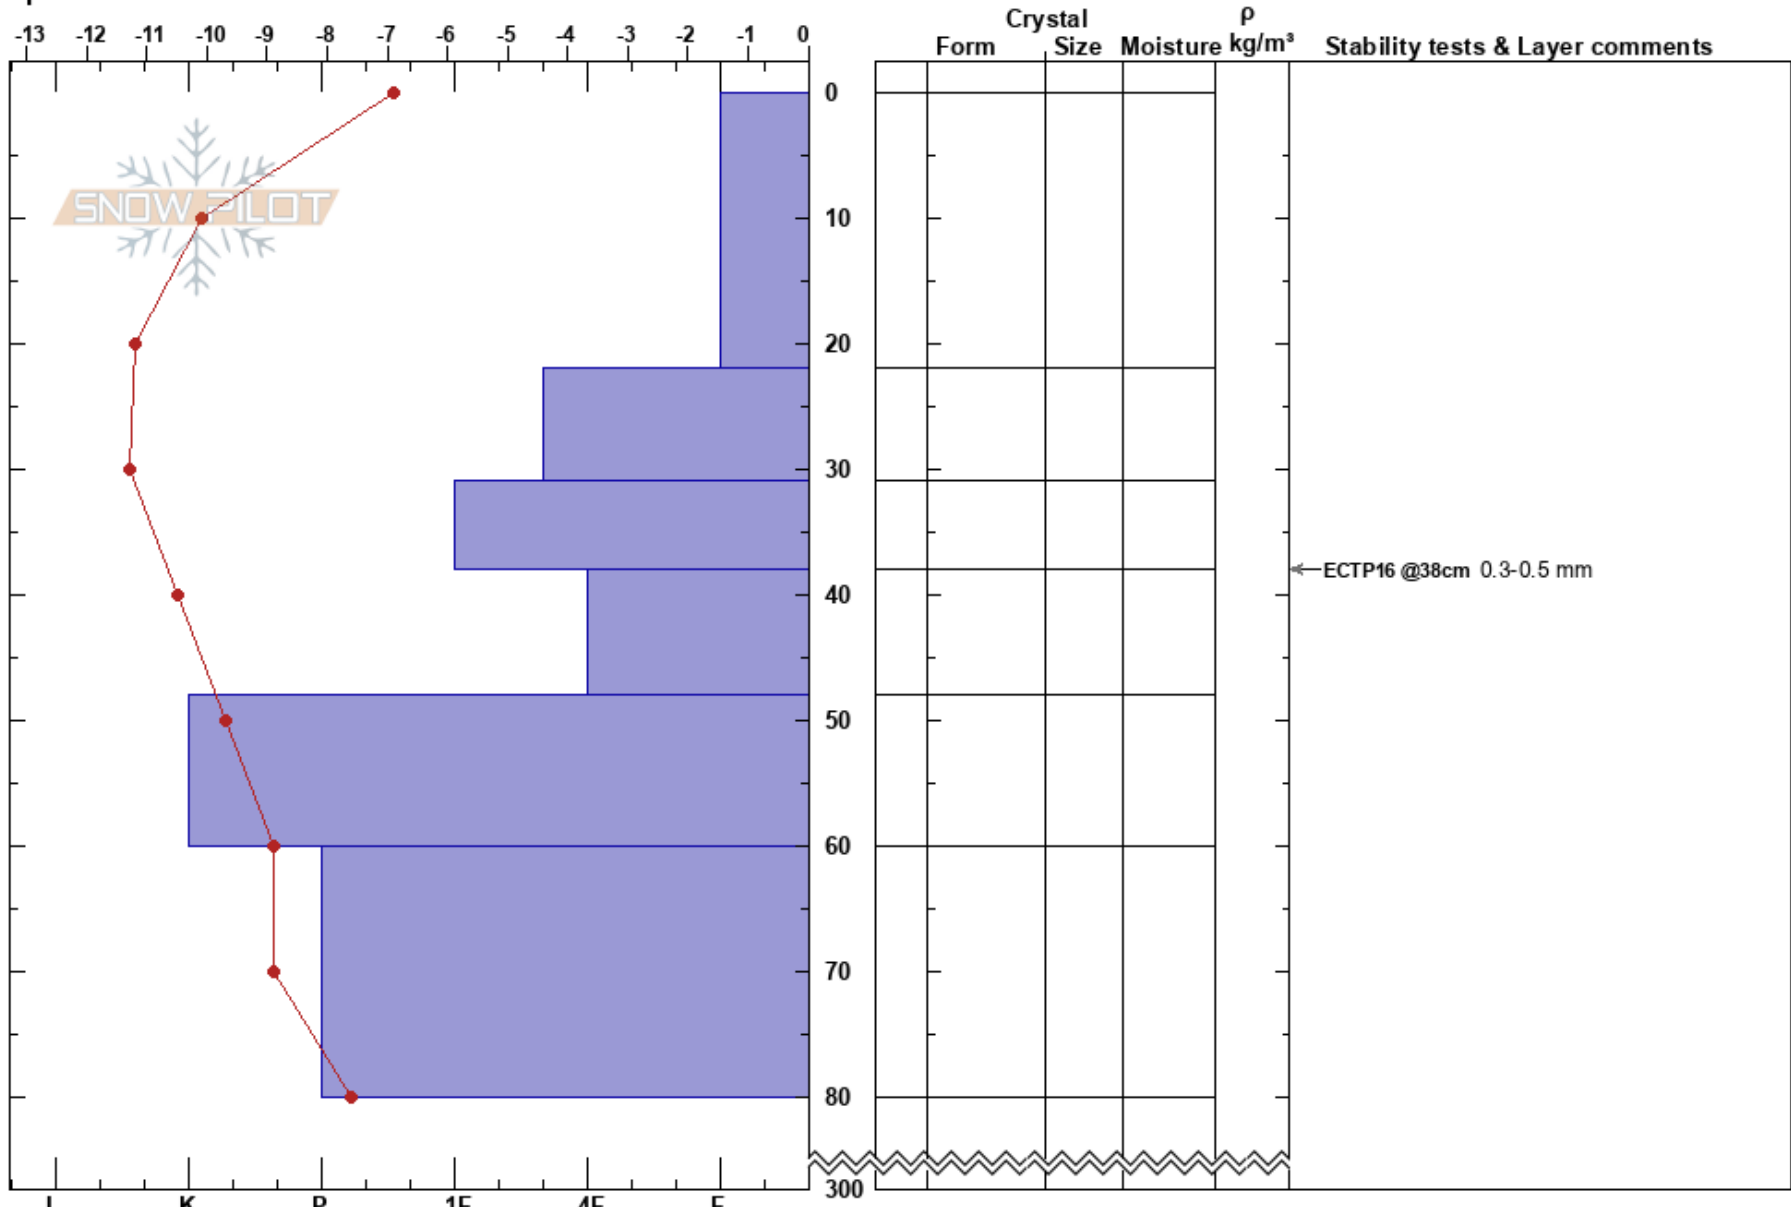

Gieravardo 5 feb
 Hemavan
 Sweden
 Elevation: 762 m
 Aspect: 340°
 Specifics:

Mojo Andersson
 05/02/2022 - 12:00
 Co-ord: 65.77540N, 15.05397E
 Slope Angle: 24°
 Wind Loading:

Stability:
 Air Temperature: -5.1°C PF: 15
 Sky Cover: OVC
 Precipitation: NO
 Wind: SE Light Breeze

Layer Notes:

Notes: