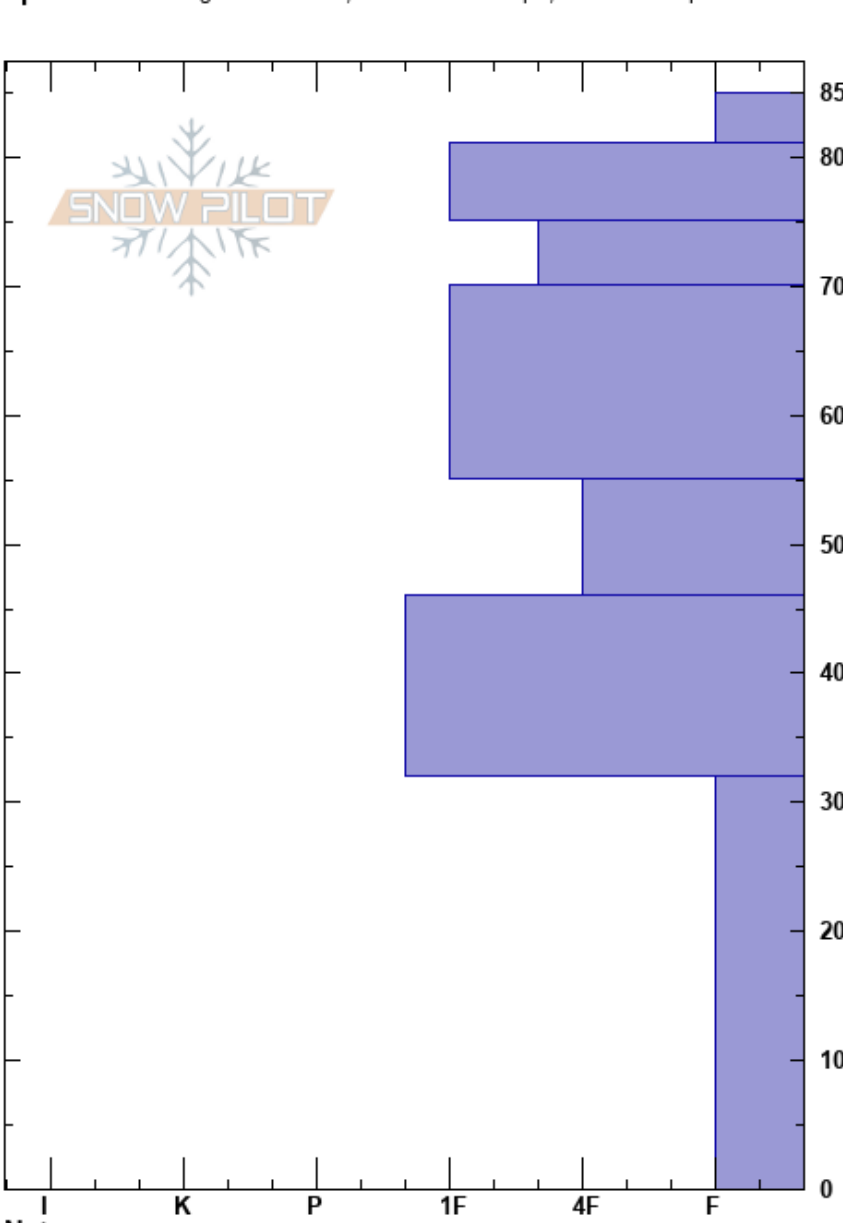

South Slushmans Ravine Bridger Bowl
 Bridger Range 02/04/2022 - 1:30pm
 MT Co-ord: 45.80364N, -110.93268W
 Elevation: 8640 ft Slope Angle: 38°
 Aspect: 50° Wind Loading: previous
 Specifics: Pit dug in a Ski Area; Ski tracks on slope; We skied slope

Stability: HS:85
 Air Temperature: 0°C PF: 30
 Sky Cover: SCT PS: 10
 Precipitation: NO
 Wind: Calm

Layer Notes:

Depth (cm)	Crystal		Moisture	ρ kg/m ³	Stability tests & Layer comments
	Form	Size			
85					
82-85	/ (+)	0.5 (0.5)			
78-82	•	0.5			
72-78	/ (•)	1 (1)			
68-72	•	1			
58-68	⊖	1-2			
35-58	⊙ ⊙				
0-35	^ (□)	2-3			←ECTP12 @12cm