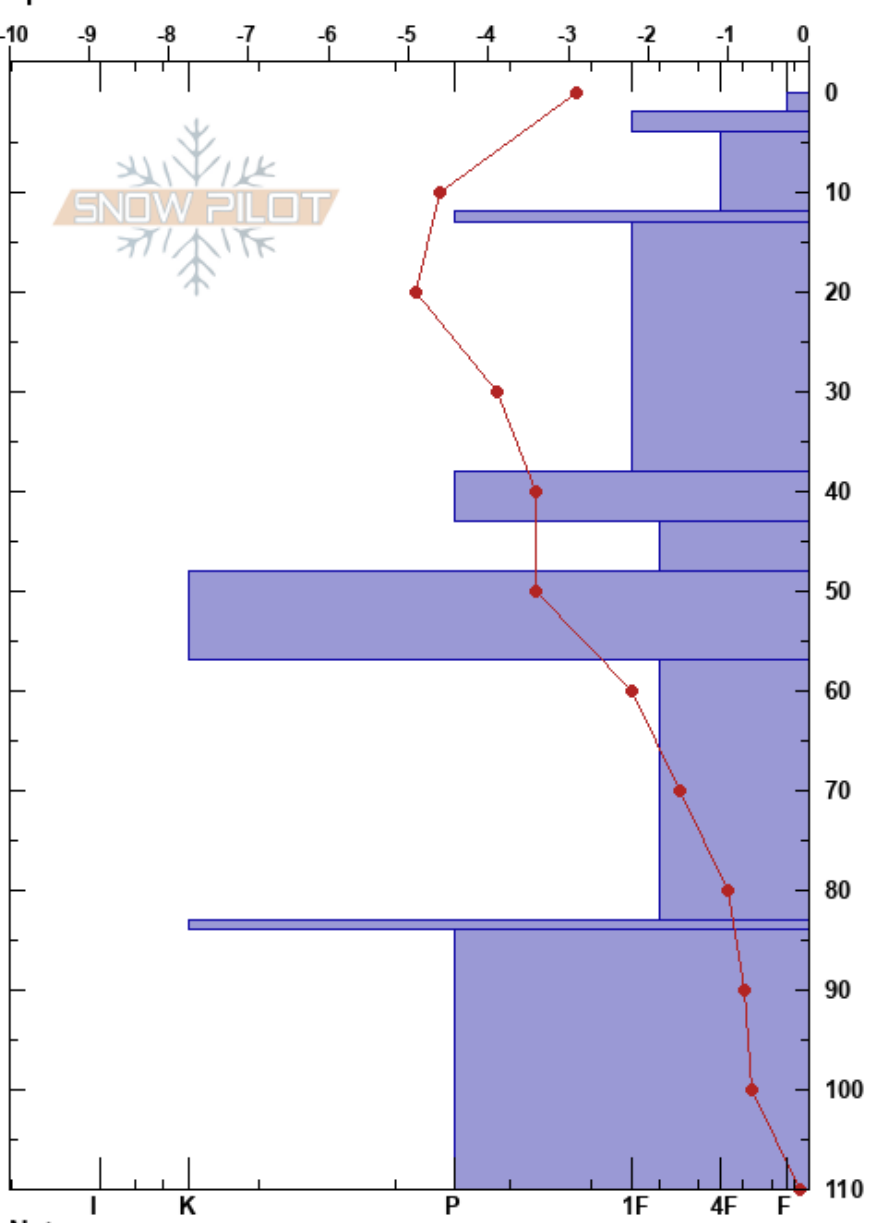

Side Show  
 Canadian Rockies  
 AB  
 Elevation: 1850 m  
 Aspect: SE  
 Specifics:

Jake Foster  
 01/02/2016 - 13:00  
 Co-ord:  
 Slope Angle: 30°  
 Wind Loading:

Stability: HS:110  
 Air Temperature: -5.9°C PF: 30  
 Sky Cover: SCT  
 Precipitation: S-1  
 Wind: S Light Breeze  
 Layer Notes:

Form	Crystal		Moisture	ρ kg/m³	Stability tests & Layer comments
	Size				
/	1-2		D		
/	0.5		D		
/	0.5-1		D		
=			D		
□	1-1.5		D		
♡	2-3		D		
□	1-1.5		D		
⊙⊙			D		
□	2		D		← CT13, SP @57cm ← CT12, SP @57cm right below MFcr
⊙⊙			D		
□ (^)	1-2		D		