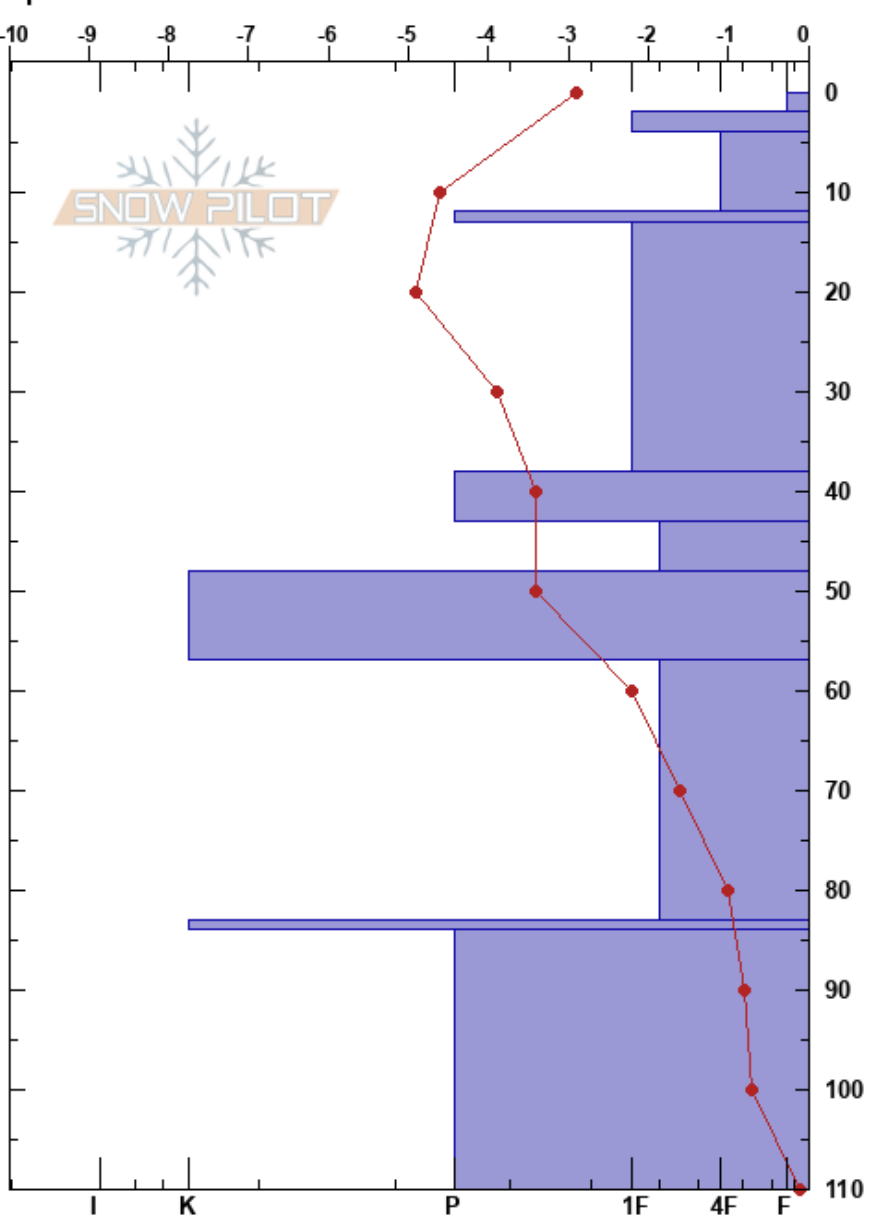

Side Show  
 Canadian Rockies  
 AB  
 Elevation: 1850 m  
 Aspect: SE  
 Specifics:

Jake Foster  
 01/02/2016 - 13:00  
 Co-ord:  
 Slope Angle: 30°  
 Wind Loading:

Stability:  
 Air Temperature: -5.9°C PF: 30  
 Sky Cover: SCT  
 Precipitation: S-1  
 Wind: S Light Breeze

Layer Notes:

Form	Crystal		Moisture	$\rho$ kg/m <sup>3</sup>	Stability tests & Layer comments
	Size				
/	1-2		D		
/	0.5		D		
/	0.5-1		D		
=			D		
□	1-1.5		D		
♡	2-3		D		
□	1-1.5		D		
⊙⊙			D		
□	2		D		← CT13, SP @57cm ← CT12, SP @57cm right below MFcr
⊙⊙			D		
□ (^)	1-2		D		