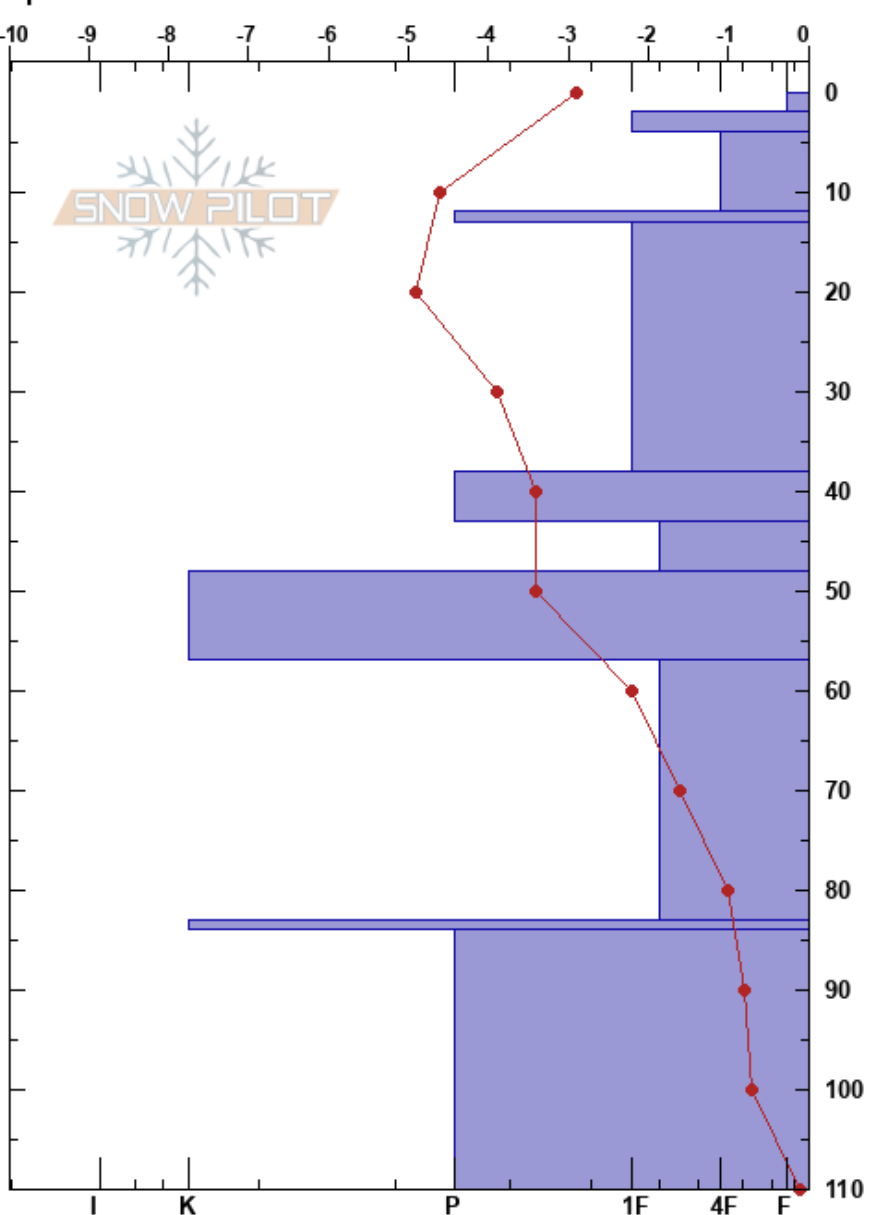

Side Show
 Canadian Rockies
 AB
 Elevation: 1850 m
 Aspect: SE
 Specifics:

Jake Foster
 01/02/2016 - 13:00
 Co-ord:
 Slope Angle: 30°
 Wind Loading:

Stability:
 Air Temperature: -5.9°C PF: 30
 Sky Cover: SCT
 Precipitation: S-1
 Wind: S Light Breeze

Layer Notes:

Form	Crystal		Moisture	ρ kg/m ³	Stability tests & Layer comments
	Size				
/	1-2		D		
/	0.5		D		
/	0.5-1		D		
=			D		
□	1-1.5		D		
♡	2-3		D		
□	1-1.5		D		
⊙⊙			D		
□	2		D		← CT13, SP @57cm ← CT12, SP @57cm right below MFcr
⊙⊙			D		
□ (^)	1-2		D		