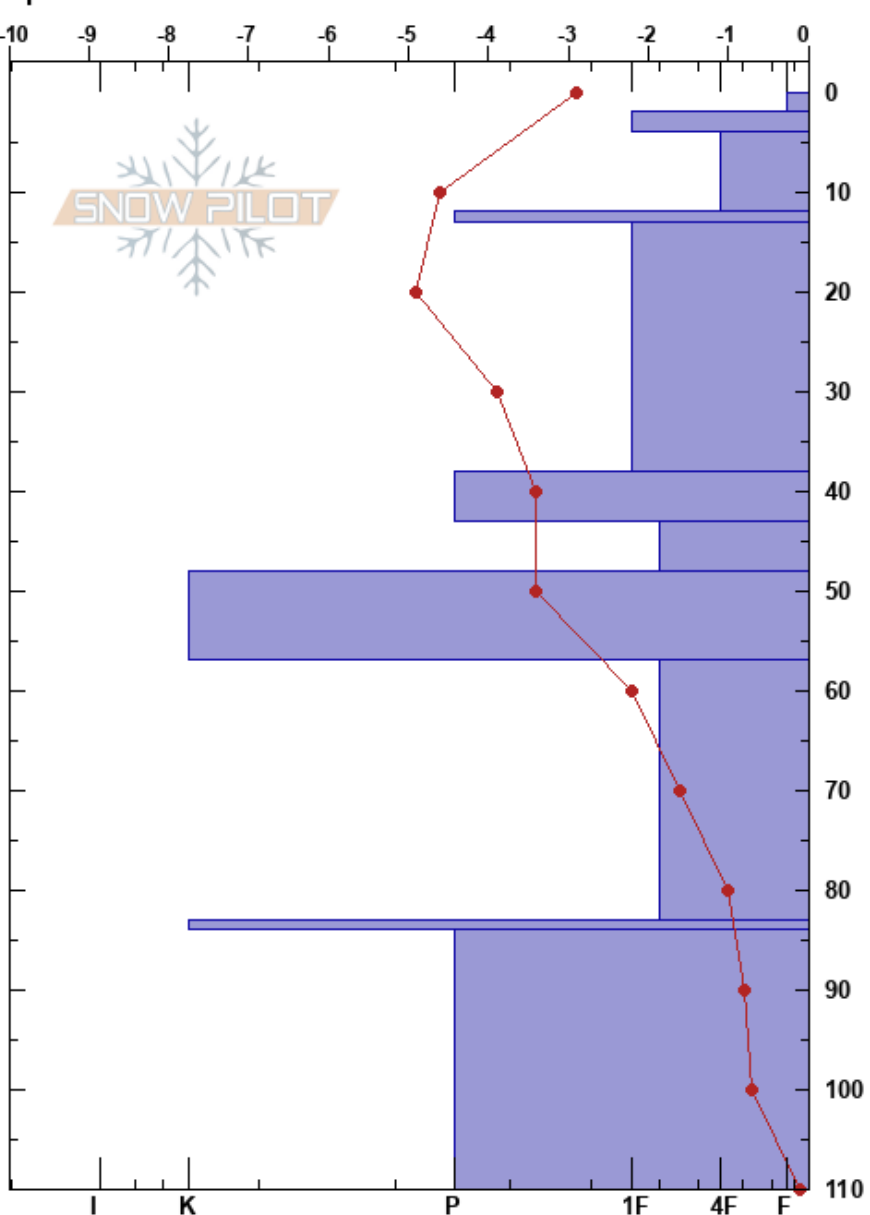

Side Show
 Canadian Rockies
 AB
 Elevation: 1850 m
 Aspect: SE
 Specifics:

Jake Foster
 01/02/2016 - 13:00
 Co-ord:
 Slope Angle: 30°
 Wind Loading:

Stability: HS:110
 Air Temperature: -5.9°C PF: 30
 Sky Cover: SCT
 Precipitation: S-1
 Wind: S Light Breeze
 Layer Notes:

Form	Crystal		Moisture	ρ kg/m³	Stability tests & Layer comments
	Size				
/	1-2		D		
/	0.5		D		
/	0.5-1		D		
=			D		
□	1-1.5		D		
♡	2-3		D		
□	1-1.5		D		
⊙⊙			D		
□	2		D		← CT13, SP @57cm ← CT12, SP @57cm right below MFcr
⊙⊙			D		
□ (^)	1-2		D		