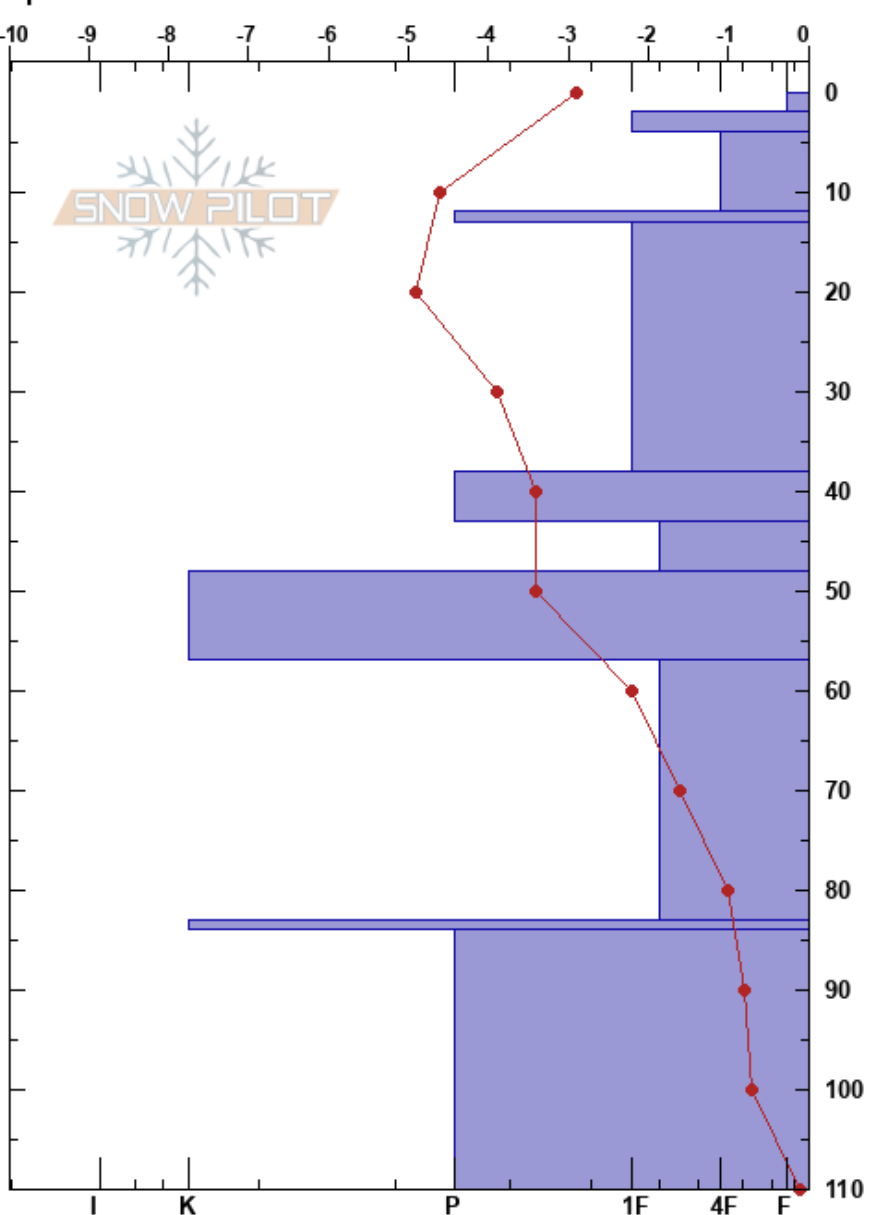

Side Show
 Canadian Rockies
 AB
 Elevation: 1850 m
 Aspect: SE
 Specifics:

Jake Foster
 01/02/2016 - 13:00
 Co-ord:
 Slope Angle: 30°
 Wind Loading:

Stability:
 Air Temperature: -5.9°C PF: 30
 Sky Cover: SCT
 Precipitation: S-1
 Wind: S Light Breeze

Layer Notes:

Form	Crystal		Moisture	ρ kg/m³	Stability tests & Layer comments
	Size				
/	1-2		D		
/	0.5		D		
/	0.5-1		D		
=			D		
□	1-1.5		D		
♡	2-3		D		
□	1-1.5		D		
⊙⊙			D		
□	2		D		← CT13, SP @57cm ← CT12, SP @57cm right below MFcr
⊙⊙			D		
□ (^)	1-2		D		