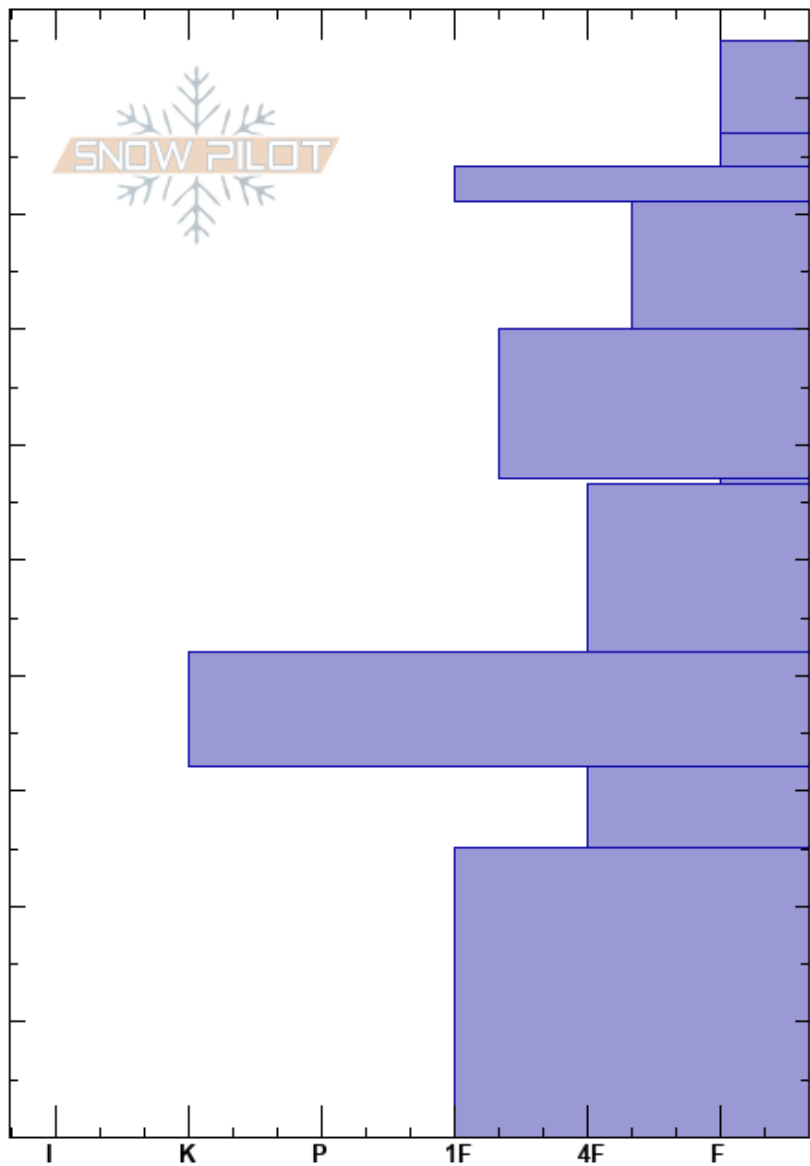

Lulu Pass
 Cooke City
 MT
 Elevation: 10000 ft
 Aspect: 175°
 Specifics: Snowmobile tracks on slope

Ian Hoyer
 01/30/2022 - 11:00am
 Co-ord: 45.07238N, -109.95519W
 Slope Angle: 32°
 Wind Loading: previous

Stability: Good
 Air Temperature:
 Precipitation: NO
 Wind: S Light Breeze

HS:95
 PF: 35 57-56.5cm: Problematic layer

Crystal Form	Crystal Size	Moisture	ρ kg/m ³	Stability tests & Layer comments
+				
☐				
•				
☐				
☐				
∨				← ECTP16 @57cm
☐	1			
⊙⊙ (☐)				
☐	2-4			
⊙⊙ (☐)	(5)			