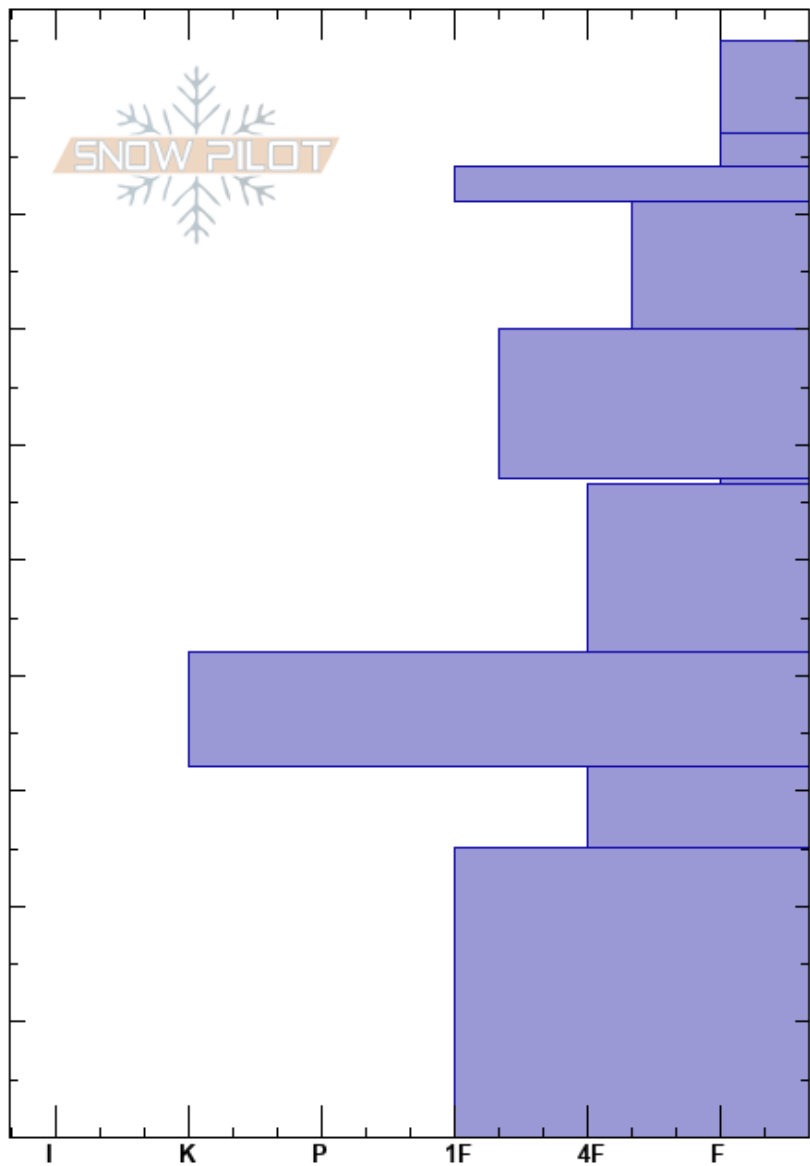

Lulu Pass  
 Cooke City  
 MT  
 Elevation: 10000 ft  
 Aspect: 175°  
 Specifics: Snowmobile tracks on slope

Ian Hoyer  
 01/30/2022 - 11:00am  
 Co-ord: 45.07238N, -109.95519W  
 Slope Angle: 32°  
 Wind Loading: previous

Stability: Good  
 Air Temperature:  
 Sky Cover: BKN  
 Precipitation: NO  
 Wind: S Light Breeze

HS:95  
 PF: 35 57-56.5cm: Problematic layer

Crystal Form	Crystal Size	Moisture	$\rho$ kg/m <sup>3</sup>	Stability tests & Layer comments
+				
☐				
•				
☐				
☐				
∨				← ECTP16 @57cm
☐	1			
⊙⊙ (☐)				
☐	2-4			
⊙⊙ (☐)	(5)			