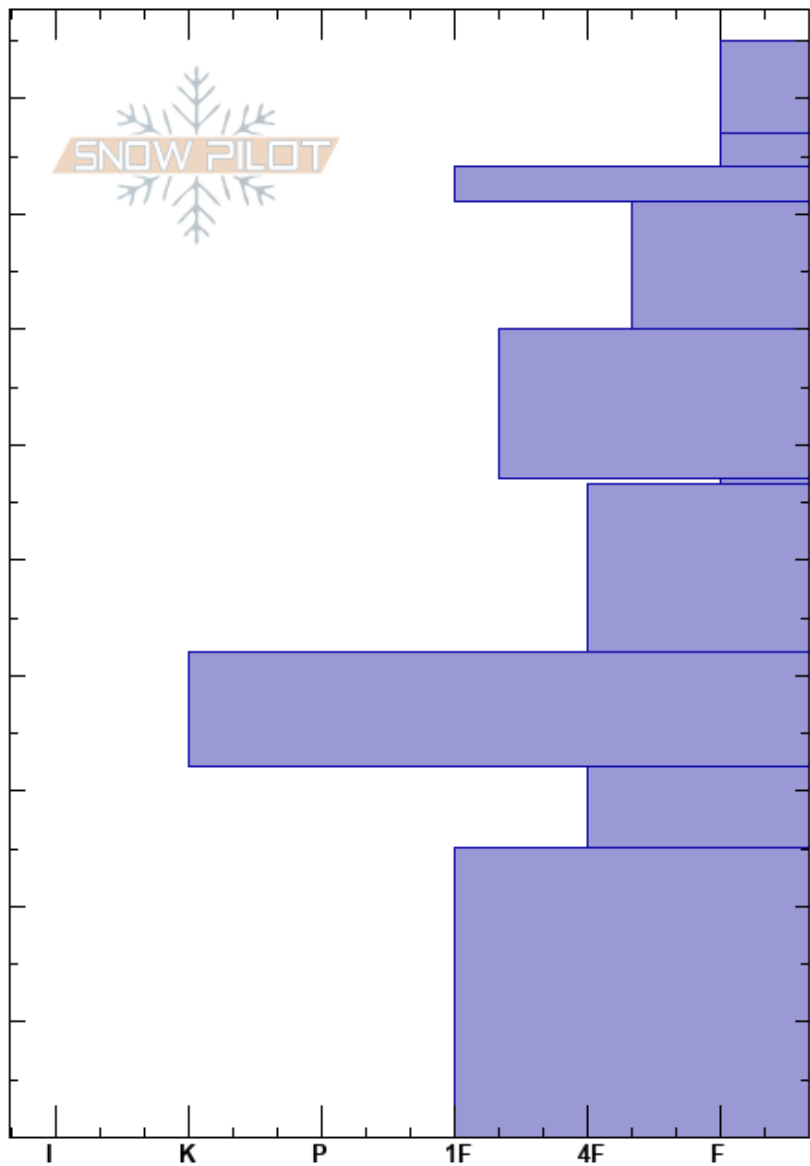

Lulu Pass  
 Cooke City  
 MT  
 Elevation: 10000 ft  
 Aspect: 175°  
 Specifics: Snowmobile tracks on slope

Ian Hoyer  
 01/30/2022 - 11:00am  
 Co-ord: 45.07238N, -109.95519W  
 Slope Angle: 32°  
 Wind Loading: previous

Stability: Good  
 Air Temperature:  
 Precipitation: NO  
 Wind: S Light Breeze

HS:95  
 PF: 35 57-56.5cm: Problematic layer

Depth (cm)	Crystal		Moisture	$\rho$ kg/m <sup>3</sup>	Stability tests & Layer comments
	Form	Size			
95					
90	+				
85	☐				
80	•				
75	☐				
70	☐				
65	☐				
60	∨				← ECTP16 @57cm
55	☐	1			
50	☐				
45	⊙⊙ (☐)				
40	☐	2-4			
35	☐				
30	☐				
25	⊙⊙ (☐)	(5)			
20					
15					
10					
5					
0					