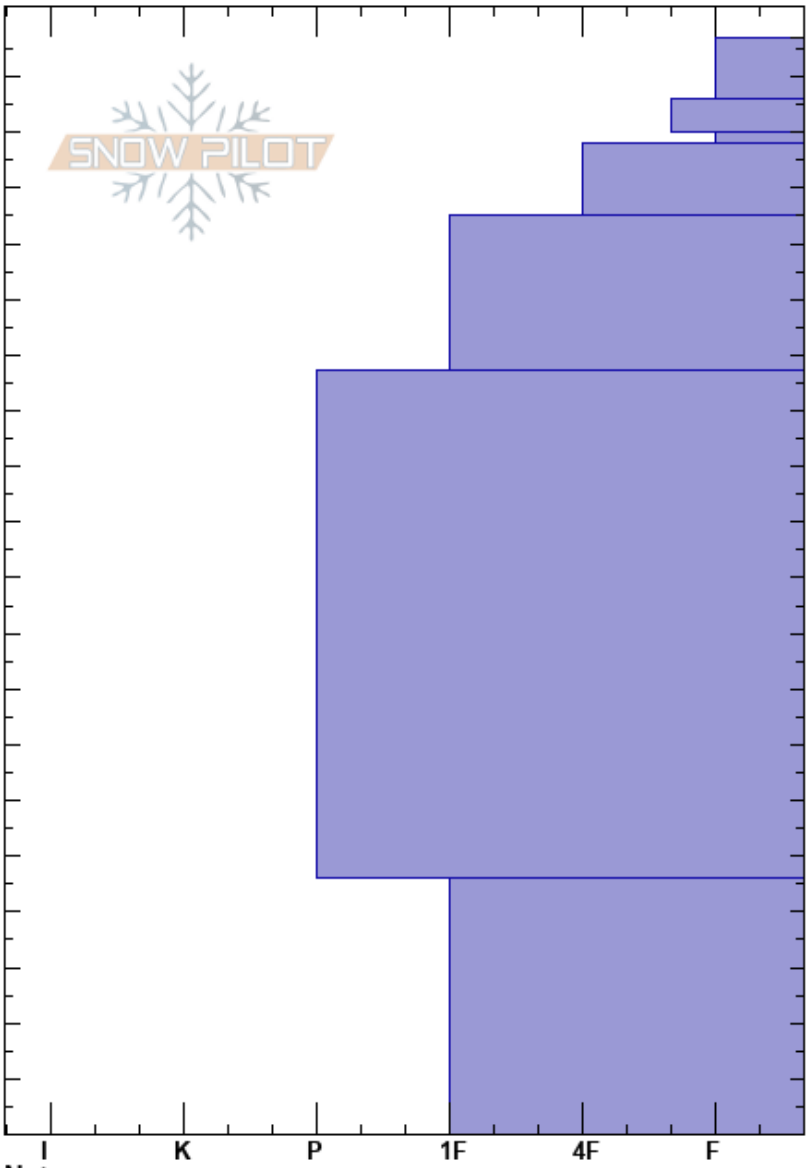

Almost Died
 Cooke City
 MT
 Elevation: 9500 ft
 Aspect: 60°
 Specifics: Snowmobile tracks on slope

Ian Hoyer
 01/29/2022 - 3:45pm
 Co-ord: 45.05053N, -109.93102W
 Slope Angle: 28°
 Wind Loading: previous

Stability: Good
 Air Temperature:
 Sky Cover: BKN
 Precipitation: NO
 Wind: Calm

HS: 197
 Layer Notes:
 180-178cm: Problematic layer

Elevation (ft)	Crystal		Moisture	ρ kg/m ³	Stability tests & Layer comments
	Form	Size			
197					
190	∅				
180	∇	46			
170	□				
150	⊖				
90	⊖				
20	⊖				