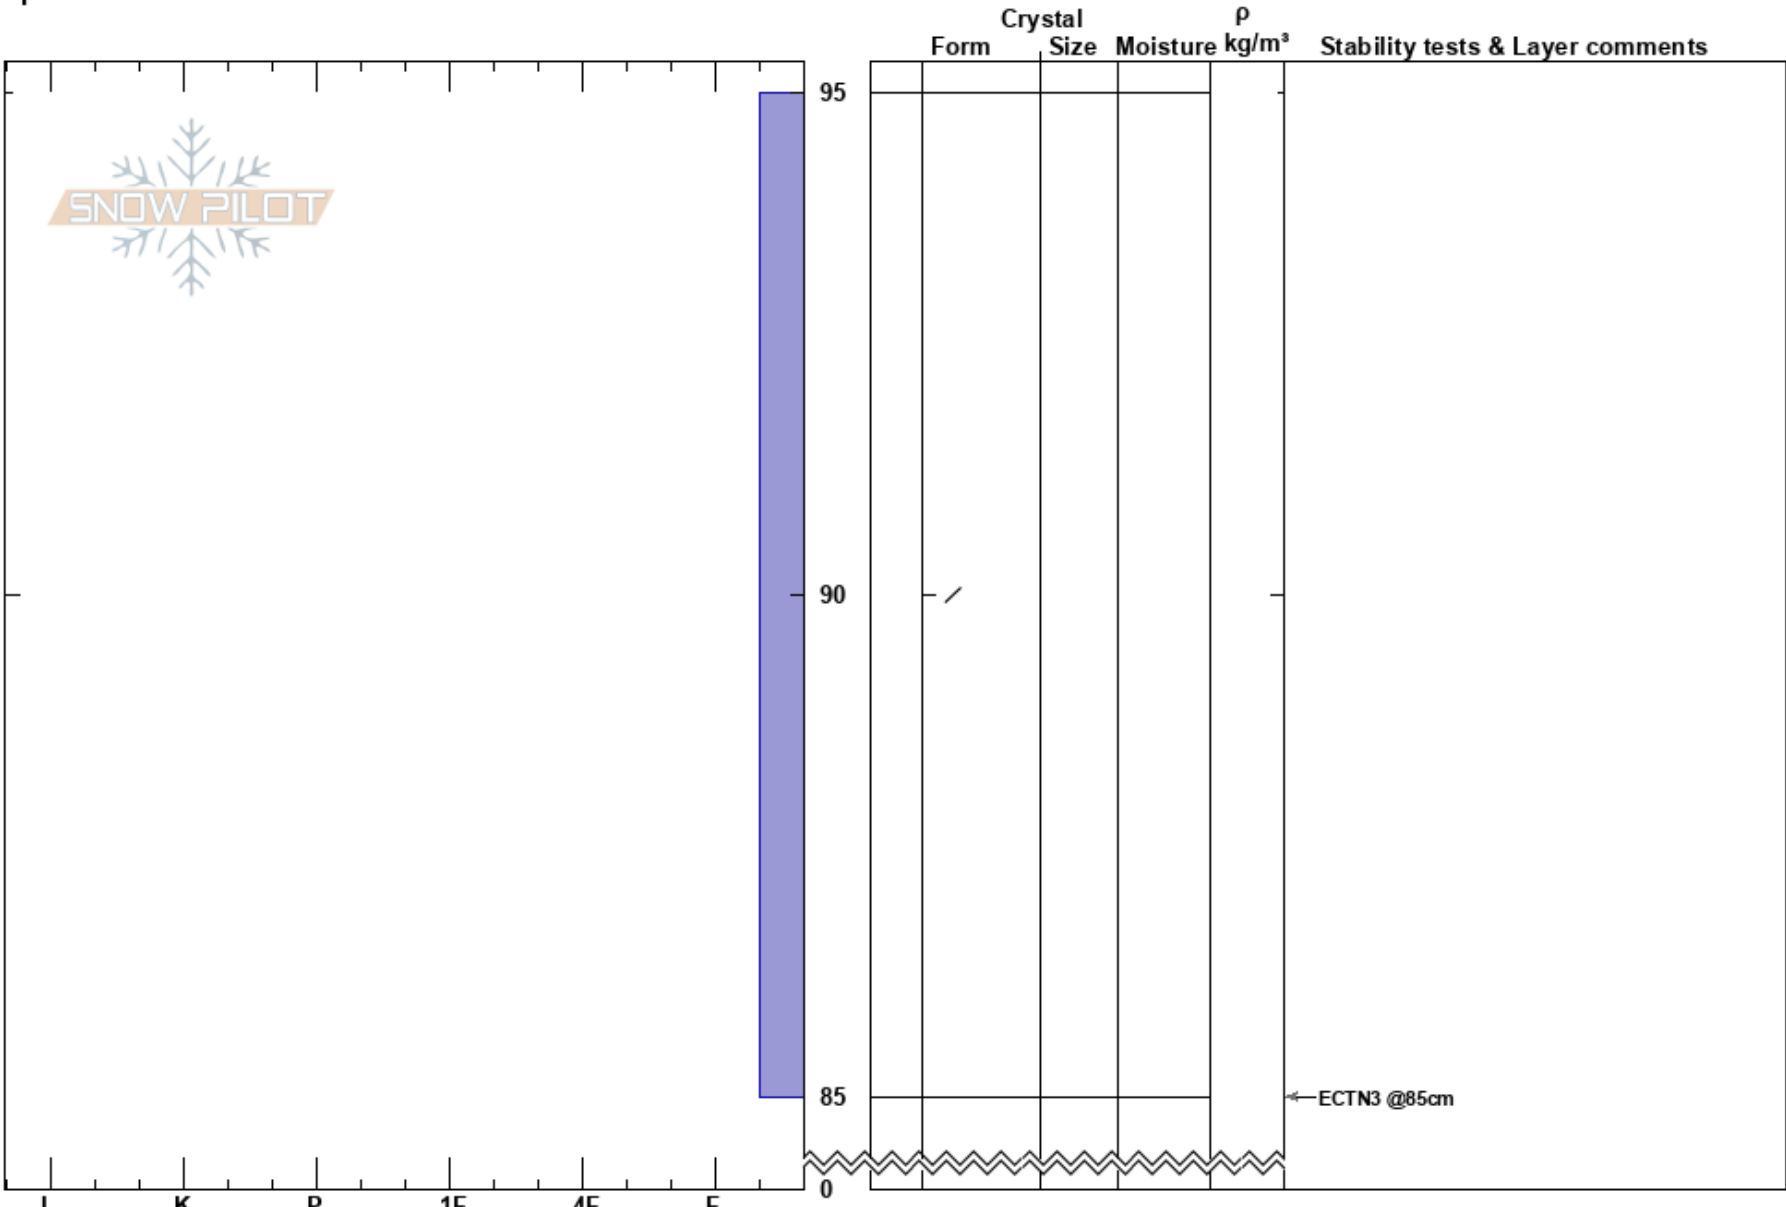

RMP Eastside  
Silverton  
CO  
Elevation: 11790 ft  
Aspect: 285°  
Specifics:

Robert Roof  
12/11/2021 - 11:30am  
Co-ord: 37.89050N, -107.70310W  
Slope Angle: 20°  
Wind Loading:

Stability:  
Air Temperature: 25°F  
Sky Cover: CLR  
Precipitation: NO  
Wind: NW Light Breeze

Layer Notes:

HS: 95  
PF: 75  
PS: 30

Notes: