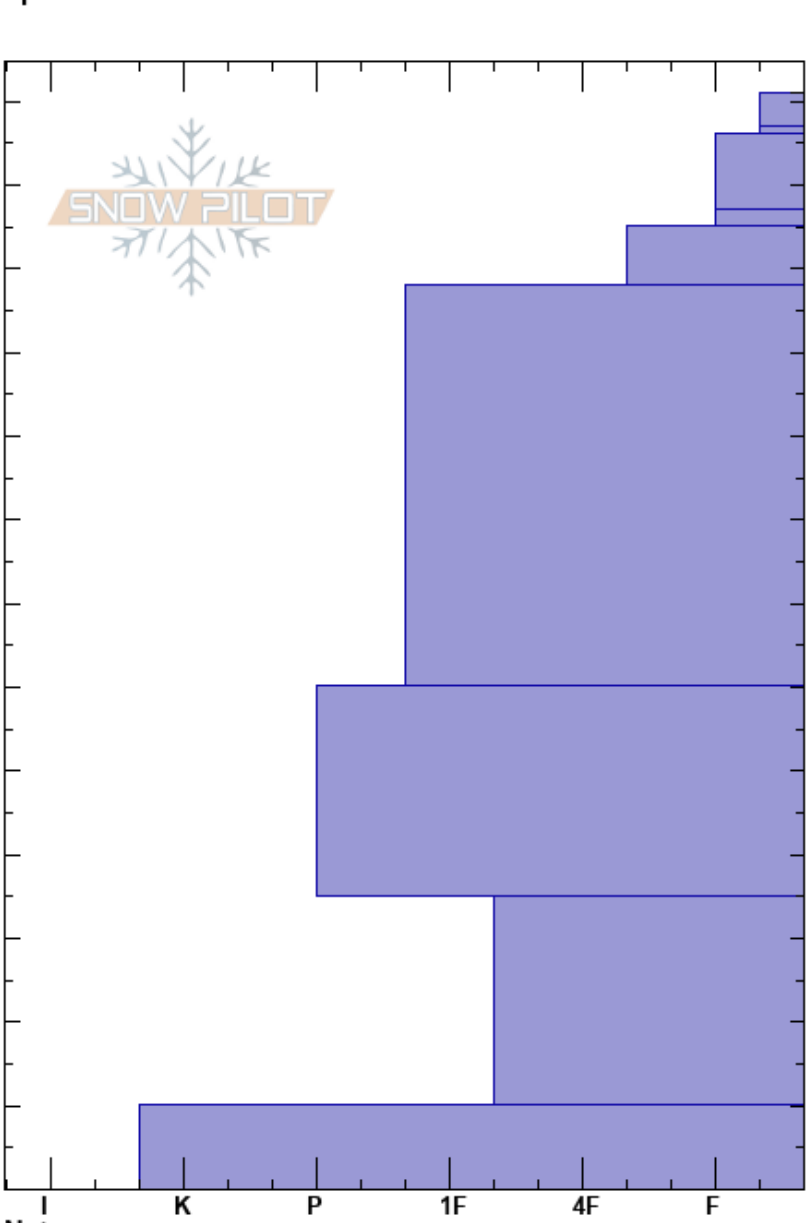

Weather Station
 Lionhead Range
 MT
 Elevation: 8718 ft
 Aspect: 330°
 Specifics:

Hannah Marshall
 01/29/2022 - 11:37am
 Co-ord: 44.71014N, -111.32459W
 Slope Angle:
 Wind Loading:

Stability:
 Air Temperature:
 Sky Cover: FEW
 Precipitation: NO
 Wind: Calm

HS: 131
 PF: 20
 Layer Notes:

Elevation (ft)	Crystal		ρ kg/m ³	Stability tests & Layer comments
	Form	Size		
131	/			
120 - 131	V	6		
110 - 120	/ (□)	(0.5)		
100 - 110	V	10-15		
110	□	1		
60 - 110	⊖	1		
35 - 60	⊖	1		
25 - 35	⊖	2-3		
10 - 25	⊙⊙			