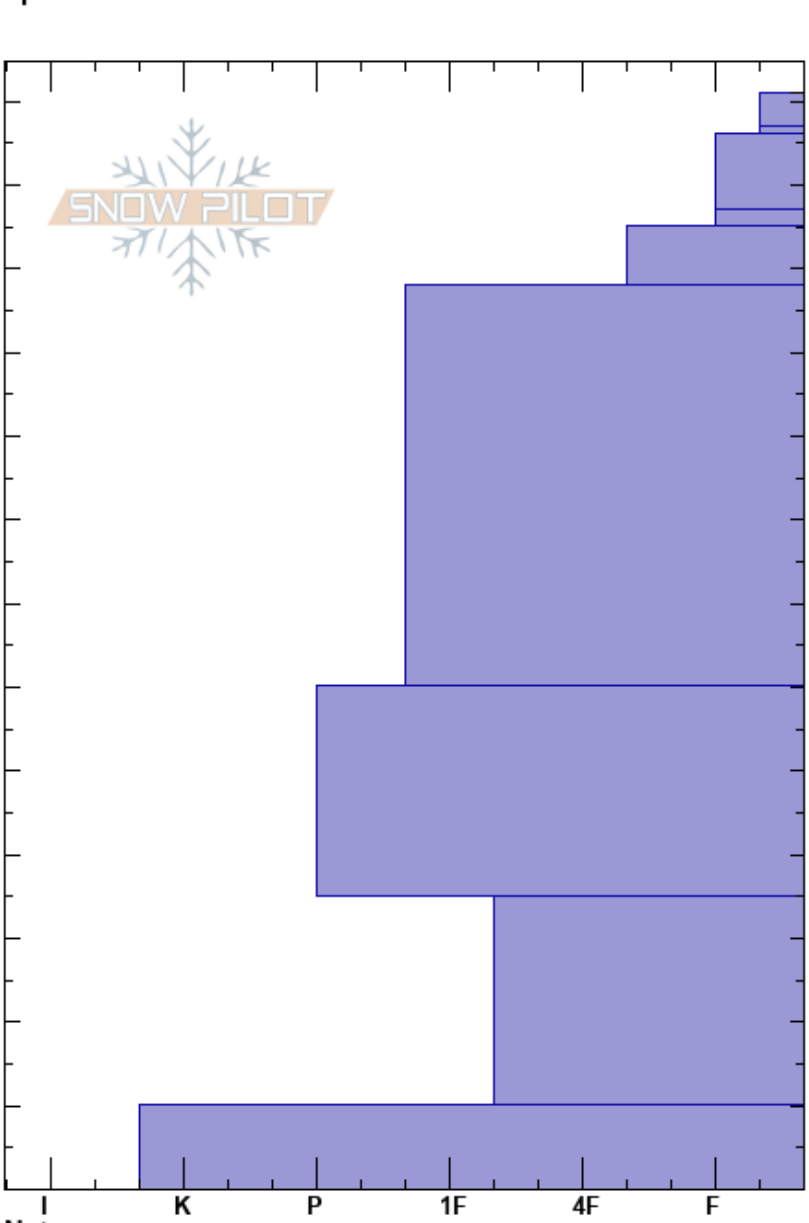

Weather Station  
 Lionhead Range  
 MT  
 Elevation: 8718 ft  
 Aspect: 330°  
 Specifics:

Hannah Marshall  
 01/29/2022 - 11:37am  
 Co-ord: 44.71014N, -111.32459W  
 Slope Angle:  
 Wind Loading:

Stability:  
 Air Temperature:  
 Sky Cover: FEW  
 Precipitation: NO  
 Wind: Calm

HS: 131  
 PF: 20  
 Layer Notes:

Crystal Form	Crystal Size	Moisture	$\rho$ kg/m <sup>3</sup>	Stability tests & Layer comments
/				
V	6			
/ (□)	(0.5)			
V	10-15			
□	1			
⊖	1			
⊖	1			
⊖	2-3			
⊙⊙				