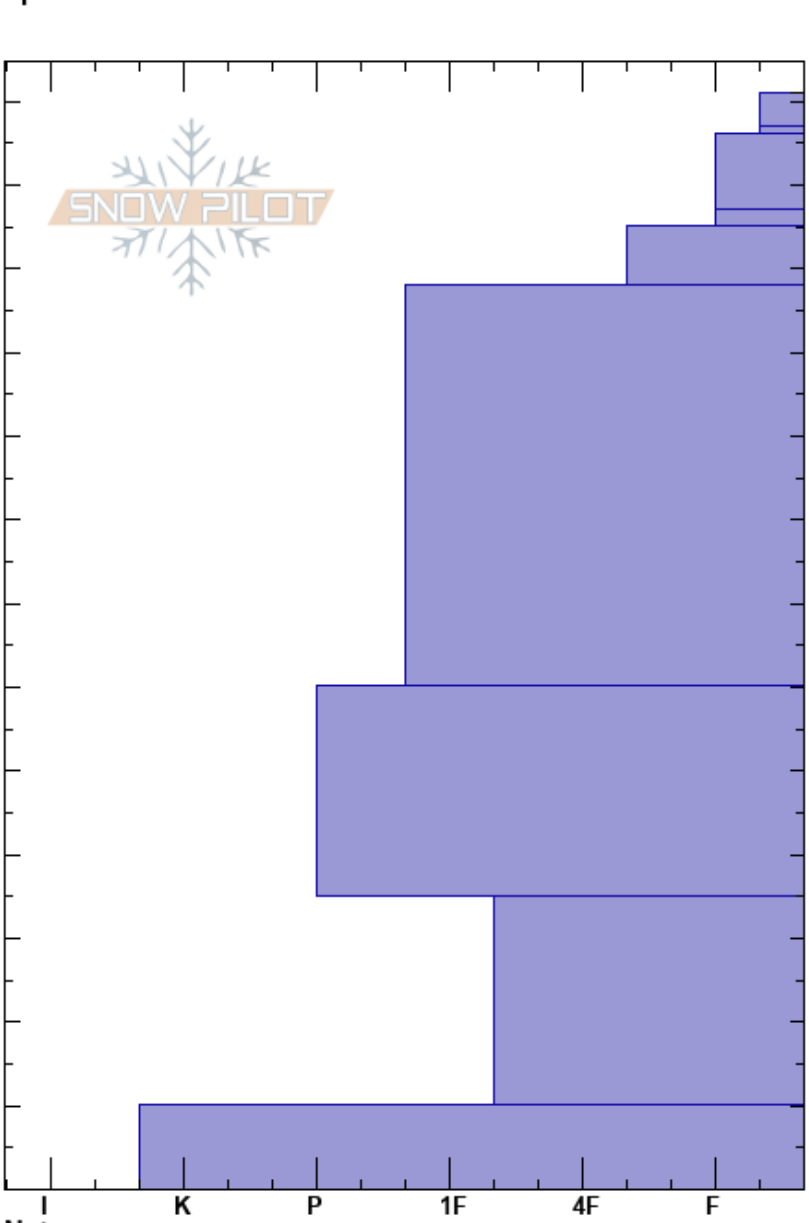

Weather Station
 Lionhead Range
 MT
 Elevation: 8718 ft
 Aspect: 330°
 Specifics:

Hannah Marshall
 01/29/2022 - 11:37am
 Co-ord: 44.71014N, -111.32459W
 Slope Angle:
 Wind Loading:

Stability:
 Air Temperature:
 Sky Cover: FEW
 Precipitation: NO
 Wind: Calm

HS: 131
 PF: 20
 Layer Notes:

Crystal Form	Crystal Size	Moisture	ρ kg/m ³	Stability tests & Layer comments
/				
V	6			
/ (□)	(0.5)			
V	10-15			
□	1			
⊖	1			
⊖	1			
⊖	2-3			
⊙⊙				

Notes:

ECTX