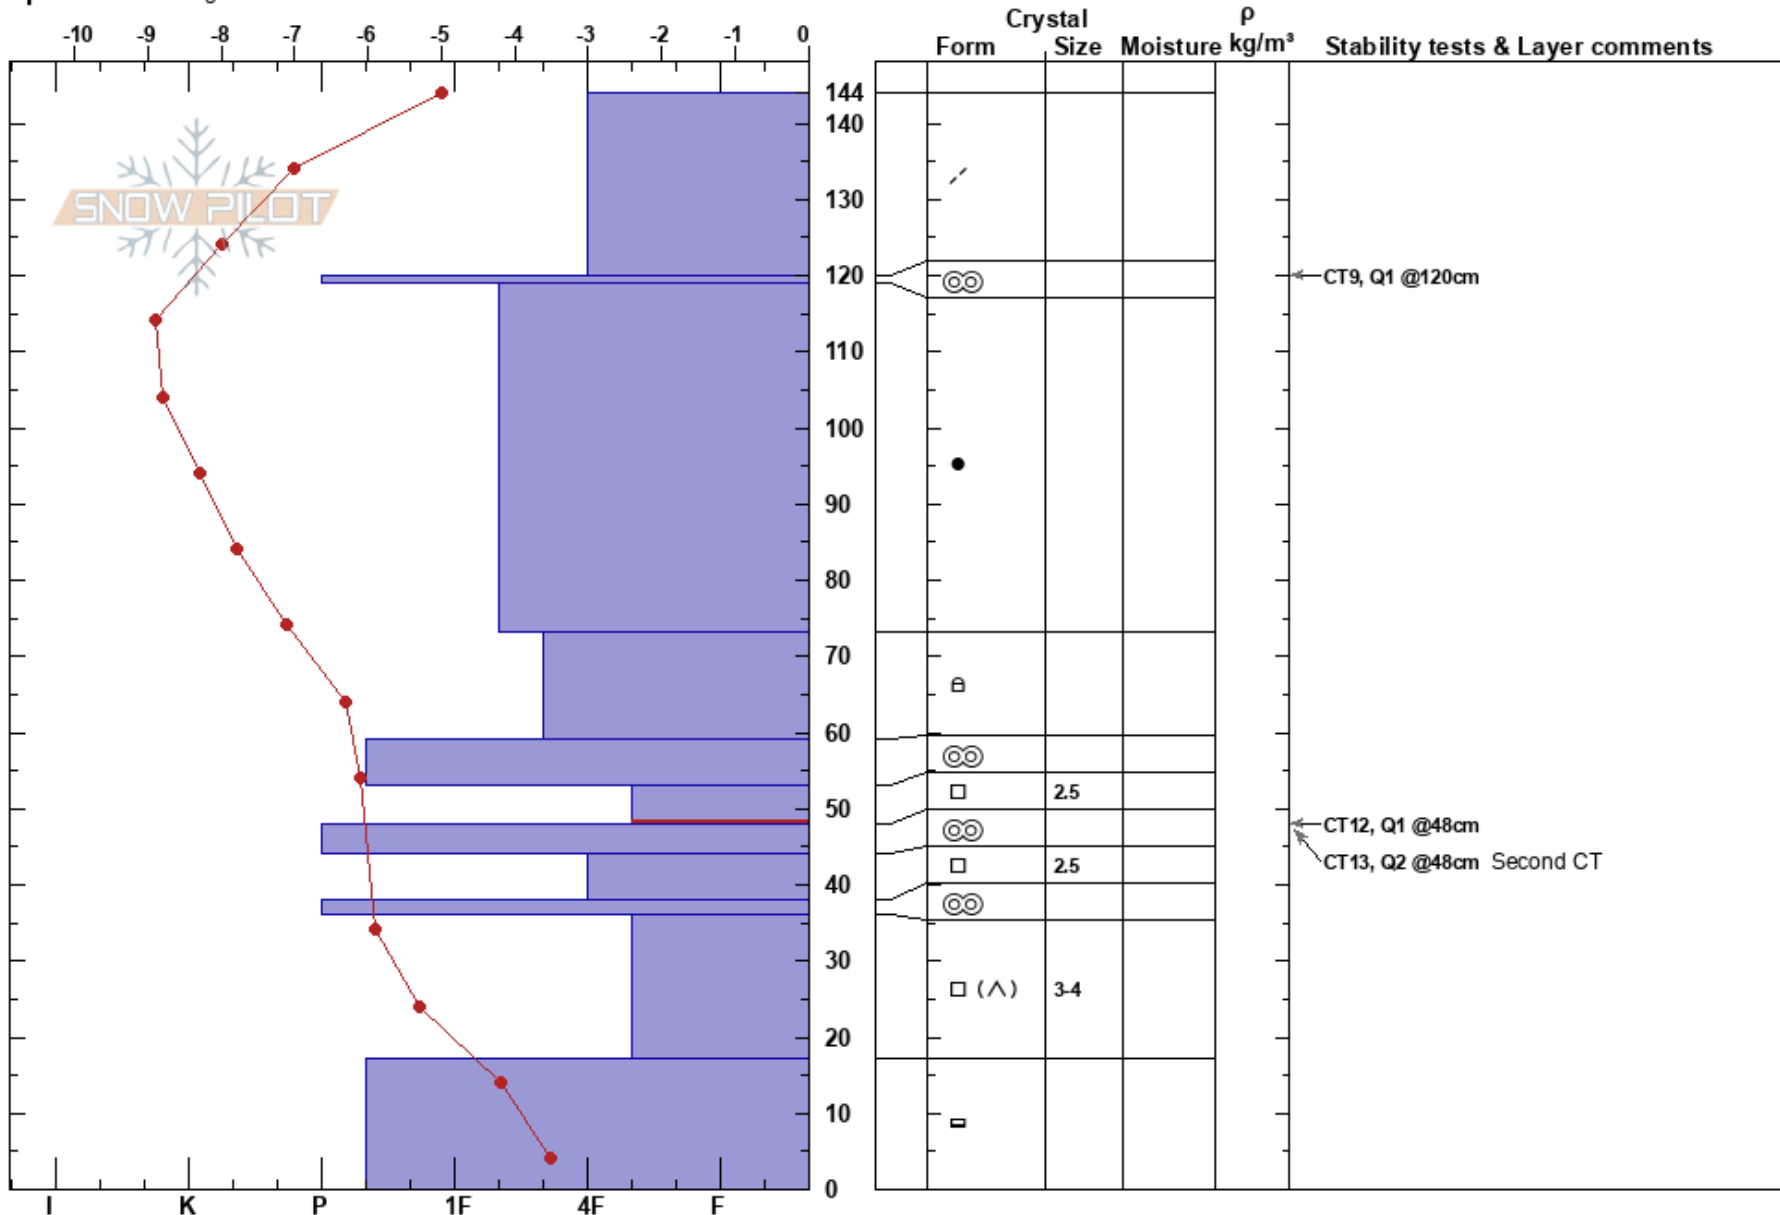

Hanging Valley
 Madison Range-N
 MT

Mitch Upton
 01/28/2022 - 1:00pm
 Co-ord:
 Slope Angle: 45°
 Wind Loading: previous

Stability: **HS: 144**
 Air Temperature: -5°C
 Sky Cover: CLR
 Precipitation: NO
 Wind: W Calm
 Layer Notes: 53-48cm: Problematic layer

Elevation: 9992 ft
 Aspect: 120°

Specifics: Pit dug in a Ski Area

Notes: