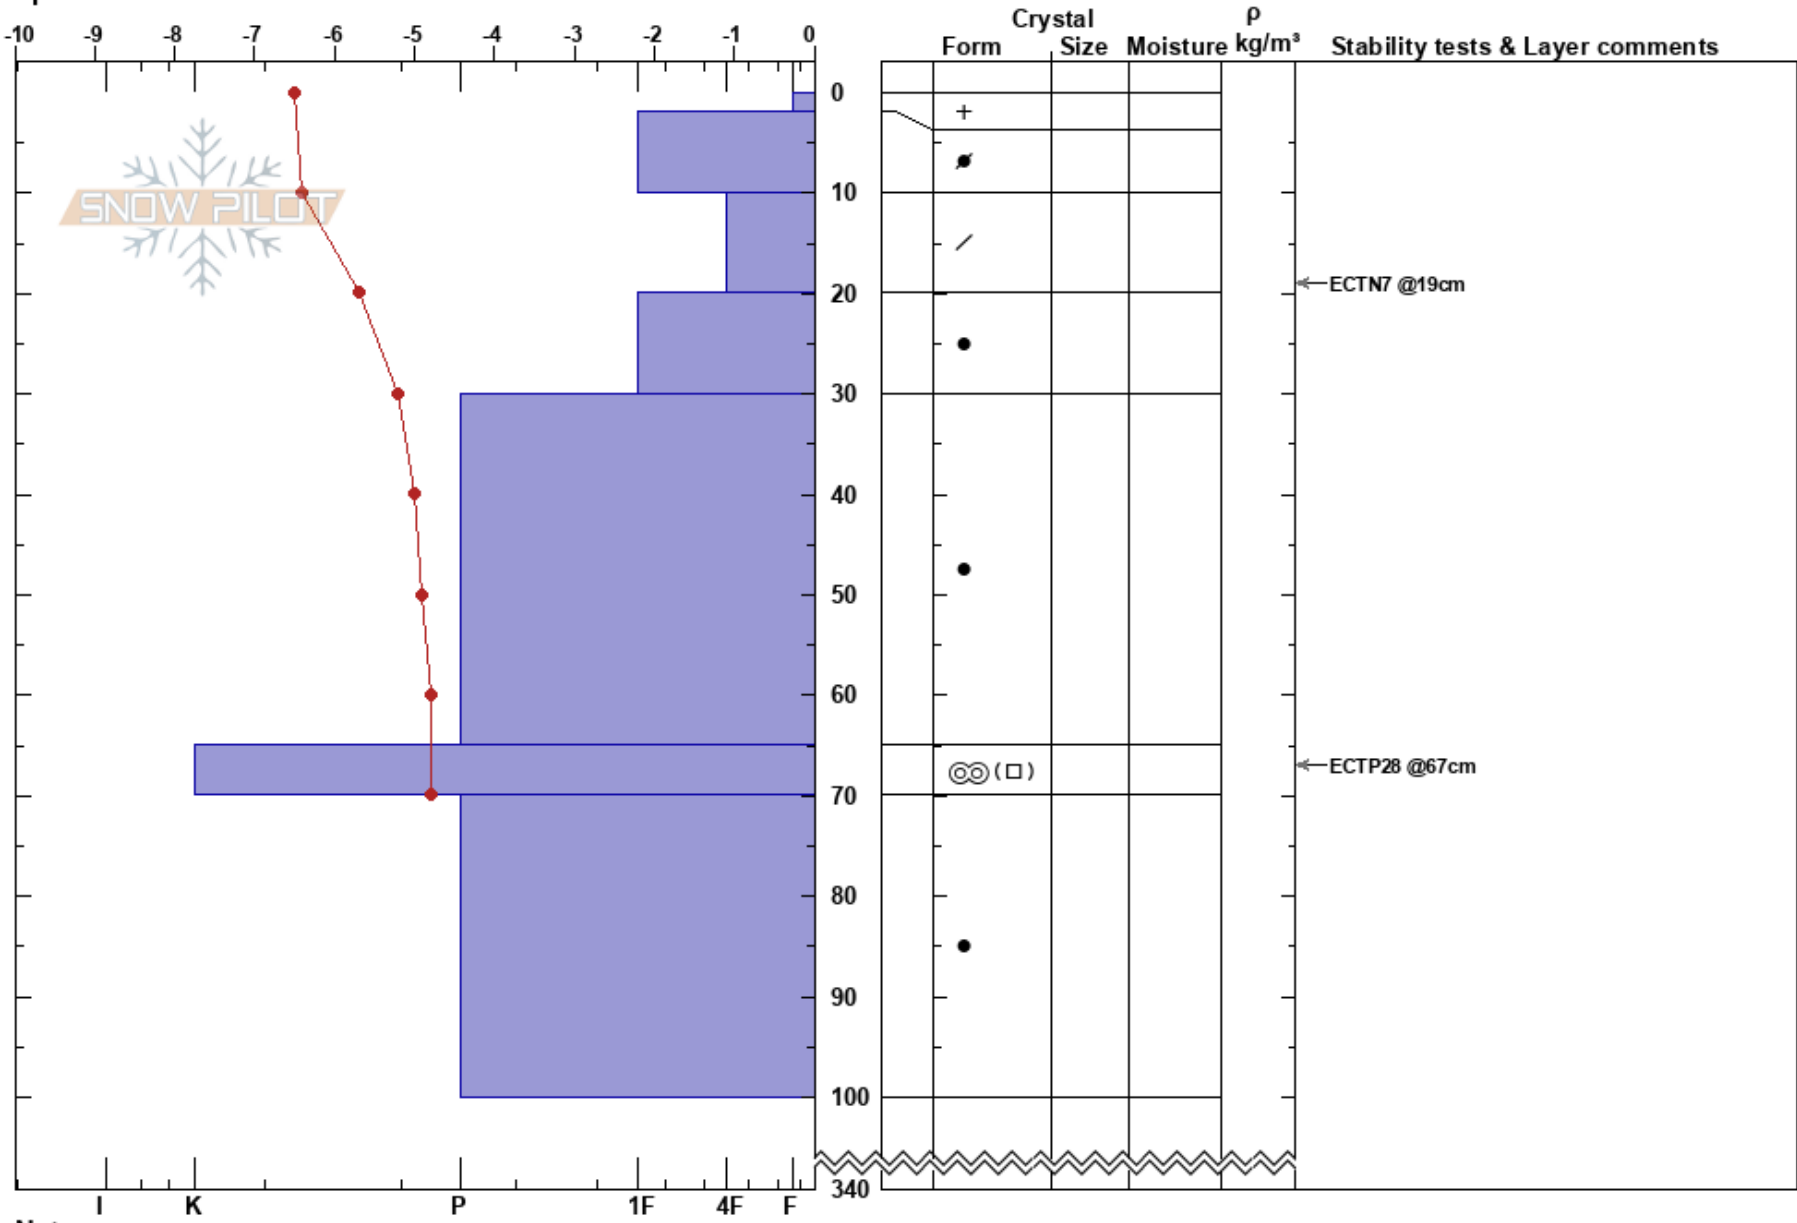

Stensdalen
 Vålådalen
 Sweden
Elevation: 1023 m
Aspect: SE
Specifics:

Oskar Brodén
 28/01/2022 - 11:20
Co-ord: 63.10020N, 12.64526E
Slope Angle: 17°
Wind Loading: previous

Stability: HS:340
Air Temperature: -6.7°C **PF:** 10
Sky Cover: BKN
Precipitation: S-1
Wind: W Light Breeze

Layer Notes:

Notes: