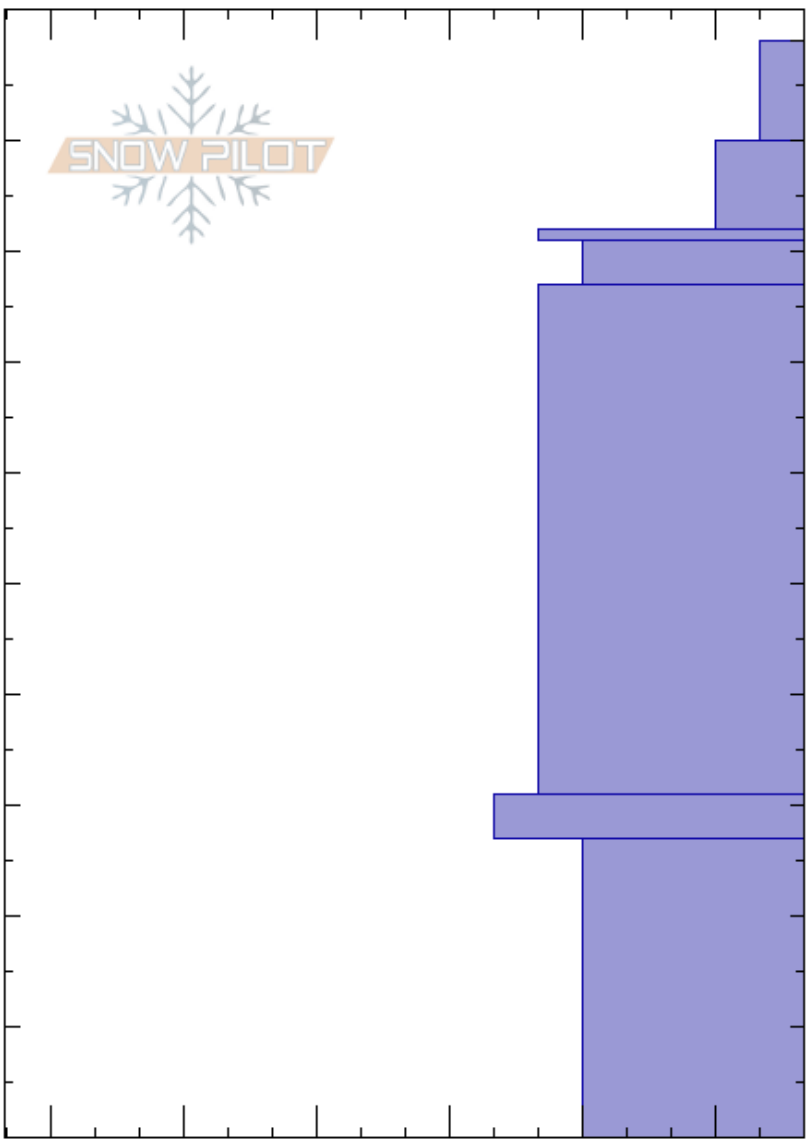

Mt. Ellis Ridgeline  
 Gallatin Range-N  
 MT  
 Elevation: 7800 ft  
 Aspect: 75°  
 Specifics:

Ian Hoyer  
 01/27/2022 - 11:00am  
 Co-ord: 45.58432N, -110.95830W  
 Slope Angle: 30°  
 Wind Loading: no

Stability: Very Good  
 Air Temperature:  
 Sky Cover: CLR  
 Precipitation: NO  
 Wind: Calm  
 HS: 99  
 PF: 99 27-0cm: Problematic layer  
 PS: 15

Height (cm)	Crystal		Moisture	$\rho$ kg/m <sup>3</sup>	Stability tests & Layer comments
	Form	Size			
99					
90	+				
85	/				
81	⊙⊙				← ECTN5 @81cm
80	□	1			
55	□	1-2			
30	⊙⊙ (□)	(2)			
15	□ ⊙⊙	2-4			