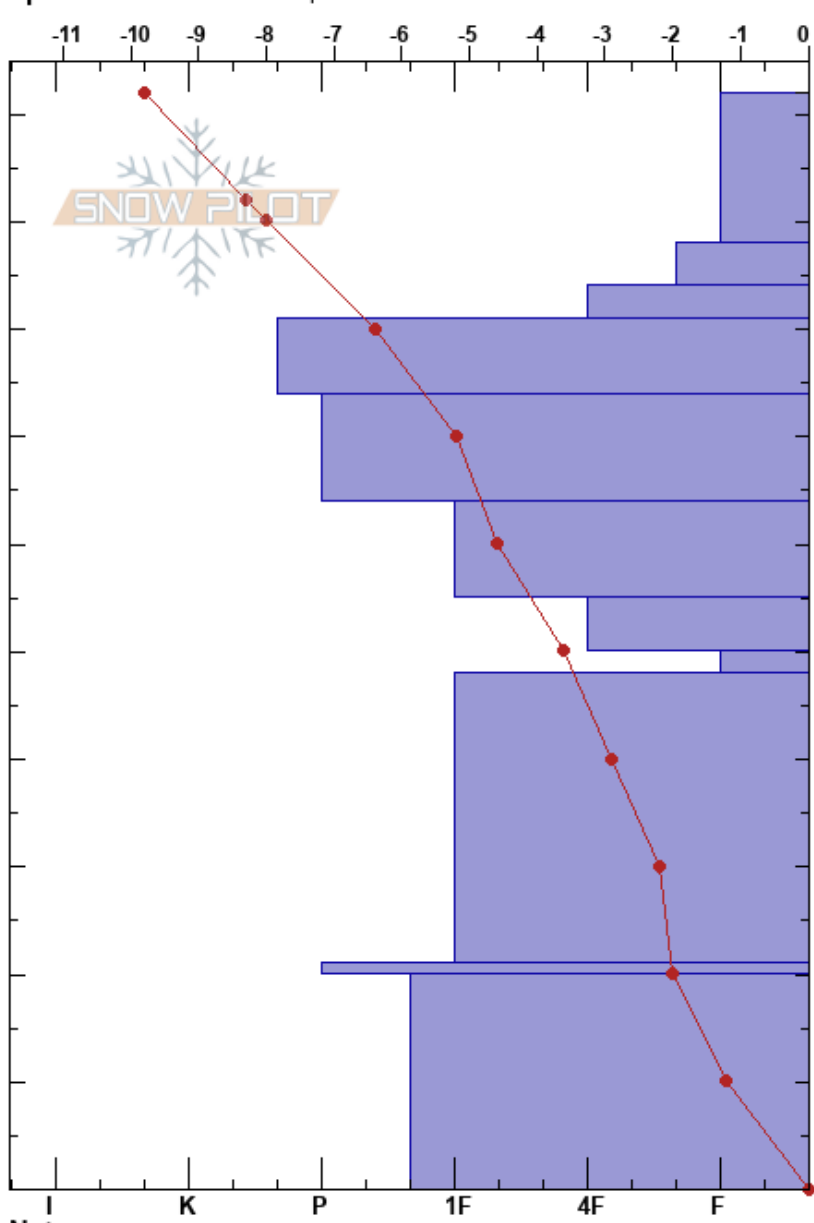

Beehive/Middle ridge E
 Madison Range-N
 MT
 Elevation: 2844 m
 Aspect: 65°

Jordan Allen
 01/26/2022 - 11:52am
 Co-ord: 45.32872N, -111.38194W
 Slope Angle: 13°
 Wind Loading: previous

Stability: Good
 Air Temperature: -6.8°C
 Sky Cover: FEW
 Precipitation: NO
 Wind: W Calm

HS: 102
 PF: 15 50-48cm: Problematic layer
 PS: 15

Specifics: Ski tracks on slope

| Form | Crystal Size | Moisture | ρ kg/m ³ | Stability tests & Layer comments |
|-------|--------------|----------|--------------------------|------------------------------------|
| / | 1 | | | |
| / | 0.5-1.5 | D | | |
| / | 0.5-1 | D | | ← ECTN4 @91cm ← CT2, Q3 @91cm |
| / (•) | 1 (0.3) | D | | ← CT13, Q2 @81cm |
| • | 0.1-0.5 | D | | ← ECTN19 @74cm ← CT20, Q2 @74cm |
| | 1-0.3 | D | | |
| • | 0.5-1 | D | | ← CT26, Q3 @58cm |
| ⊖ | 1.5-2 | D | | ← ECTN27 @50cm |
| ⊖ | 1-2 | D | | ← CT28, Q2 @50cm |
| | | | | |
| ⊖⊖ | | D | | |
| | | | | |
| ^ | 3 | D | | |