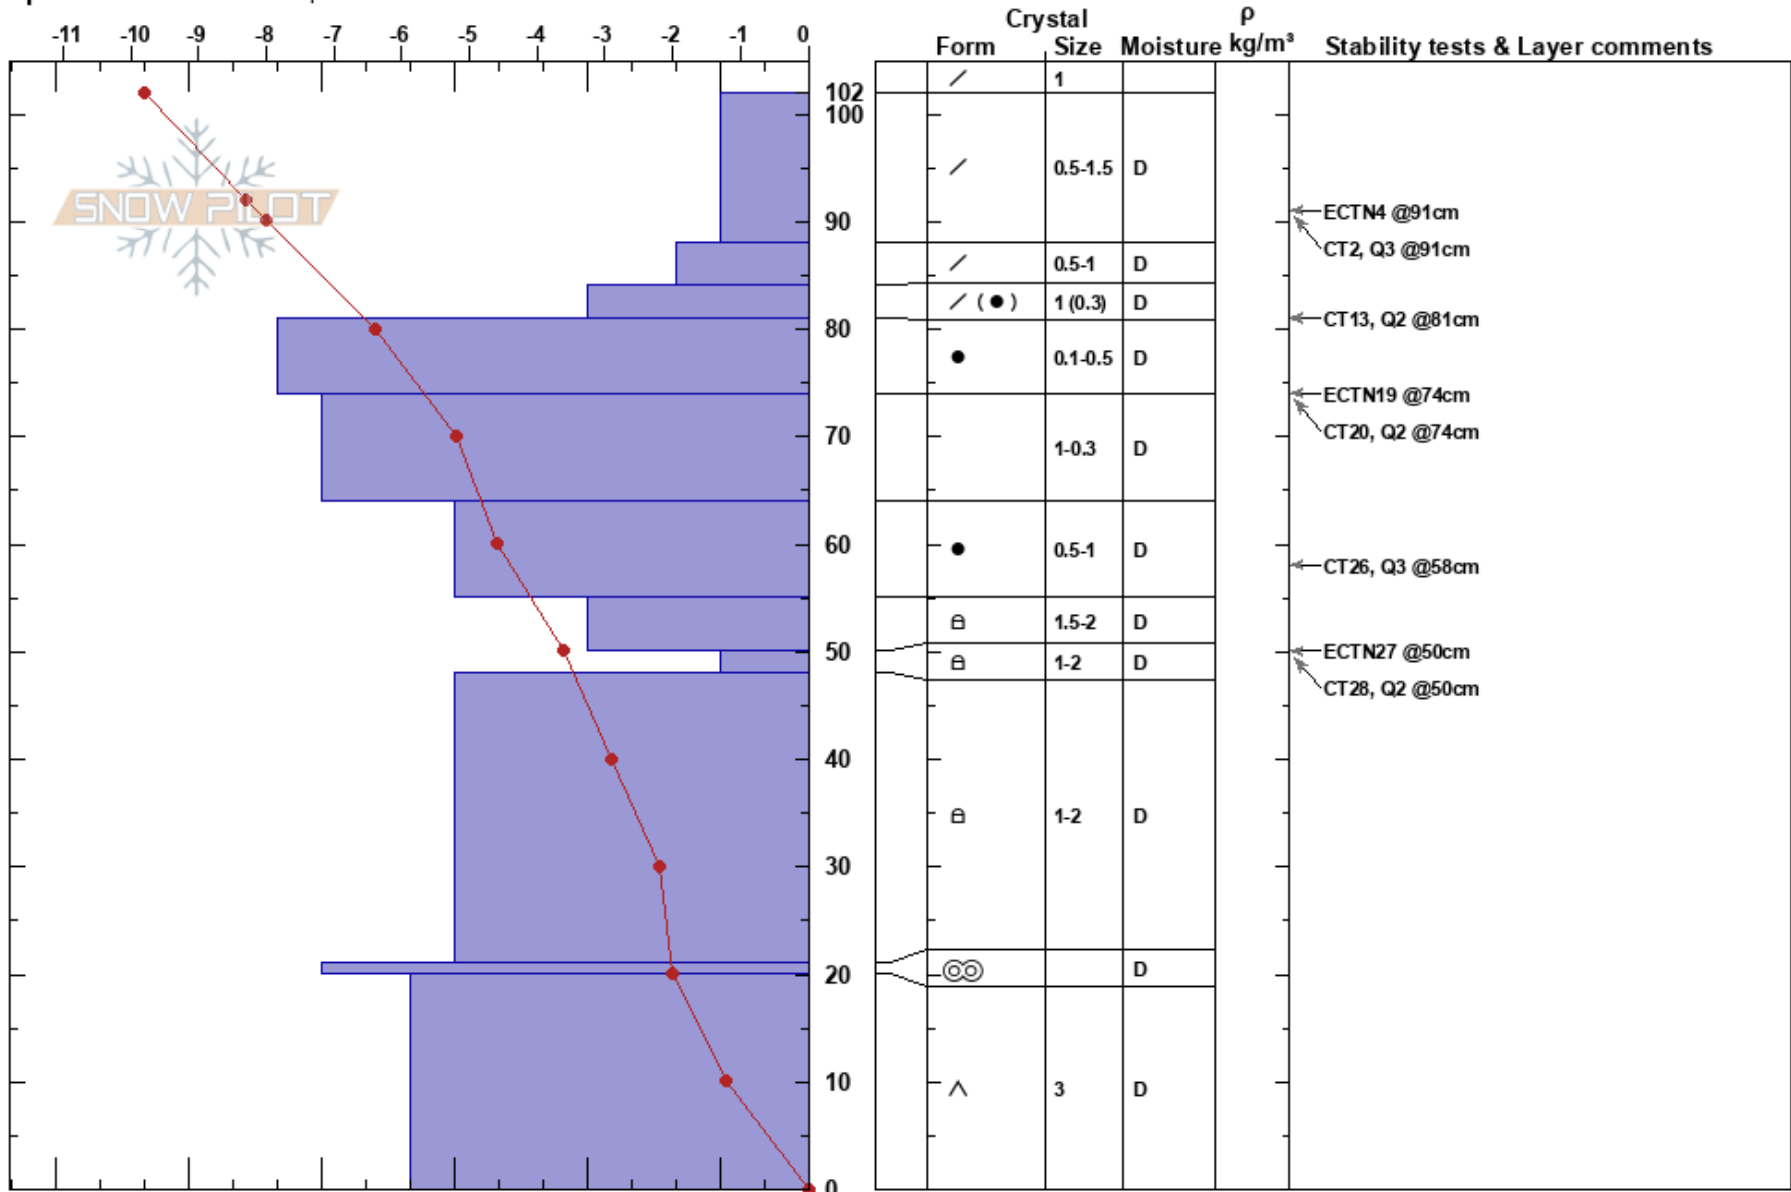

Beehive/Middle ridge E
 Madison Range-N
 MT
 Elevation: 2844 m
 Aspect: 65°

Jordan Allen
 01/26/2022 - 11:52am
 Co-ord: 45.32872N, -111.38194W
 Slope Angle: 13°
 Wind Loading: previous

Stability: Good
 Air Temperature: -6.8°C
 Sky Cover: FEW
 Precipitation: NO
 Wind: W Calm

HS: 102
 PF: 15 50-48cm: Problematic layer
 PS: 15

Specifics: Ski tracks on slope

Notes: