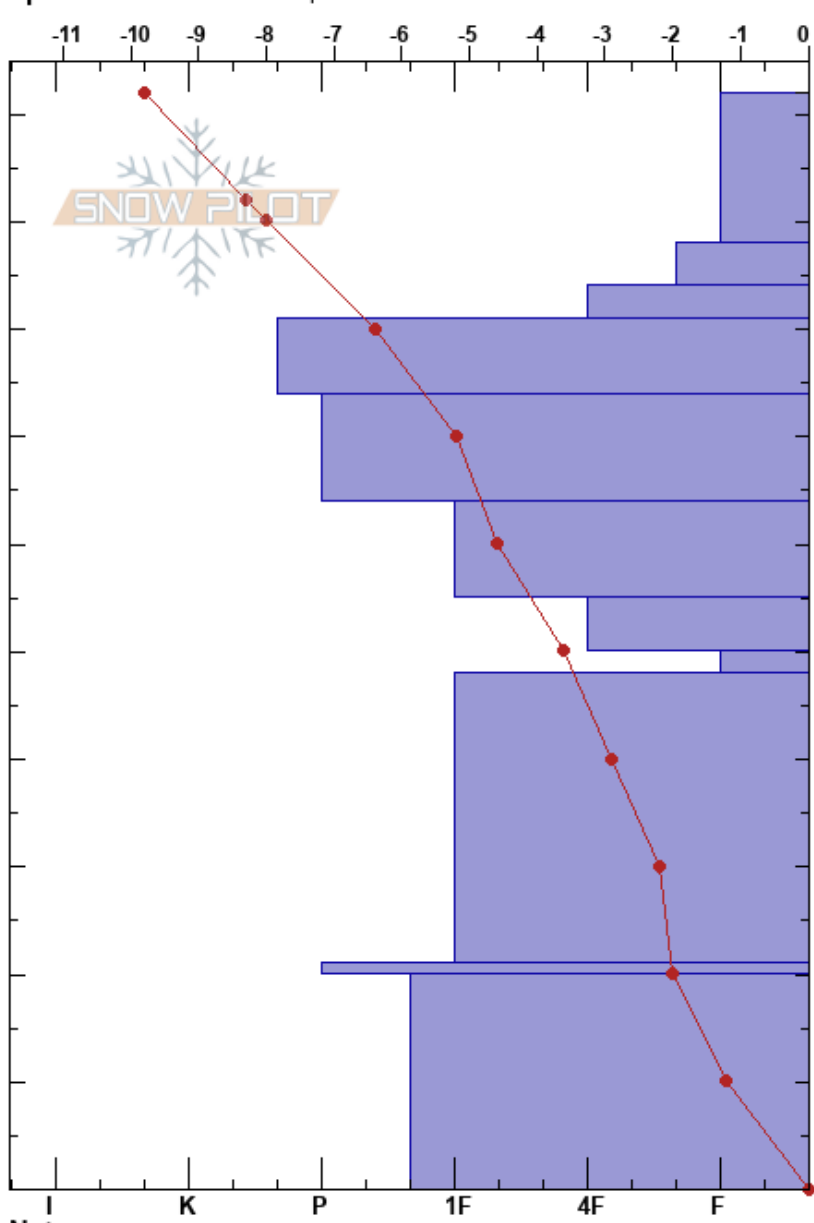

Beehive/Middle ridge E
 Madison Range-N
 MT
 Elevation: 2844 m
 Aspect: 65°

Jordan Allen
 01/26/2022 - 11:52am
 Co-ord: 45.32872N, -111.38194W
 Slope Angle: 13°
 Wind Loading: previous

Stability: Good
 Air Temperature: -6.8°C
 Sky Cover: FEW
 Precipitation: NO
 Wind: W Calm

HS: 102
 PF: 15 50-48cm: Problematic layer
 PS: 15

Specifics: Ski tracks on slope

Elevation (cm)	Crystal		Moisture	ρ kg/m ³	Stability tests & Layer comments
	Form	Size			
102	/	1			
100	/	0.5-1.5	D		
90	/	0.5-1	D		← ECTN4 @91cm ← CT2, Q3 @91cm
80	/ (•)	1 (0.3)	D		← CT13, Q2 @81cm
70	•	0.1-0.5	D		← ECTN19 @74cm ← CT20, Q2 @74cm
60	•	0.5-1	D		← CT26, Q3 @58cm
50	⊖	1.5-2	D		← ECTN27 @50cm
	⊖	1-2	D		← CT28, Q2 @50cm
20	⊙⊙		D		
10	^	3	D		