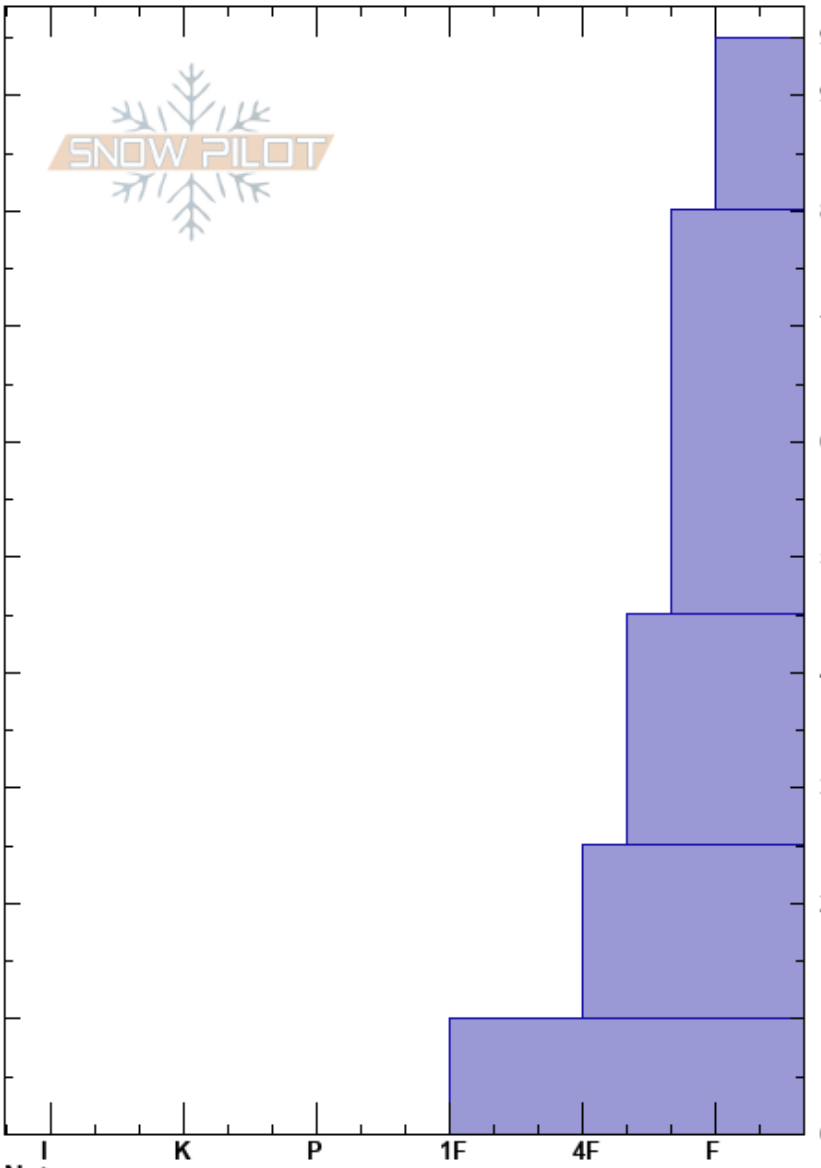

Mt. Wheeler #2  
 Gallatin Range-N  
 MT  
 Elevation: 8100 ft  
 Aspect: 65°  
 Specifics: Ski tracks on slope

Ian Hoyer  
 01/25/2022 - 12:00pm  
 Co-ord: 45.50344N, -111.07633W  
 Slope Angle: 33°  
 Wind Loading: no

Stability: Good  
 Air Temperature:  
 Sky Cover: BKN  
 Precipitation: NO  
 Wind: Calm

HS: 95  
 PF: 90  
 PS: 20  
 Layer Notes: 25-10cm: Problematic layer

Crystal Form	Crystal Size	Moisture	$\rho$ kg/m <sup>3</sup>	Stability tests & Layer comments
+				
⊖	1			
□	2			
^	2-4			
⊙ (□)				
				ECTX