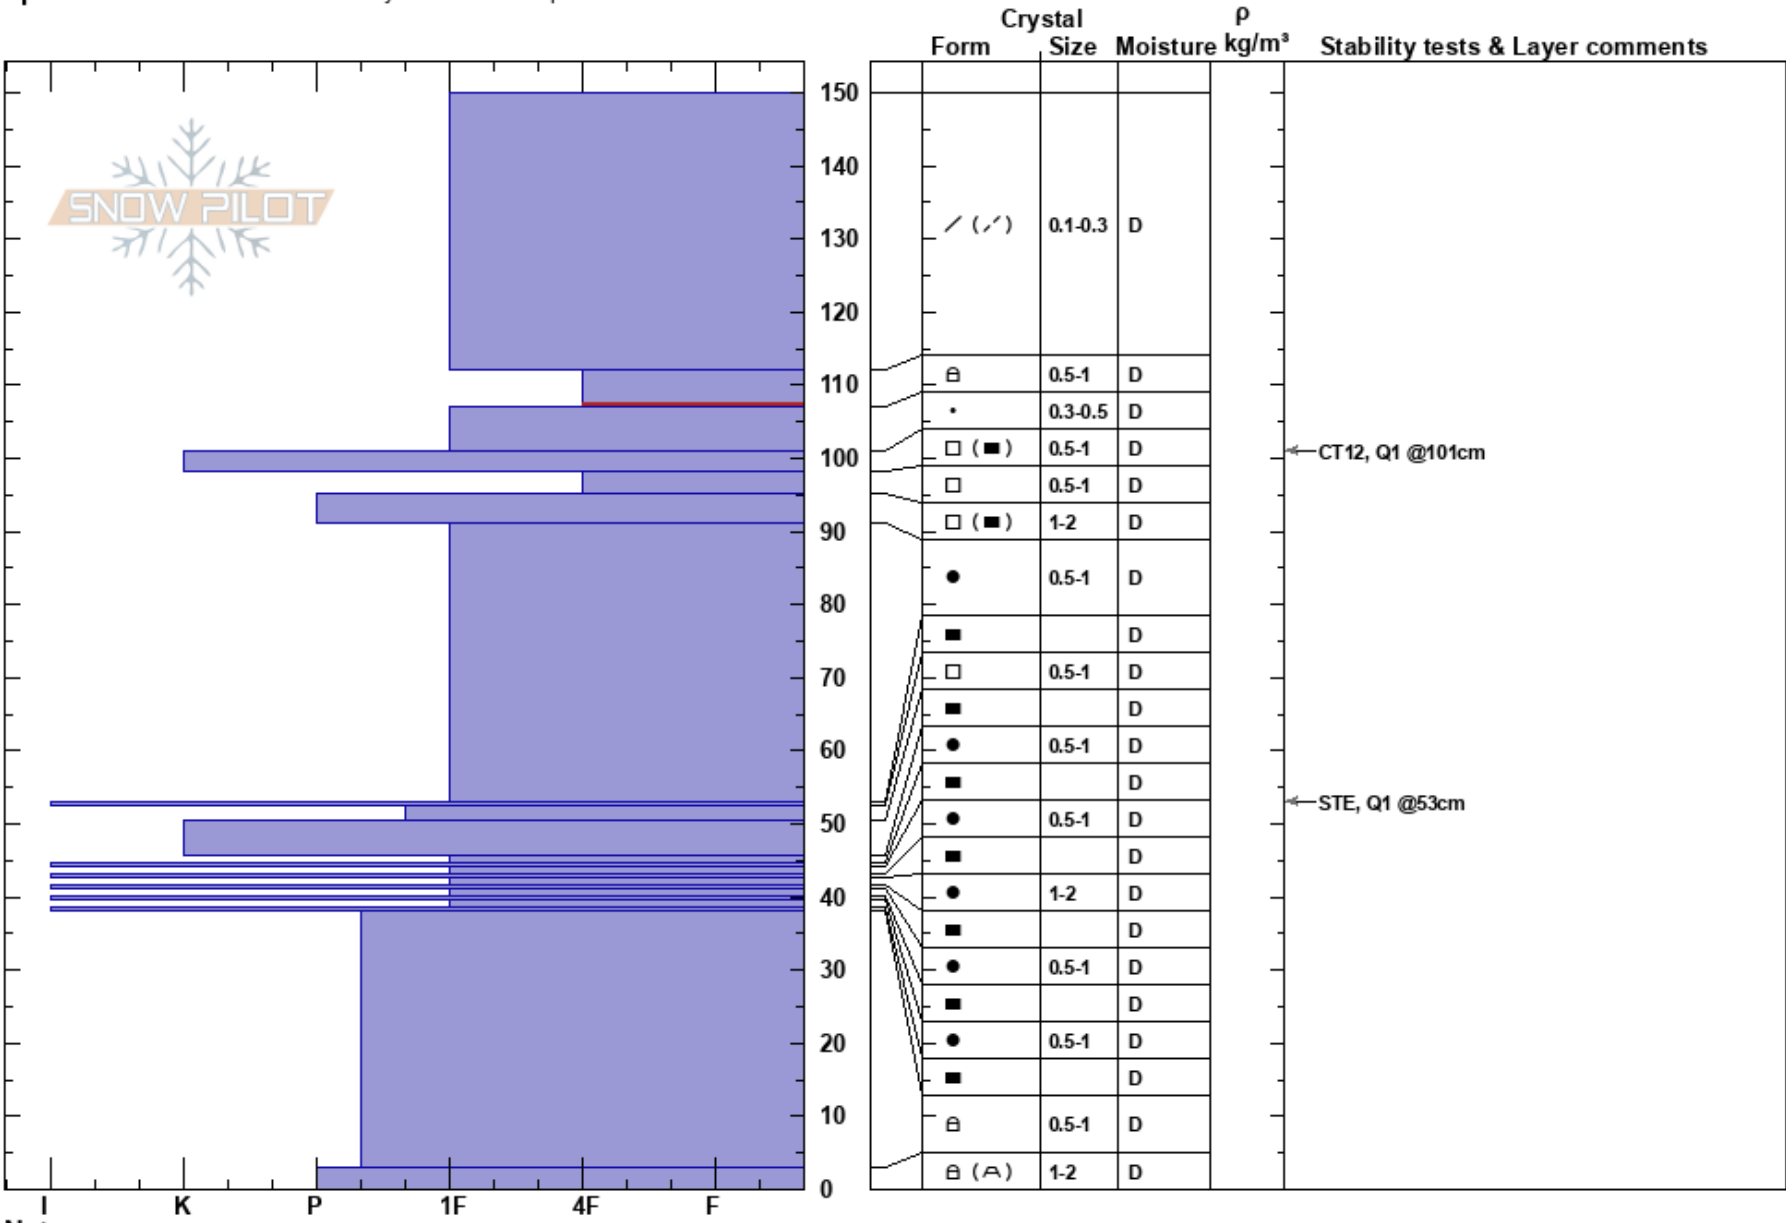

Дюпора №7
 Hibiny Mtns
 Russia
 Elevation: 500 m
 Aspect: NW
 Specifics: Recent avalanche activity on different slopes

Yaroslav Arendar
 12/01/2017 - 11:30
 Co-ord: 67.62695N, 33.70287E
 Slope Angle: 42°
 Wind Loading:

Stability: Poor
 Air Temperature: -6°C
 Sky Cover: X
 Precipitation: NO
 Wind: S Calm

HS: 150
 PF: 25
 112-107cm: Problematic layer

Notes: