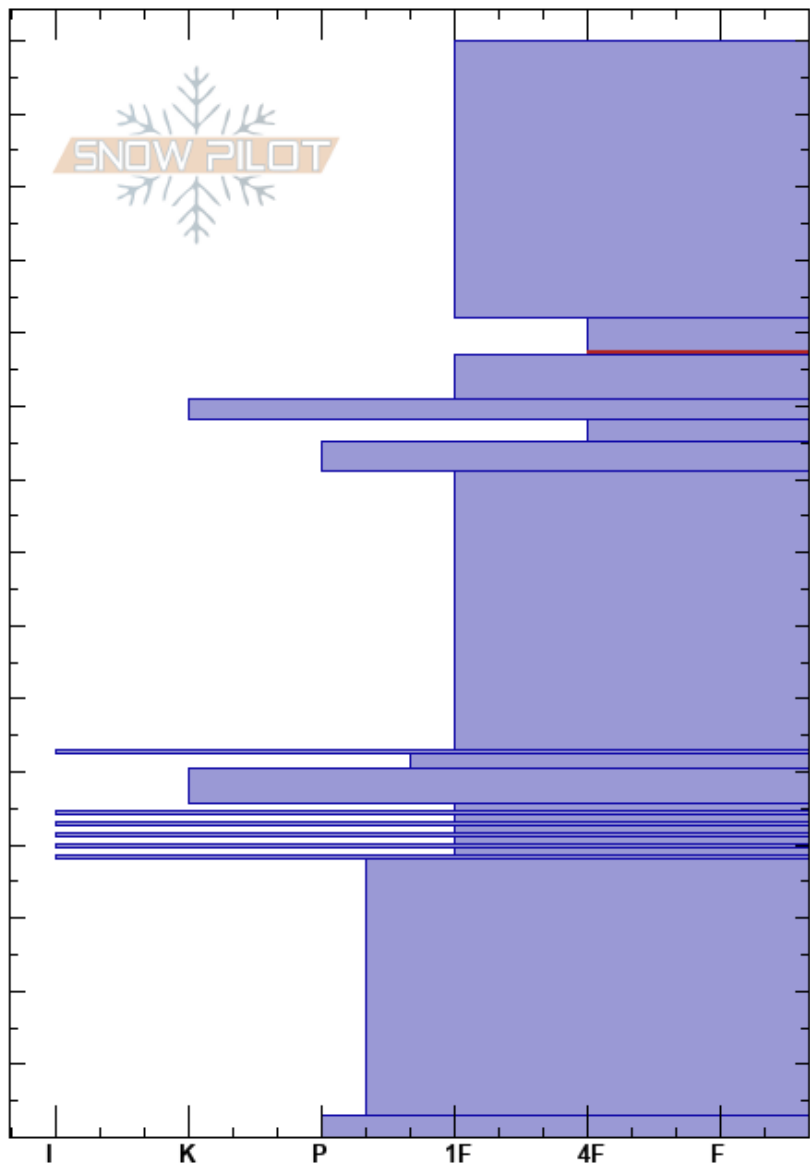

Дюпора №7
 Hibiny Mtns
 Russia
Elevation: 500 m
Aspect: NW
Specifics: Recent avalanche activity on different slopes

Yaroslav Arendar
 12/01/2017 - 11:30
Co-ord: 67.62695N, 33.70287E
Slope Angle: 42°
Wind Loading:

Stability: Poor **HS:** 150 **Layer Notes:**
Air Temperature: -6°C **PF:** 25 **112-107cm:** Problematic layer
Sky Cover: X
Precipitation: NO
Wind: S Calm

Depth (cm)	Crystal Form	Crystal Size	Moisture	ρ kg/m ³	Stability tests & Layer comments
150					
130	/ (/)	0.1-0.3	D		
110	⊖	0.5-1	D		
107	.	0.3-0.5	D		
101	□ (■)	0.5-1	D		← CT12, Q1 @101cm
98	□	0.5-1	D		
91	□ (■)	1-2	D		
85	●	0.5-1	D		
75	■		D		
70	□	0.5-1	D		
65	■		D		
60	●	0.5-1	D		
55	■		D		
53	●	0.5-1	D		← STE, Q1 @53cm
50	■		D		
45	●	1-2	D		
40	■		D		
35	●	0.5-1	D		
30	■		D		
25	●	0.5-1	D		
20	■		D		
15	●	0.5-1	D		
10	⊖	0.5-1	D		
0	⊖ (A)	1-2	D		