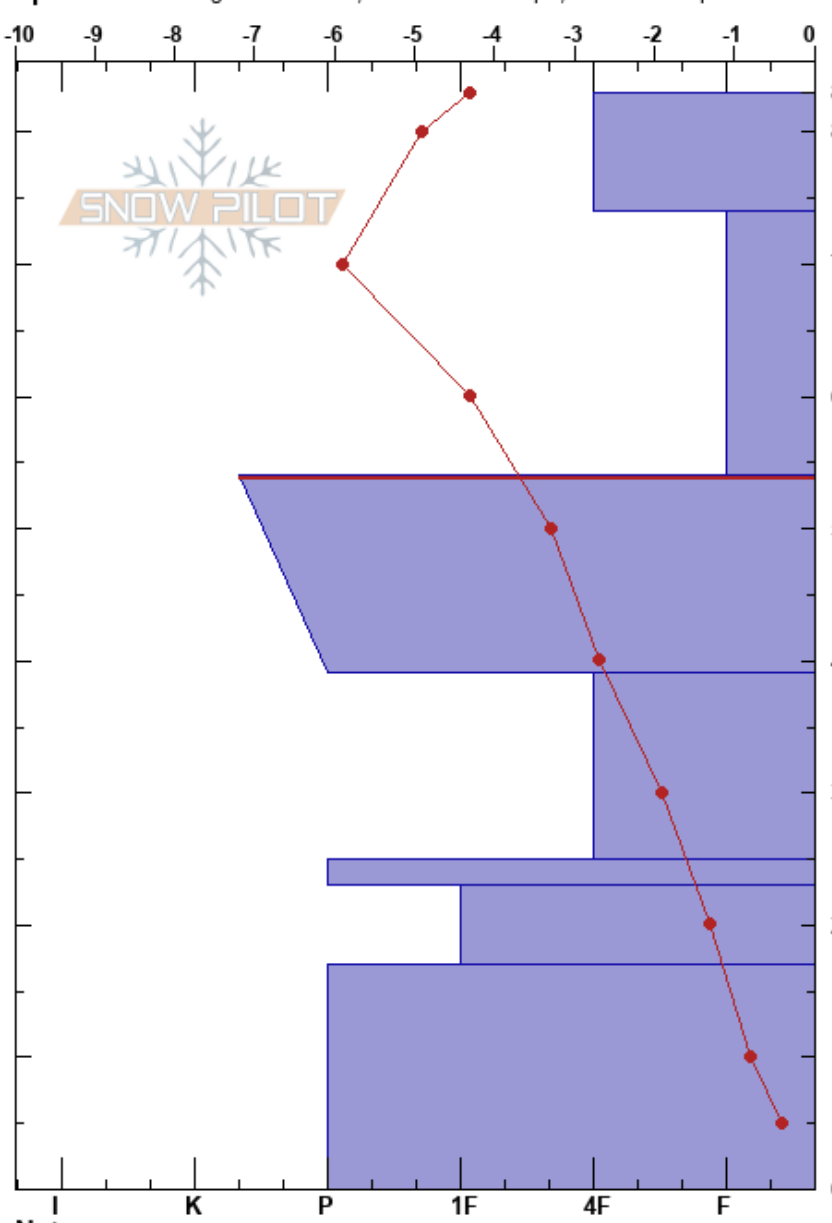

Lower Pinnacles
 Madison Range-S
 MT
 Elevation: 9500 ft
 Aspect: SE
 Specifics: Pit dug in a Ski Area; Ski tracks on slope; We skied slope

Jon Hageness
 12/01/2017 - 11:00am
 Co-ord: 45.28299N, -111.43528W
 Slope Angle: 38°
 Wind Loading: no

Stability: Good
 Air Temperature: -5°C
 Sky Cover: SCT
 Precipitation: NO
 Wind: NE Light Breeze

HS:83
 54-39cm: Future LOC/interface
 54-39cm: Problematic layer

Form	Crystal		ρ kg/m ³	Stability tests & Layer comments
	Size	Moisture		
•				
•				
○				← ECTN12 @54cm
□	1			54-39cm: Future LOC/interface
○				
□	1-1.5			
○				