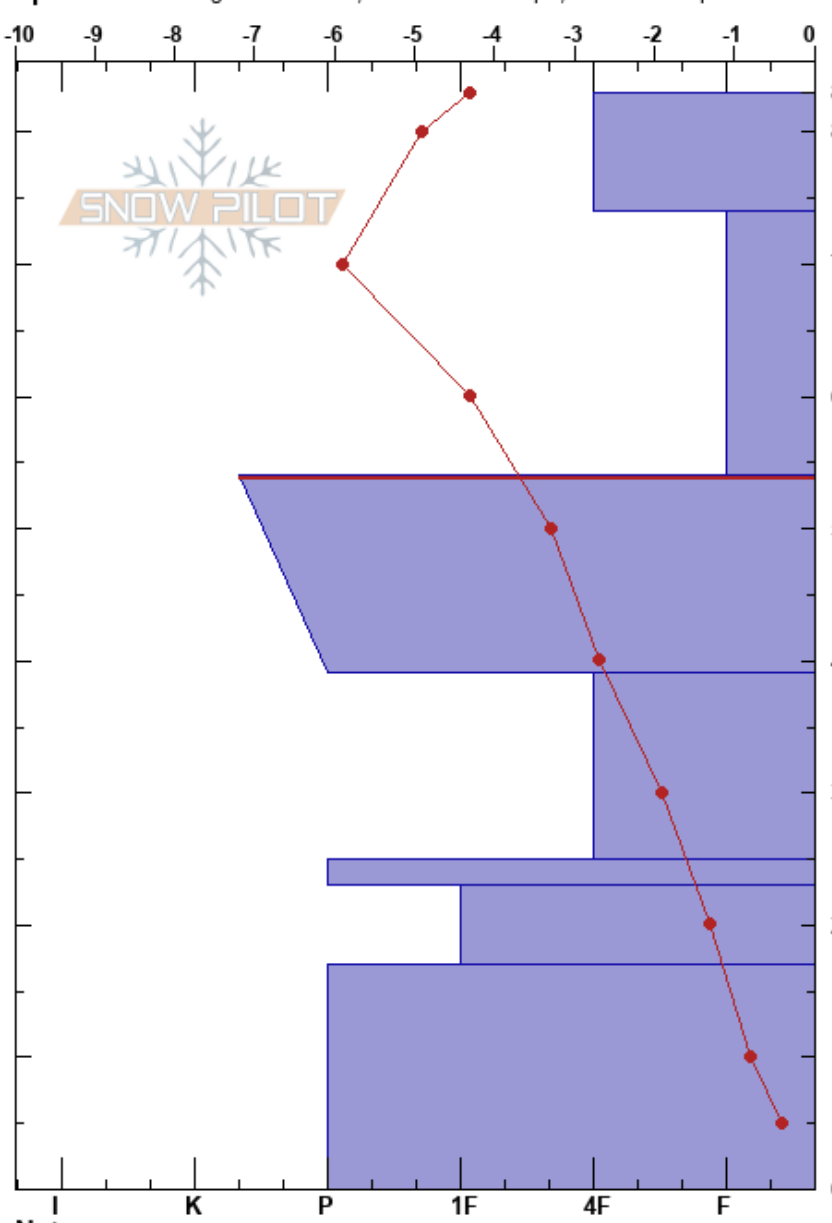

Lower Pinnacles
 Madison Range-S
 MT
 Elevation: 9500 ft
 Aspect: SE
 Specifics: Pit dug in a Ski Area; Ski tracks on slope; We skied slope

Jon Hageness
 12/01/2017 - 11:00am
 Co-ord: 45.28299N, -111.43528W
 Slope Angle: 38°
 Wind Loading: no

Stability: Good
 Air Temperature: -5°C
 Sky Cover: SCT
 Precipitation: NO
 Wind: NE Light Breeze

HS:83
 54-39cm: Future LOC/interface
 54-39cm: Problematic layer

Crystal Form	Crystal Size	Moisture	ρ kg/m ³	Stability tests & Layer comments
•				
•				
○				← ECTN12 @54cm
□	1			54-39cm: Future LOC/interface
○				
□	1-1.5			
○				