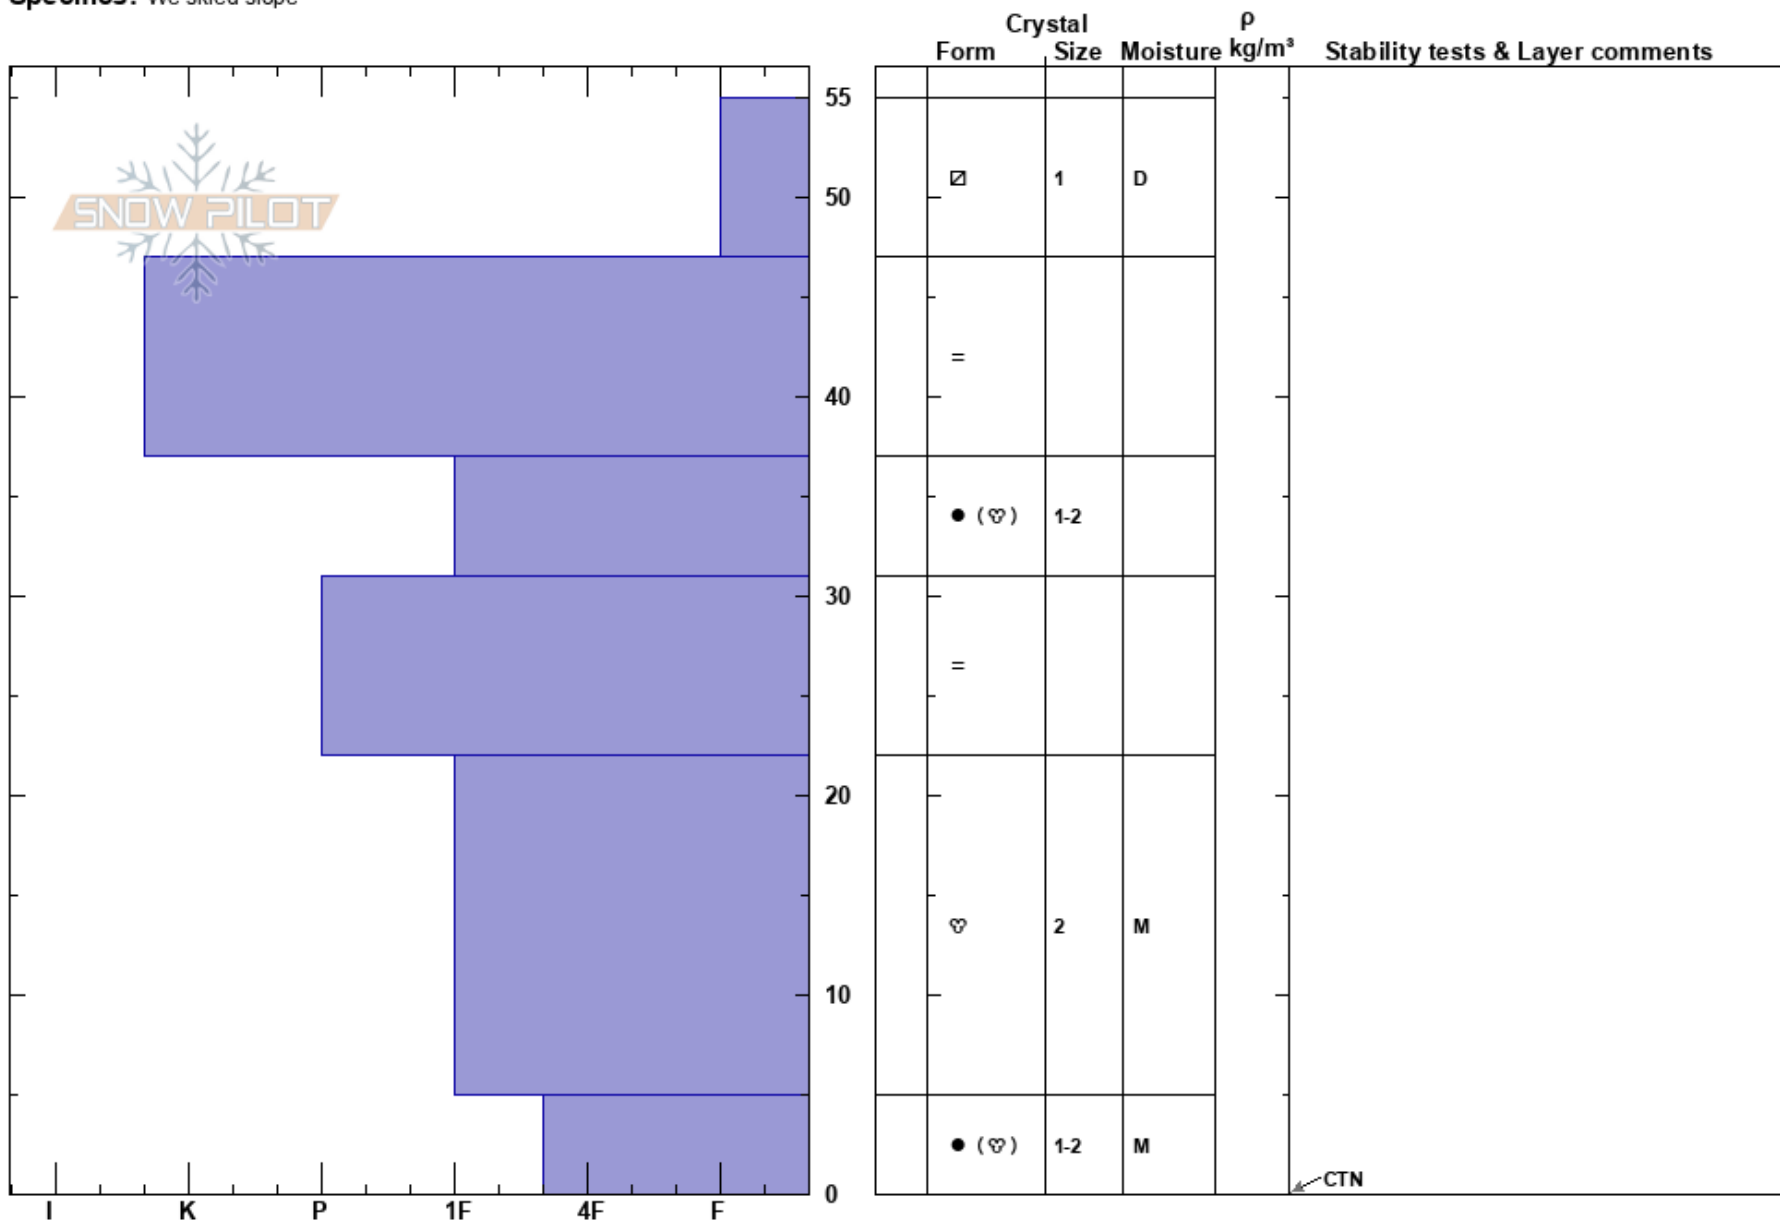

Fireplug
 Carson Range
 NV
Elevation: 8440 ft
Aspect: 3°
Specifics: We skied slope

Brandon Schwartz
 11/30/2017 - 11:00am
Co-ord: 39.33007N, -119.90640W
Slope Angle: 33°
Wind Loading: no

Stability:
Air Temperature: 2°C
Sky Cover: CLR
Precipitation: NO
Wind: SW Light Breeze

HS: 55
PS: 7
Layer Notes:

Notes: Pit dug in below treeline terrain.