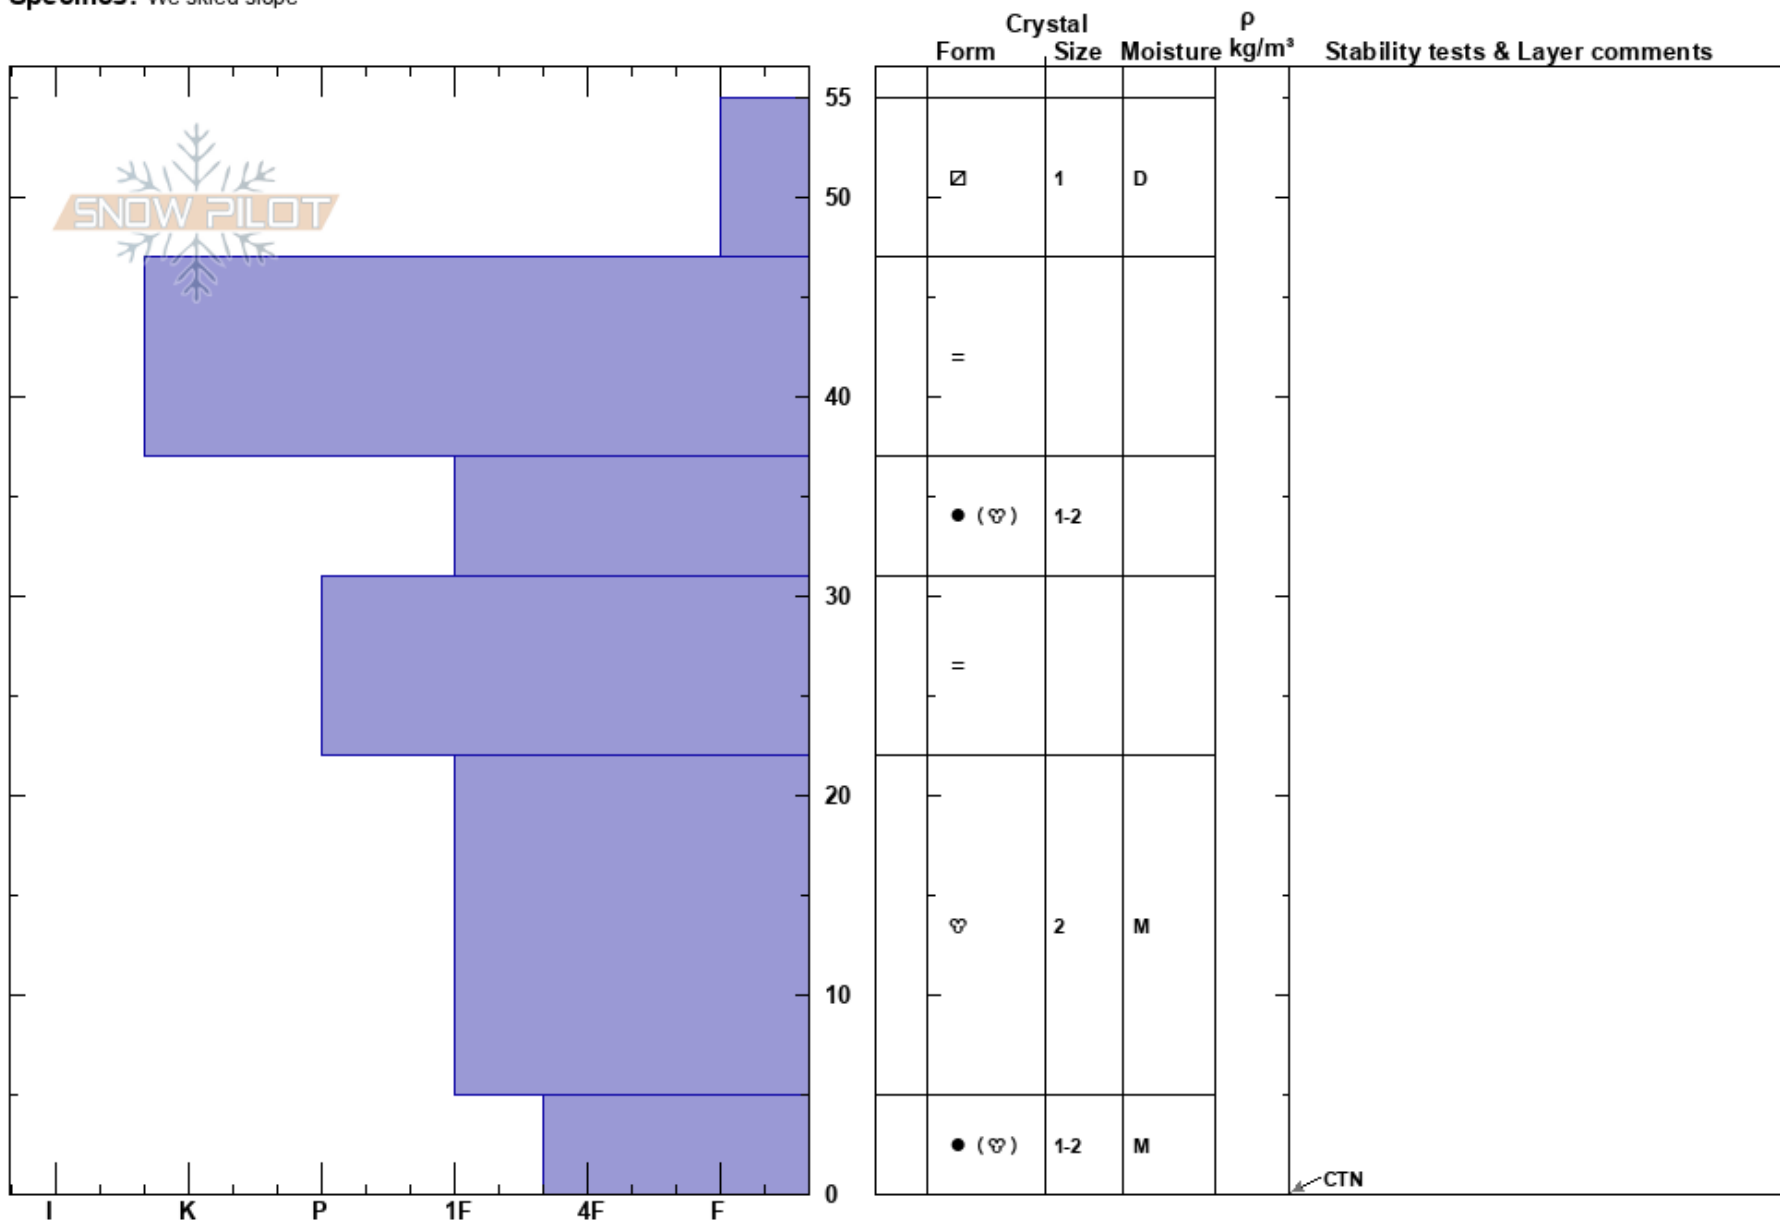

Fireplug
 Carson Range
 NV
Elevation: 8440 ft
Aspect: 3°
Specifics: We skied slope

Brandon Schwartz
 11/30/2017 - 11:00am
Co-ord: 39.33007N, -119.90640W
Slope Angle: 33°
Wind Loading: no

Stability:
Air Temperature: 2°C
Sky Cover: CLR
Precipitation: NO
Wind: SW Light Breeze

HS: 55
PS: 7
Layer Notes:

Notes: Pit dug in below treeline terrain.