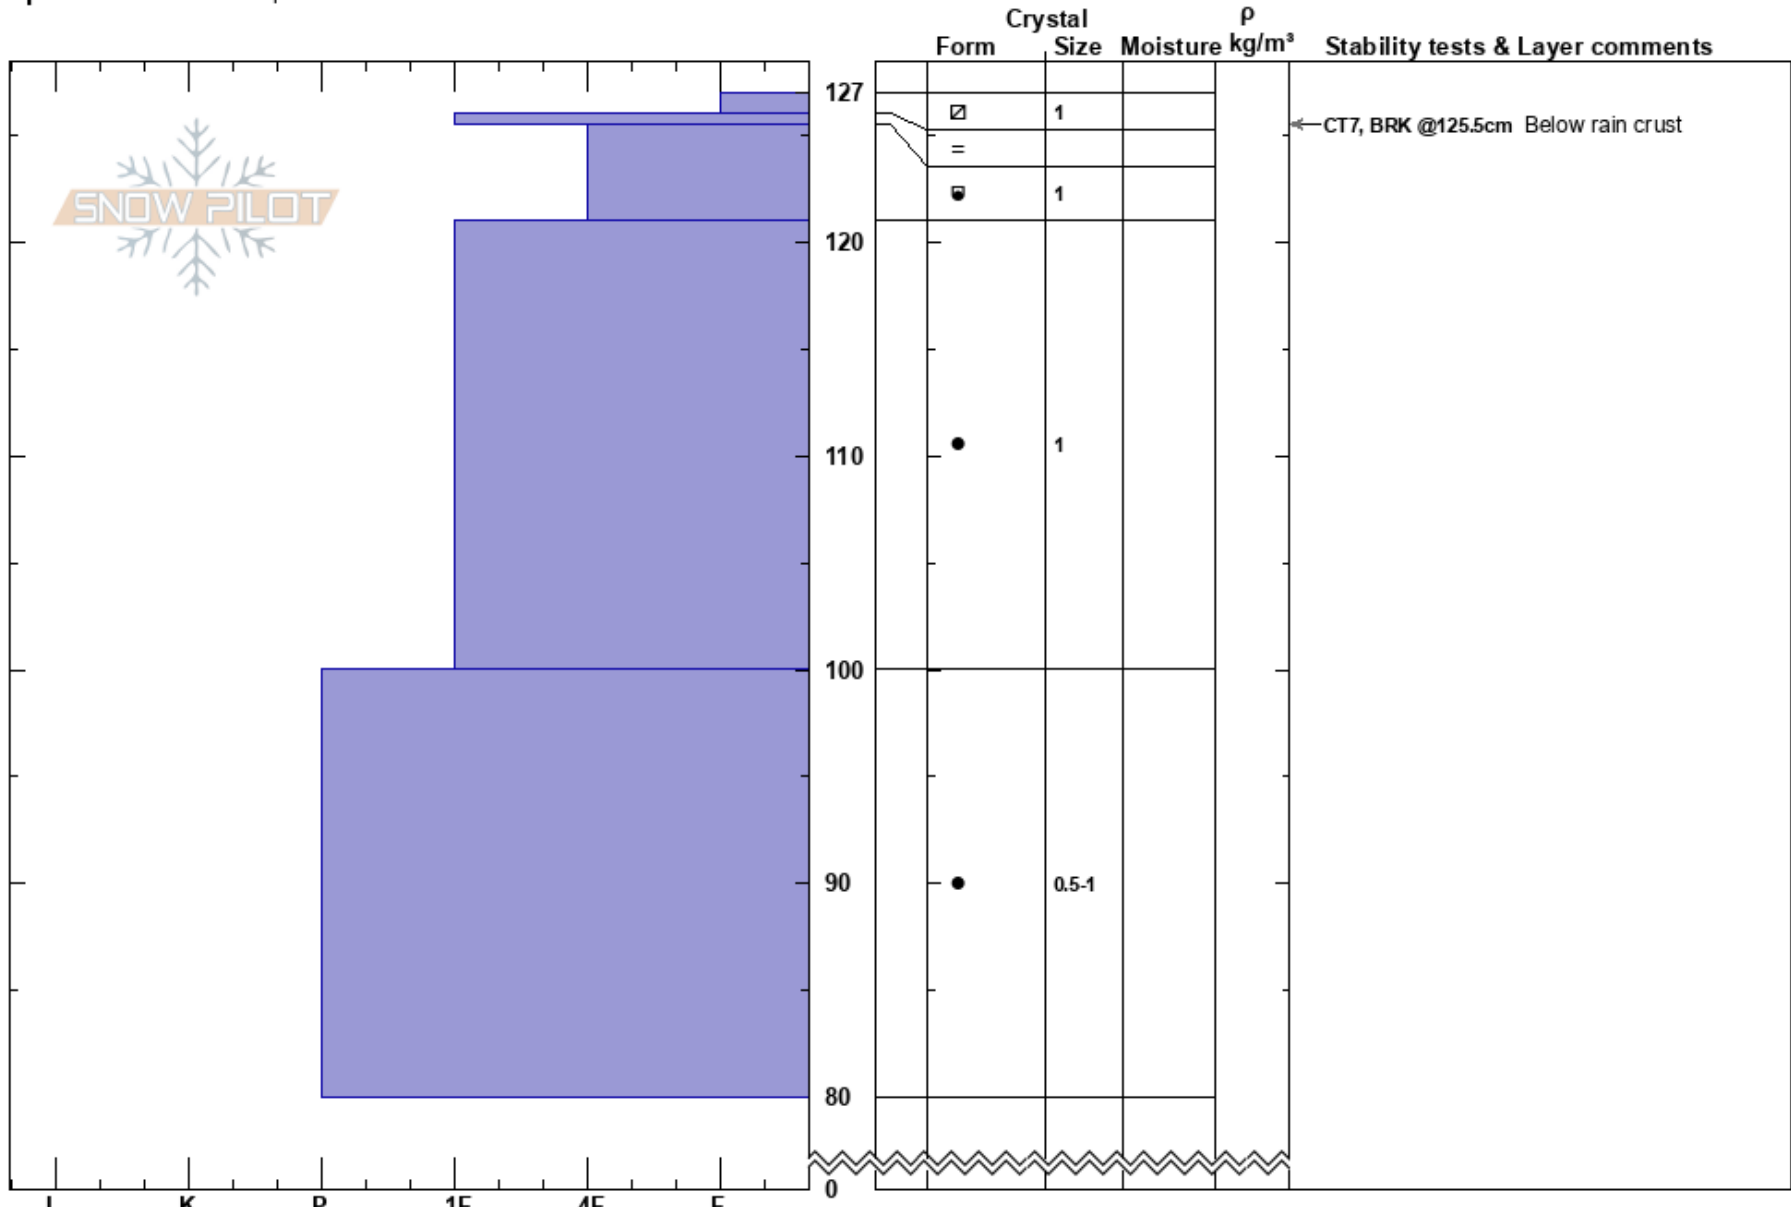

Stoney Ridge  
 Central Sierra  
 CA  
**Elevation:** 7735 ft  
**Aspect:** 5°  
**Specifics:** We skied slope

Brandon Schwartz  
 01/22/2022 - 10:00am  
**Co-ord:** 39.00511N, -120.13768W  
**Slope Angle:** 22°  
**Wind Loading:** no

**Stability:**  
**Air Temperature:** -5°C  
**Sky Cover:** FEW  
**Precipitation:** NO  
**Wind:** E Moderate

**HS:** 127  
**PS:** 3  
**Layer Notes:**

**Notes:** Pit dug in open area below treeline with wind protection to assess progression of upper snowpack faceting.