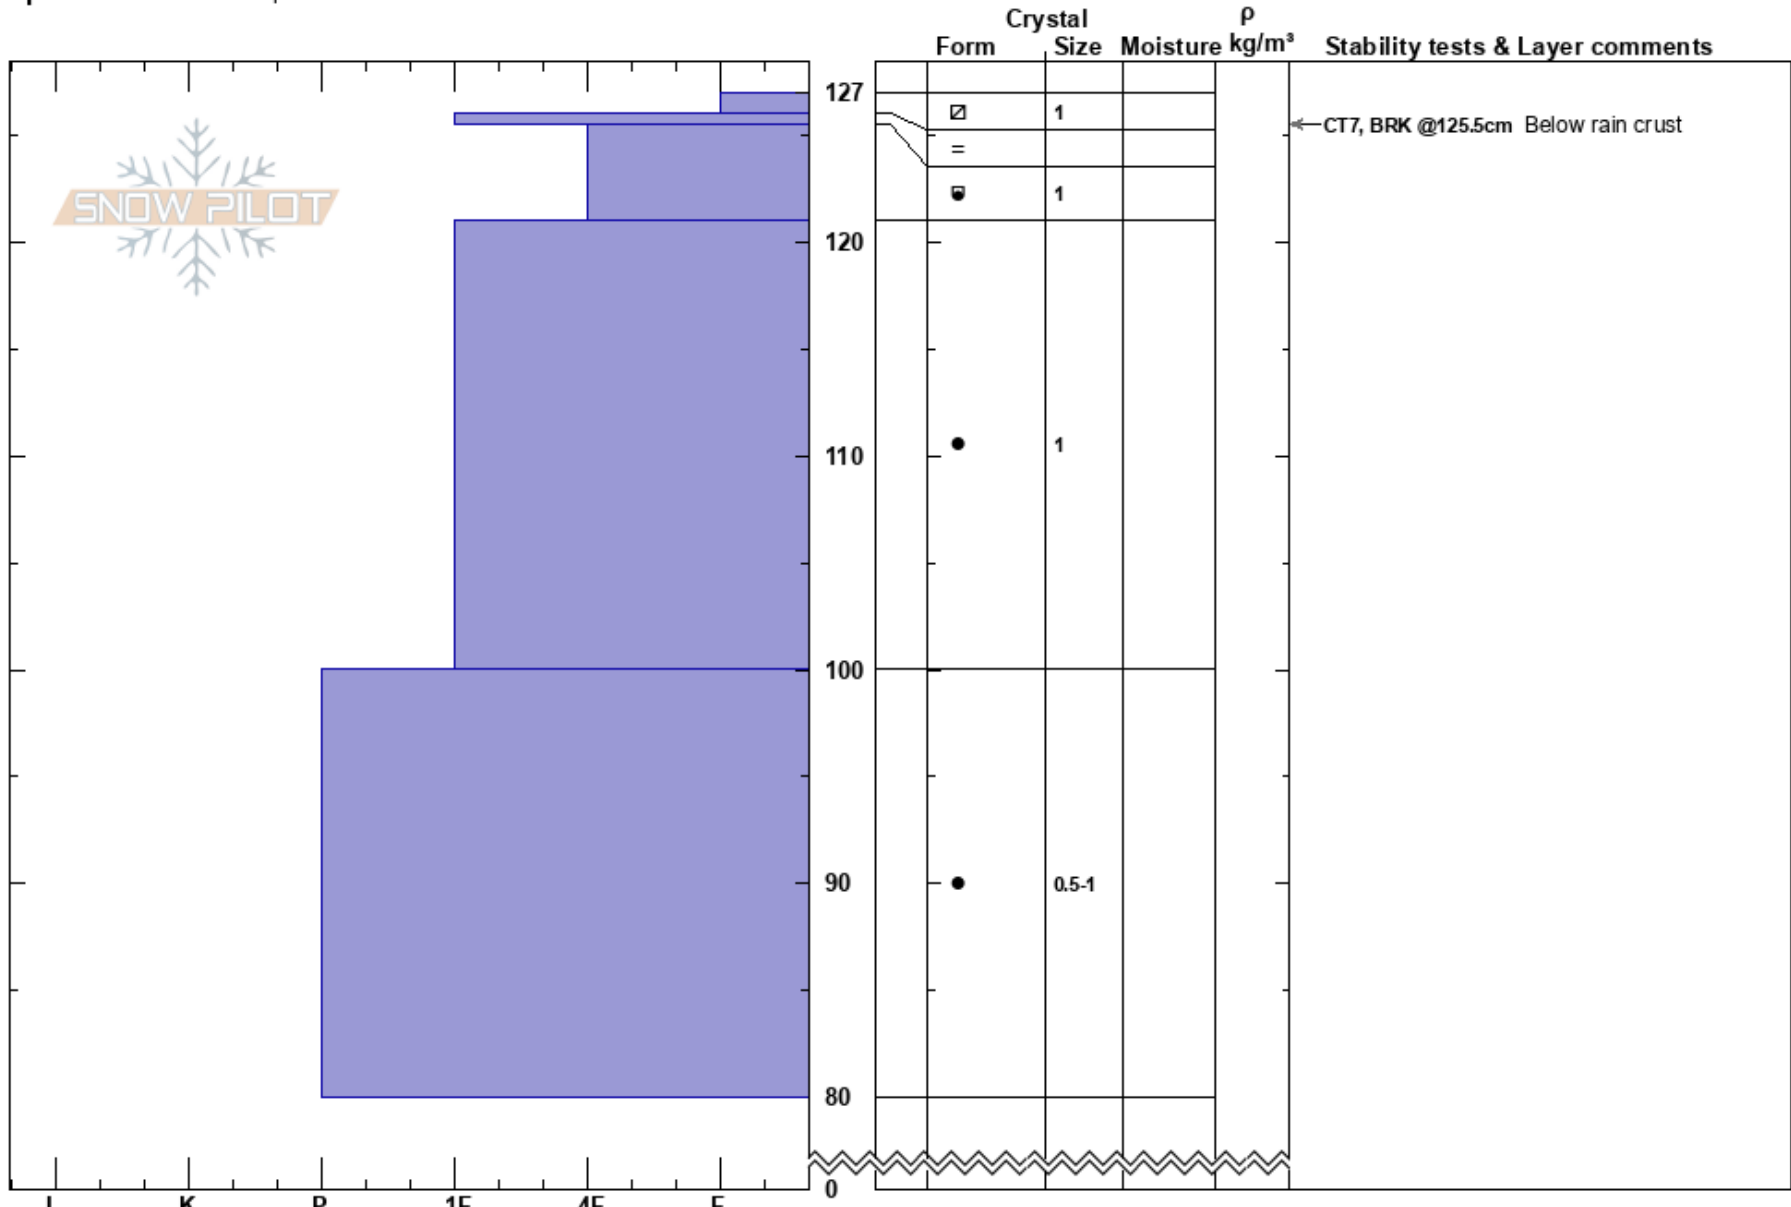

Stoney Ridge
 Central Sierra
 CA
Elevation: 7735 ft
Aspect: 5°
Specifics: We skied slope

Brandon Schwartz
 01/22/2022 - 10:00am
Co-ord: 39.00511N, -120.13768W
Slope Angle: 22°
Wind Loading: no

Stability:
Air Temperature: -5°C
Sky Cover: FEW
Precipitation: NO
Wind: E Moderate

HS: 127
PS: 3
Layer Notes:

Notes: Pit dug in open area below treeline with wind protection to assess progression of upper snowpack faceting.