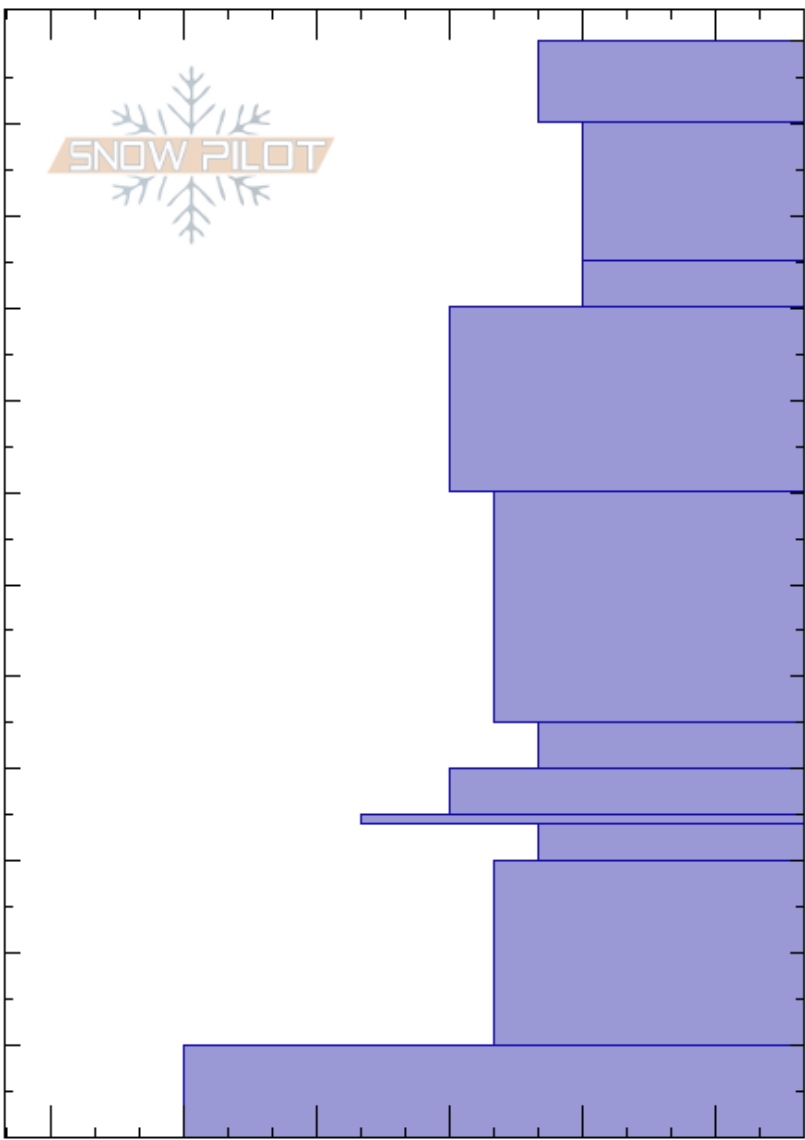

Texas Meadow  
 Bridger Range  
 MT  
 Elevation: 7668 ft  
 Aspect: 70°  
 Specifics: Ski tracks on slope; We skied slope

Alex Marienthal  
 01/21/2022 - 3:30pm  
 Co-ord: 45.84020N, -110.93271W  
 Slope Angle: 28°  
 Wind Loading: previous

Stability: Fair  
 Air Temperature: -6°C  
 Sky Cover: BKN  
 Precipitation: NO  
 Wind: SW Light Breeze

HS: 119  
 PF: 33  
 PS: 20  
 119-110cm: Problematic layer

Depth (cm)	Crystal Form	Crystal Size	Moisture	$\rho$ kg/m <sup>3</sup>	Stability tests & Layer comments
119	✕ (+)				
110					← ECTN11 @110cm
100	+ ( / )	0.3			
95					← ECTN11 @95cm
90	/ ( □ )	0.3-0.5 (0.5)			
80	⊖	0.5			
70					
60	● ( ⊖ )	1			
50					
45	⊖	1.5			
40	⊙ ( ⊖ )	(2)			
35	⊙				
33	⊖	2-3			← PST43/105 (End) @33cm
20	⊖	2-4			
10					
0	⊙				← ECTX

Notes: 9"=1.3" SWE (top 23cm=33mm) 14.4% density